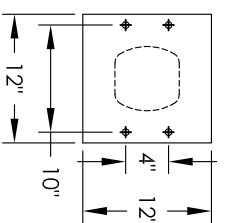

Versatile™ 4C Pedestal Mount Mailbox, 4C15D-09-P

PEDESTAL DETAIL

COMPARTMENT CHART

DESCRIPTION	COMPARTMENT	COMPARTMENT SIZE	QTY.
MAILBOX	MB2	6-1/2" H x 12" W x 15" D	9
OUTGOING MAIL	OM2	6-1/2" H x 12" W x 15" D	1
PARCEL	PL5	17" H x 12" W x 15" D	2

MODEL	4C15D-09-P	REV	B
SCALE	NONE	LAST REV DATE	5/13/2014
DRAWING NUMBER	4C15D-09-PCS	DRAWN BY	SDH