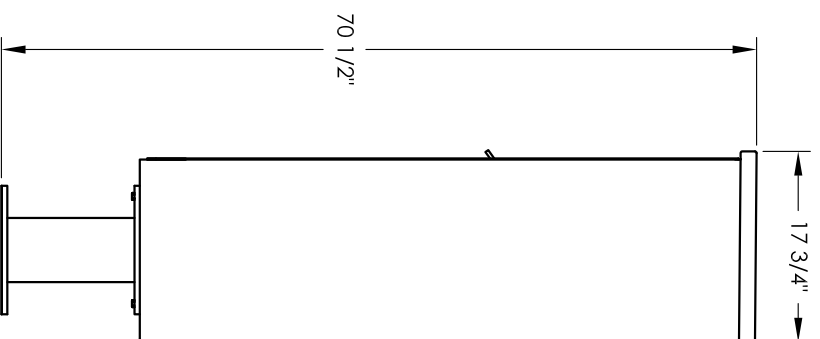

Versatile™ 4C Pedestal Mount Mailbox, 4C15D-09-P

PEDESTAL DETAIL

COMPARTMENT CHART

DESCRIPTION	COMPARTMENT	COMPARTMENT SIZE	QTY.
MAILBOX	MB2	6-1/2" H x 12" W x 15" D	9
OUTGOING MAIL	OM2	6-1/2" H x 12" W x 15" D	1
PARCEL	PL5	17" H x 12" W x 15" D	2

PRODUCT SERIES: VERSATILE™ 4C PEDESTAL MOUNT MAILBOX

- NOTES:
1. 4C pedestal units are for private applications only / not USPS Approved.
 2. May be installed outside or inside - see foundation specification details within the 4C Installation Manual.

MODEL	4C15D-09-P	REV	B
SCALE	NONE	LAST REV DATE	5/13/2014
DRAWING NUMBER	4C15D-09-PCS	DRAWN BY	SDH