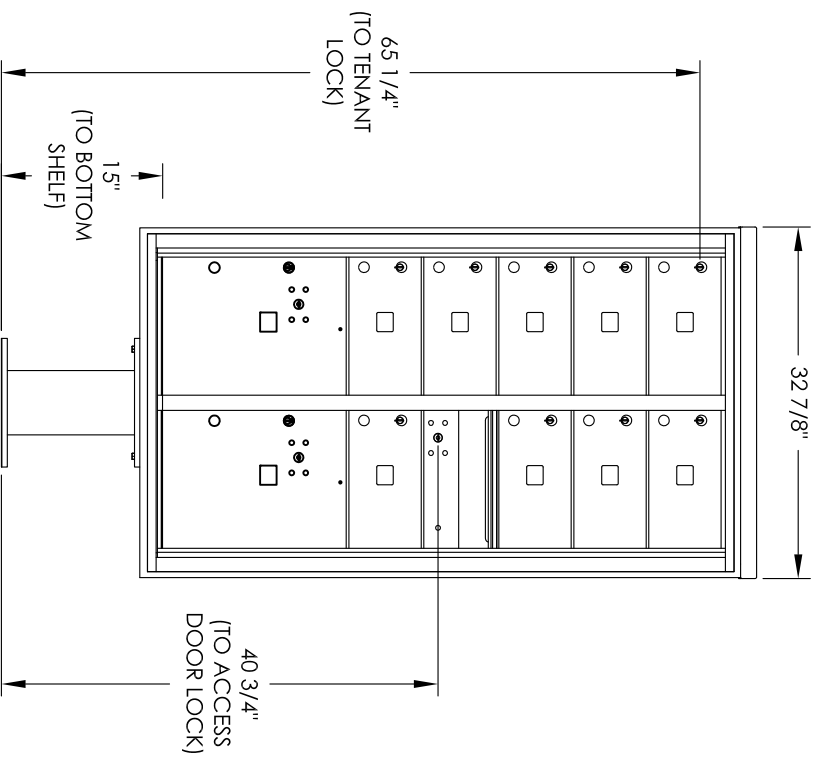

Versatile™ 4C Pedestal Mount Mailbox, 4C15D-09-P

PEDESTAL DETAIL

COMPARTMENT CHART

DESCRIPTION	COMPARTMENT	COMPARTMENT SIZE	QTY.
MAILBOX	MB2	6-1/2" H x 12" W x 15" D	9
OUTGOING MAIL	OM2	6-1/2" H x 12" W x 15" D	1
PARCEL	PL5	17" H x 12" W x 15" D	2

PRODUCT SERIES: VERSATILE™ 4C PEDESTAL MOUNT MAILBOX

- NOTES:
1. 4C pedestal units are for private applications only / not USPS Approved.
 2. May be installed outside or inside - see foundation specification details within the 4C Installation Manual.

MODEL	4C15D-09-P	REV	B
SCALE	NONE	LAST REV DATE	5/13/2014
DRAWING NUMBER	4C15D-09-PCS	DRAWN BY	SDH