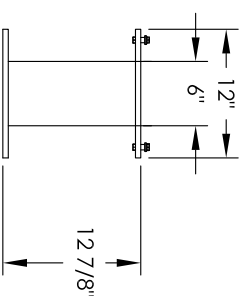

Versatile™ 4C Pedestal Mount Mailbox, 4C15D-09-P

PEDESTAL DETAIL

COMPARTMENT CHART

DESCRIPTION	COMPARTMENT	COMPARTMENT SIZE	QTY.
MAILBOX	MB2	6-1/2" H x 12" W x 15" D	9
OUTGOING MAIL	OM2	6-1/2" H x 12" W x 15" D	1
PARCEL	PL5	17" H x 12" W x 15" D	2

MODEL	4C15D-09-P	REV	B
SCALE	NONE	LAST REV DATE	5/13/2014
DRAWING NUMBER	4C15D-09-PCS	DRAWN BY	SDH