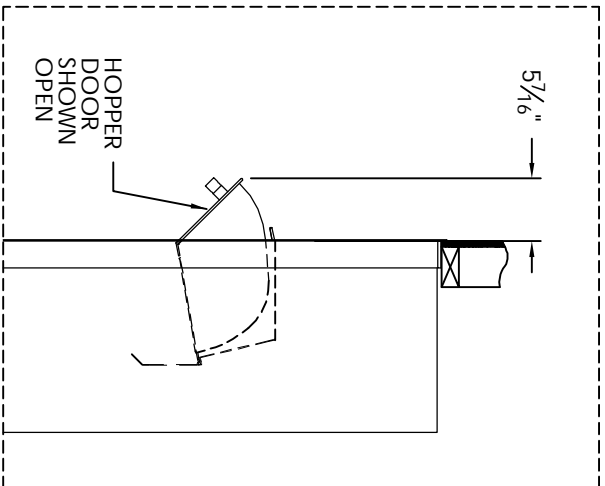

Versatile™ 4C Collection Box, 4C14S-HOP

MAX BUNDLE SIZE			
HEIGHT	WIDTH	LENGTH	
4 1/4"	11 3/8"	6 1/4"	
3 1/2"	11 3/8"	11 1/2"	
3"	11 3/8"	14 3/4"	
2 1/2"	11 3/8"	14 3/4"	

- NOTES:
1. 4C Collection boxes are USPS Approved.
 2. Module may be recessed, surface, or pedestal mounted and coordinates with Florence versatile™ 4C mailbox modules, see installation manual for details.
 3. Collection Box compartment size is 20 5/8" H x 12" W x 15"D.
 4. Fixed top panel is for security purposes and is not usable.

PRODUCT SERIES: VERSATILE™ 4C COLLECTION BOX

MODEL	4C14S-HOP	REV	D
SCALE	NONE	LAST REV DATE	7/02/2014
DRAWING NUMBER	4C14S-HOPCS	DRAWN BY	TNS