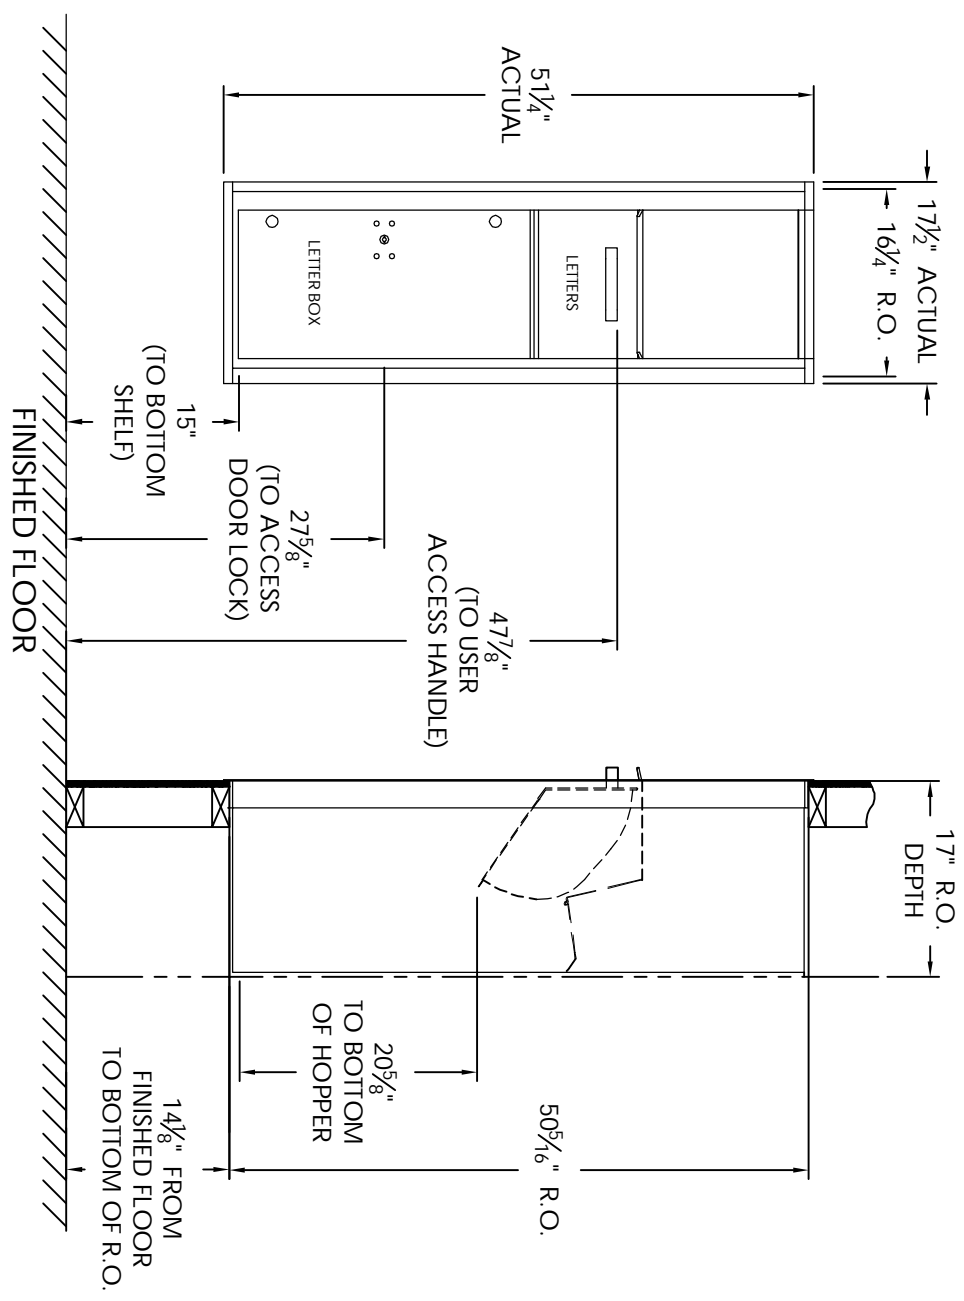

Versatile™ 4C Collection Box, 4C14S-HOP

MAX BUNDLE SIZE			
HEIGHT	WIDTH	LENGTH	
4 1/4"	11 3/8"	6 1/4"	
3 1/2"	11 3/8"	11 1/2"	
3"	11 3/8"	14 3/4"	
2 1/2"	11 3/8"	14 3/4"	

- NOTES:
1. 4C Collection boxes are USPS Approved.
 2. Module may be recessed, surface, or pedestal mounted and coordinates with Florence versatile™ 4C mailbox modules, see installation manual for details.
 3. Collection Box compartment size is 20 5/8" H x 12" W x 15"D.
 4. Fixed top panel is for security purposes and is not usable.

PRODUCT SERIES: VERSATILE™ 4C COLLECTION BOX

MODEL	4C14S-HOP	REV	D
SCALE	NONE	LAST REV DATE	7/02/2014
DRAWING NUMBER	4C14S-HOPCS	DRAWN BY	TNS