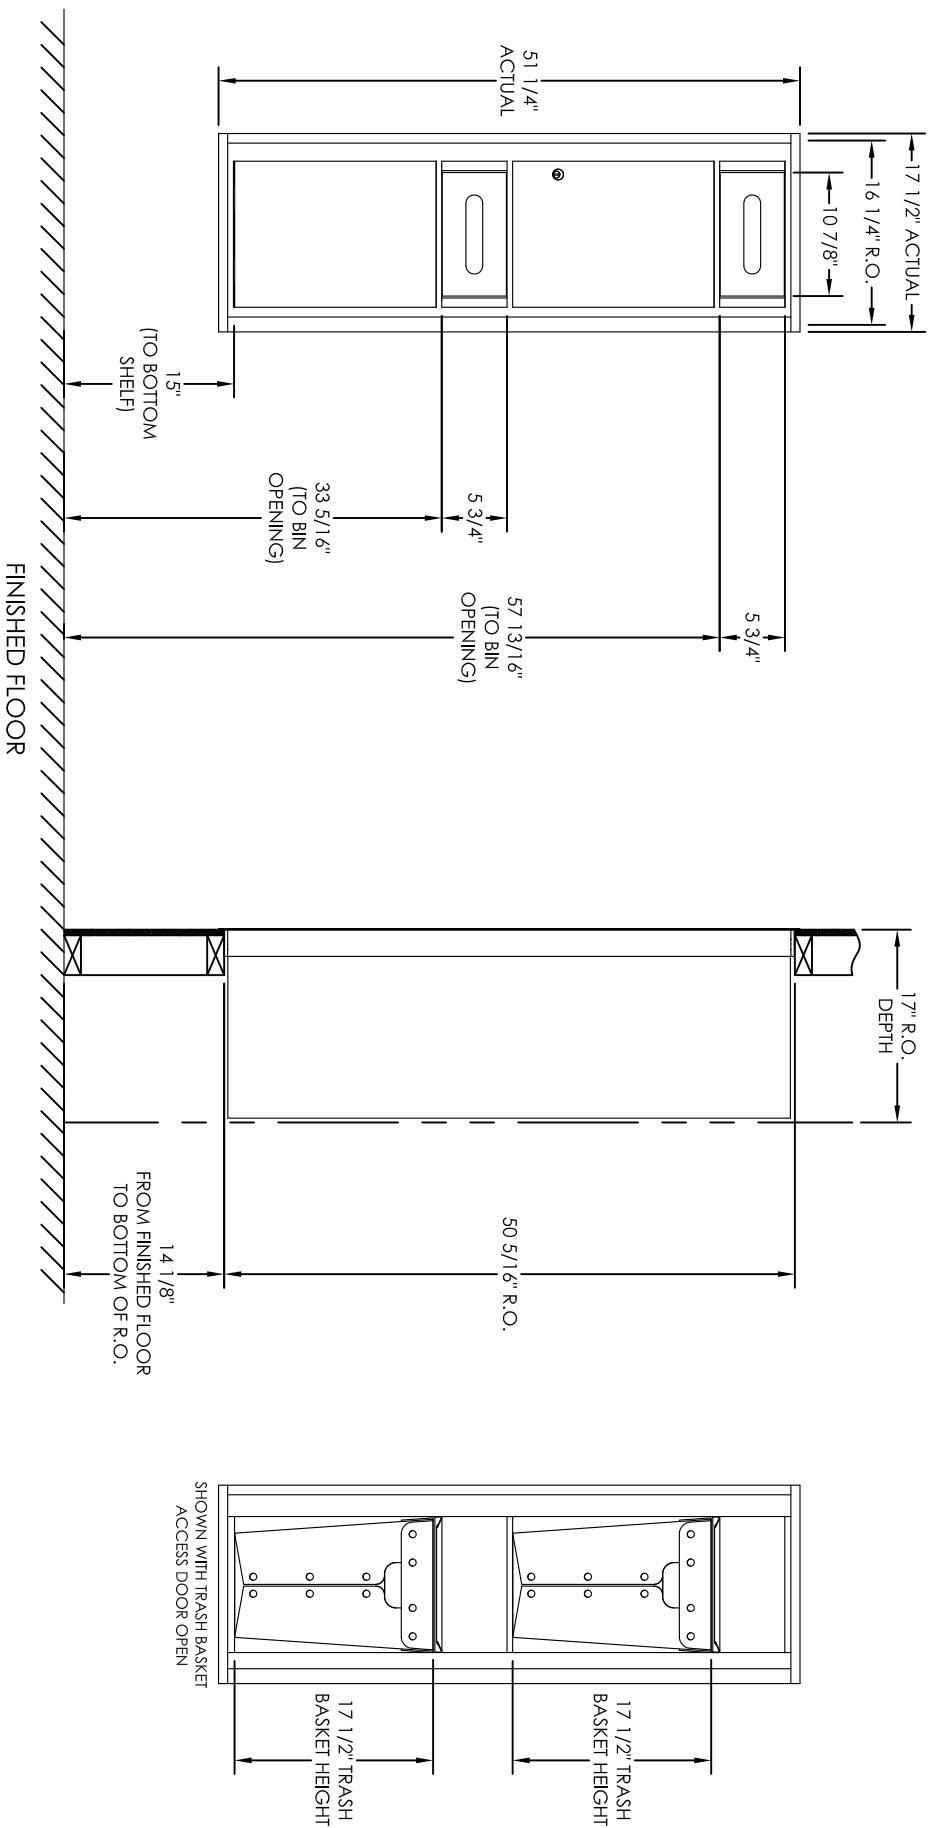

# versatile™ 4C Trash/Recycling Bin, 4C14S-BIN

**Notes:**

1. 4C Trash/Recycling Bins are for private application only / not USPS Approved.
2. Module may be recessed, surface, or pedestal mounted and coordinates with Florence 4C mailbox modules; see installation manual for details.
3. Includes (2) trash/recycling compartments, (2) 10-gallon trash baskets made of recycled plastic and customized to compartments (Note: trash bag furnished by others).

PRODUCT SERIES: VERSATILE™ 4C TRASH/RECYCLING BIN

MODEL	REV	SCALE	LAST REV DATE
4C14S-BIN	A	NONE	6/17/14
DRAWING NUMBER	DRAWN BY		
4C14S-BINCS	AFD		