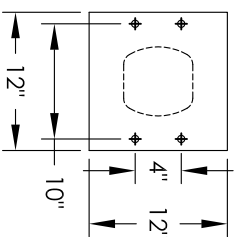

# Versatile™ 4C Pedestal Mount Mailbox, 4C14D-16-P

PEDESTAL DETAIL

## COMPARTMENT CHART

DESCRIPTION	COMPARTMENT	COMPARTMENT SIZE	QTY.
MAILBOX	MB1	16" H x 12" W x 15" D	16
OUTGOING MAIL	OM2	6-1/2" H x 12" W x 15" D	1
PARCEL	PL5	17" H x 12" W x 15" D	2

PRODUCT SERIES: VERSATILE™ 4C PEDESTAL MOUNT MAILBOX