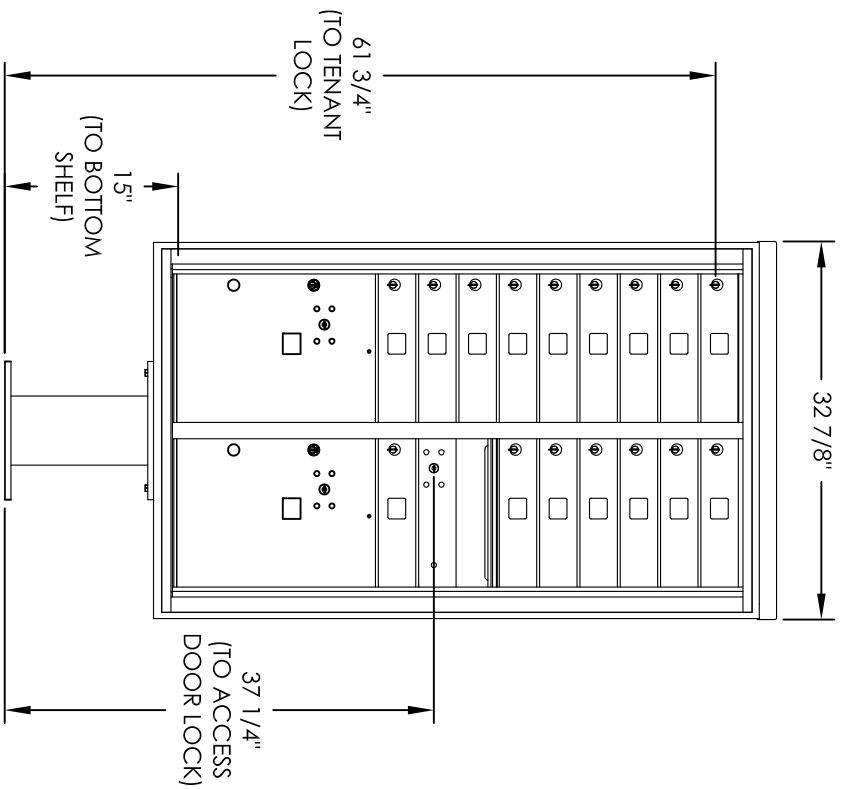

# Versatile™ 4C Pedestal Mount Mailbox, 4C14D-16-P

PEDESTAL DETAIL

## COMPARTMENT CHART

DESCRIPTION	COMPARTMENT	COMPARTMENT SIZE	QTY.
MAILBOX	MB1	16" H x 12" W x 15" D	16
OUTGOING MAIL	OM2	6-1/2" H x 12" W x 15" D	1
PARCEL	PL5	17" H x 12" W x 15" D	2

PRODUCT SERIES: VERSATILE™ 4C PEDESTAL MOUNT MAILBOX

- NOTES:
1. 4C pedestal units are for private applications only / not USPS Approved.
  2. May be installed outside or inside - see foundation specification details within the 4C Installation Manual.

MODEL	4C14D-16-P	REV	A
SCALE	NONE	LAST REV DATE	5/12/2014
DRAWING NUMBER	4C14D-16-PCS	DRAWN BY	RAK