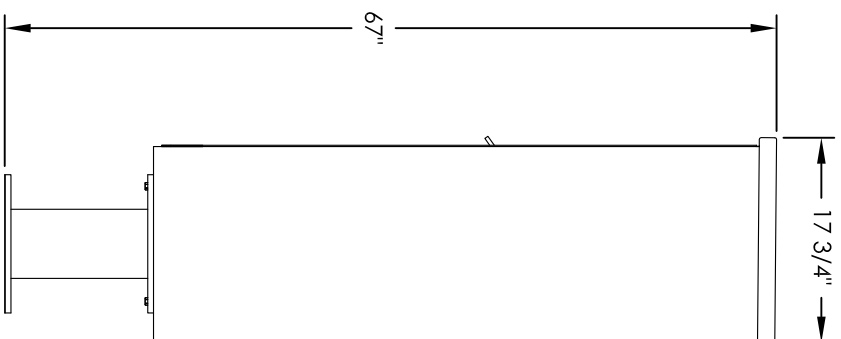

# Versatile™ 4C Pedestal Mount Mailbox, 4C14D-16-P

PEDESTAL DETAIL

## COMPARTMENT CHART

DESCRIPTION	COMPARTMENT	COMPARTMENT SIZE	QTY.
MAILBOX	MB1	16" H x 12" W x 15" D	16
OUTGOING MAIL	OM2	6-1/2" H x 12" W x 15" D	1
PARCEL	PL5	17" H x 12" W x 15" D	2

PRODUCT SERIES: VERSATILE™ 4C PEDESTAL MOUNT MAILBOX