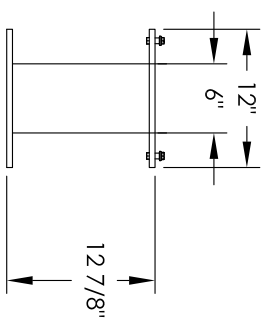

# Versatile™ 4C Pedestal Mount Mailbox, 4C14D-16-P

PEDESTAL DETAIL

## COMPARTMENT CHART

DESCRIPTION	COMPARTMENT	COMPARTMENT SIZE	QTY.
MAILBOX	MB1	16" H x 12" W x 15" D	16
OUTGOING MAIL	OM2	6-1/2" H x 12" W x 15" D	1
PARCEL	PL5	17" H x 12" W x 15" D	2

PRODUCT SERIES: VERSATILE™ 4C PEDESTAL MOUNT MAILBOX