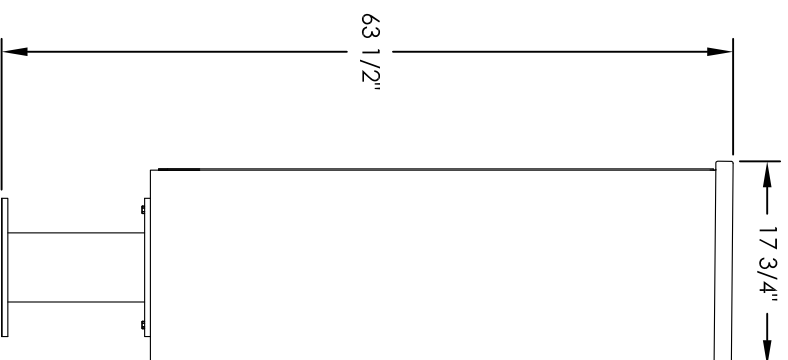

# Versatile™ 4C Pedestal Mount Mailbox, 4C13S-2P-P

PEDESTAL DETAIL

## COMPARTMENT CHART

DESCRIPTION	COMPARTMENT	COMPARTMENT SIZE	QTY.
PARCEL	PL6	20-1/2" H x 12" W x 15" D	2

PRODUCT SERIES: VERSATILE™ 4C PEDESTAL MOUNT MAILBOX

- NOTES:
1. 4C pedestal units are for private applications only / not USPS Approved.
  2. May be installed outside or inside - see foundation specification details within the 4C Installation Manual

MODEL	4C13S-2P-P	REV	A
SCALE	NONE	LAST REV DATE	5/14/2014
DRAWING NUMBER	4C13S-2P-PCS	DRAWN BY	AFD