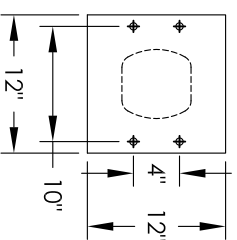

# Versatile™ 4C Pedestal Mount Mailbox, 4C13S-2P-P

PEDESTAL DETAIL

## COMPARTMENT CHART

DESCRIPTION	COMPARTMENT	COMPARTMENT SIZE	QTY.
PARCEL	PL6	20-1/2" H x 12" W x 15" D	2

PRODUCT SERIES: VERSATILE™ 4C PEDESTAL MOUNT MAILBOX

- NOTES:
1. 4C pedestal units are for private applications only / not USPS Approved.
  2. May be installed outside or inside - see foundation specification details within the 4C Installation Manual

MODEL	4C13S-2P-P	REV	A
SCALE	NONE	LAST REV DATE	5/14/2014
DRAWING NUMBER	4C13S-2P-PCS	DRAWN BY	AFD