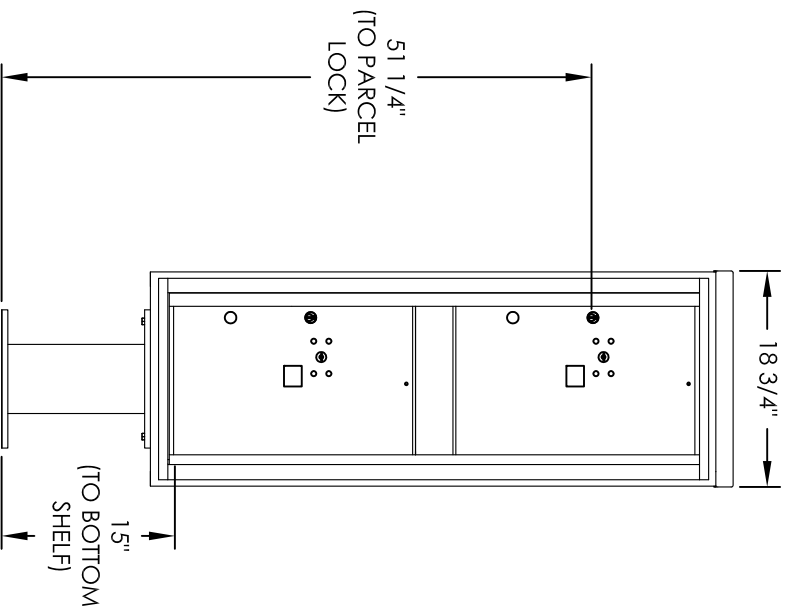

# Versatile™ 4C Pedestal Mount Mailbox, 4C13S-2P-P

PEDESTAL DETAIL

## COMPARTMENT CHART

DESCRIPTION	COMPARTMENT	COMPARTMENT SIZE	QTY.
PARCEL	PL6	20-1/2" H x 12" W x 15" D	2

PRODUCT SERIES: VERSATILE™ 4C PEDESTAL MOUNT MAILBOX

- NOTES:
1. 4C pedestal units are for private applications only / not USPS Approved.
  2. May be installed outside or inside - see foundation specification details within the 4C Installation Manual

MODEL	4C13S-2P-P	REV	A
SCALE	NONE	LAST REV DATE	5/14/2014
DRAWING NUMBER	4C13S-2P-PCS	DRAWN BY	AFD