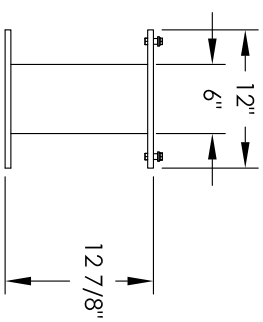

# Versatile™ 4C Pedestal Mount Mailbox, 4C13S-2P-P

PEDESTAL DETAIL

## COMPARTMENT CHART

DESCRIPTION	COMPARTMENT	COMPARTMENT SIZE	QTY.
PARCEL	PL6	20-1/2" H x 12" W x 15" D	2

PRODUCT SERIES: VERSATILE™ 4C PEDESTAL MOUNT MAILBOX

- NOTES:
1. 4C pedestal units are for private applications only / not USPS Approved.
  2. May be installed outside or inside - see foundation specification details within the 4C Installation Manual

MODEL	4C13S-2P-P	REV	A
SCALE	NONE	LAST REV DATE	5/14/2014
DRAWING NUMBER	4C13S-2P-PCS	DRAWN BY	AFD