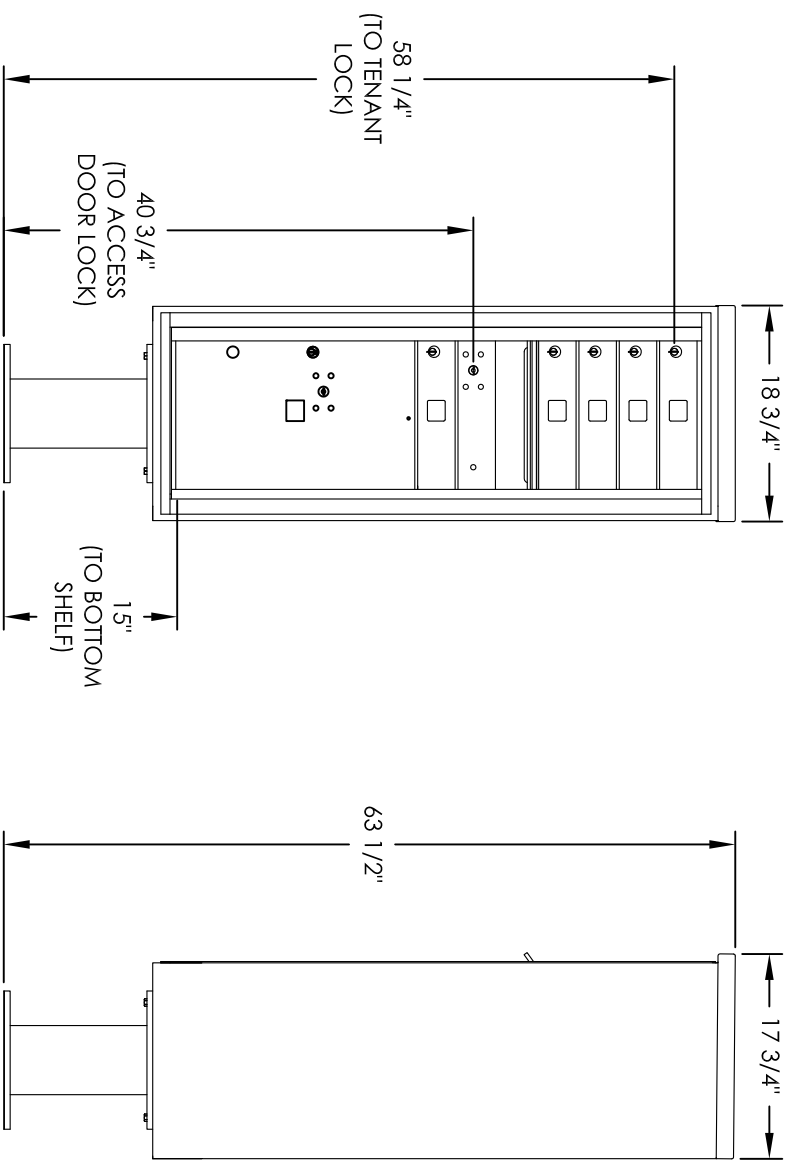

Versatile™ 4C Pedestal Mount Mailbox, 4C13S-05-P

PEDESTAL DETAIL

COMPARTMENT CHART

DESCRIPTION	COMPARTMENT	COMPARTMENT SIZE	QTY.
MAILBOX	MB1	3" H x 12" W x 15" D	5
OUTGOING MAIL	OM2	6-1/2" H x 12" W x 15" D	1
PARCEL	PL6	20-1/2" H x 12" W x 15" D	1

PRODUCT SERIES: VERSATILE™ 4C PEDESTAL MOUNT MAILBOX

- NOTES:
1. 4C pedestal units are for private applications only / not USPS Approved.
 2. May be installed outside or inside - see foundation specification details within the 4C Installation Manual

MODEL 4C13S-05-P		REV A
SCALE NONE	LAST REV DATE 5/12/2014	
DRAWING NUMBER 4C13S-05-PCS	DRAWN BY AFD	