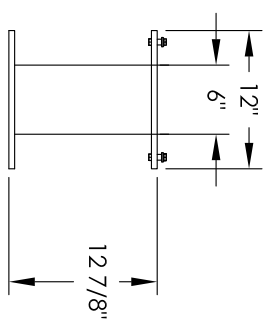

Versatile™ 4C Pedestal Mount Mailbox, 4C13S-05-P

PEDESTAL DETAIL

COMPARTMENT CHART

DESCRIPTION	COMPARTMENT	COMPARTMENT SIZE	QTY.
MAILBOX	MB1	3" H x 12" W x 15" D	5
OUTGOING MAIL	OM2	6-1/2" H x 12" W x 15" D	1
PARCEL	PL6	20-1/2" H x 12" W x 15" D	1

MODEL 4C13S-05-P		REV A
SCALE NONE	LAST REV DATE 5/12/2014	
DRAWING NUMBER 4C13S-05-PCS	DRAWN BY AFD	