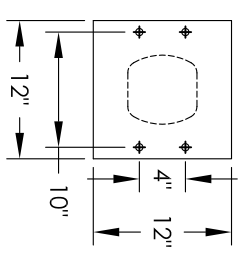

Versatile™ 4C Pedestal Mount Mailbox, 4C13S-05-P

PEDESTAL DETAIL

COMPARTMENT CHART

DESCRIPTION	COMPARTMENT	COMPARTMENT SIZE	QTY.
MAILBOX	MB1	3" H x 12" W x 15" D	5
OUTGOING MAIL	OM2	6-1/2" H x 12" W x 15" D	1
PARCEL	PL6	20-1/2" H x 12" W x 15" D	1

MODEL 4C13S-05-P		REV A
SCALE NONE	LAST REV DATE 5/12/2014	
DRAWING NUMBER 4C13S-05-PCS	DRAWN BY AFD	