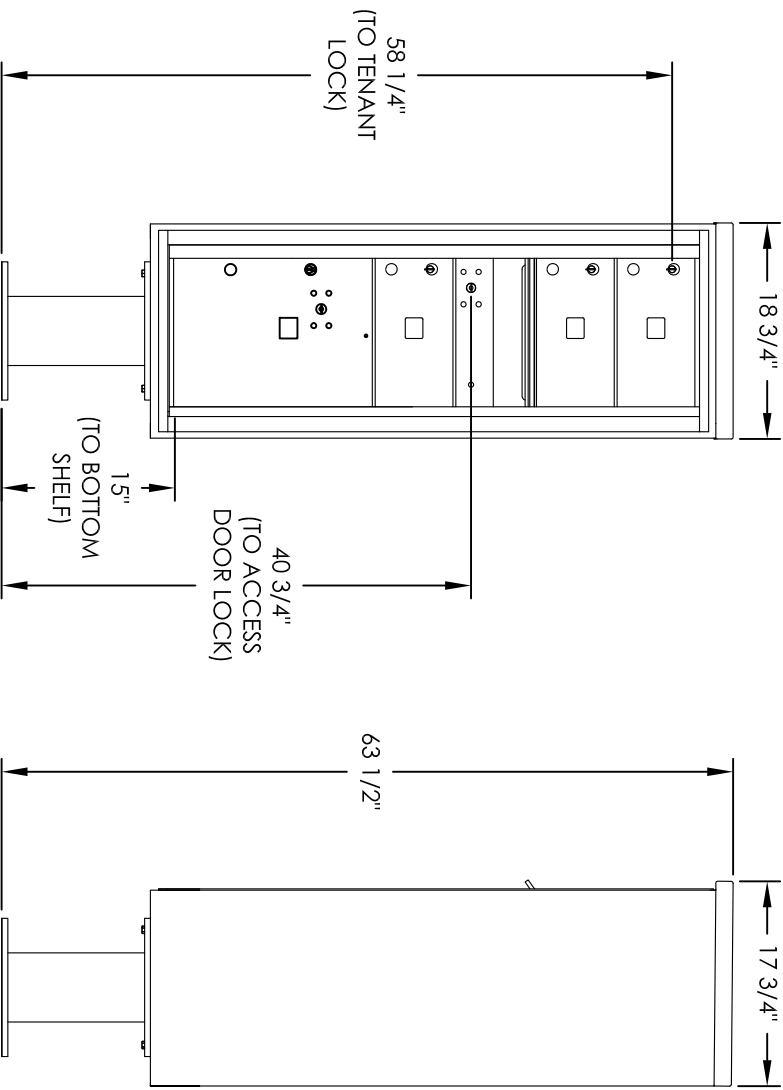

Versatile™ 4C Pedestal Mount Mailbox, 4C13S-03-P

PEDESTAL DETAIL

COMPARTMENT CHART

DESCRIPTION	COMPARTMENT	COMPARTMENT SIZE	QTY.
MAILBOX	MB2	6-1/2" H x 12" W x 15" D	3
OUTGOING MAIL	OM2	6-1/2" H x 12" W x 15" D	2
PARCEL	PLS	17" H x 12" W x 15" D	1

PRODUCT SERIES: VERSATILE™ 4C PEDESTAL MOUNT MAILBOX

- NOTES:
1. 4C pedestal units are for private applications only / not USPS Approved.
 2. May be installed outside or inside - see foundation specification documents for details.

MODEL	4C13S-03-P	REV	A
SCALE	NONE	LAST REV DATE	5/14/2014
DRAWING NUMBER	4C13S-03-PCS	DRAWN BY	AFD