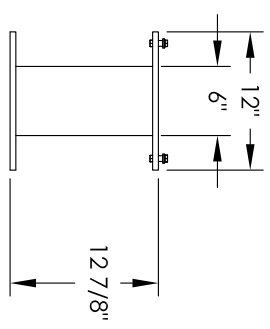

Versatile™ 4C Pedestal Mount Mailbox, 4C13S-03-P

PEDESTAL DETAIL

COMPARTMENT CHART

DESCRIPTION	COMPARTMENT	COMPARTMENT SIZE	QTY.
MAILBOX	MB2	6-1/2" H x 12" W x 15" D	3
OUTGOING MAIL	OM2	6-1/2" H x 12" W x 15" D	2
PARCEL	PLS	17" H x 12" W x 15" D	1

MODEL	4C13S-03-P	REV	A
SCALE	NONE	LAST REV DATE	5/14/2014
DRAWING NUMBER	4C13S-03-PCS	DRAWN BY	AFD