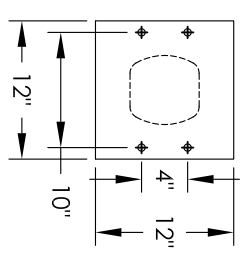

Versatile™ 4C Pedestal Mount Mailbox, 4C13S-03-P

PEDESTAL DETAIL

COMPARTMENT CHART

DESCRIPTION	COMPARTMENT	COMPARTMENT SIZE	QTY.
MAILBOX	MB2	6-1/2" H x 12" W x 15" D	3
OUTGOING MAIL	OM2	6-1/2" H x 12" W x 15" D	2
PARCEL	PLS	17" H x 12" W x 15" D	1

MODEL	4C13S-03-P	REV	A
SCALE	NONE	LAST REV DATE	5/14/2014
DRAWING NUMBER	4C13S-03-PCS	DRAWN BY	AFD