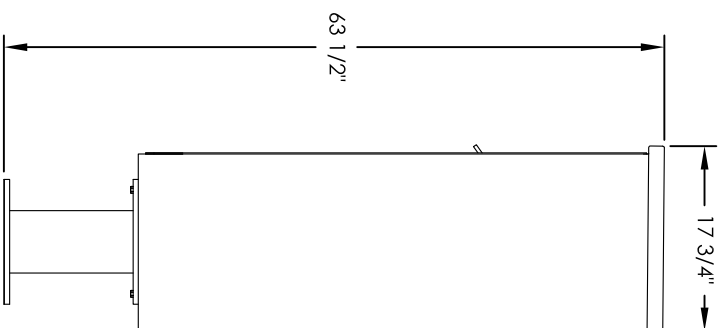

# Versatile™ 4C Mailbox, 4C13D-12-P

PEDESTAL DETAIL

## COMPARTMENT CHART

DESCRIPTION	COMPARTMENT	COMPARTMENT SIZE	QTY.
MAILBOX	MB1	3" H x 12" W x 15" D	12
OUTGOING MAIL	OM2	6-1/2" H x 12" W x 15" D	1
PARCEL	PL6	20-1/2" H x 12" W x 15" D	2

PRODUCT SERIES: VERSATILE™ 4C PEDESTAL MOUNT MAILBOX