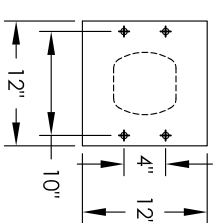

# Versatile™ 4C Mailbox, 4C13D-12-P

PEDESTAL DETAIL

## COMPARTMENT CHART

DESCRIPTION	COMPARTMENT	COMPARTMENT SIZE	QTY.
MAILBOX	MB1	3" H x 12" W x 15" D	12
OUTGOING MAIL	OM2	6-1/2" H x 12" W x 15" D	1
PARCEL	PL6	20-1/2" H x 12" W x 15" D	2

PRODUCT SERIES: VERSATILE™ 4C PEDESTAL MOUNT MAILBOX