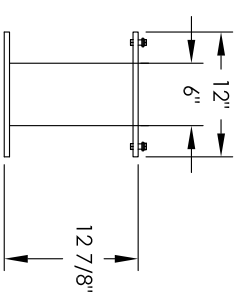

# Versatile™ 4C Mailbox, 4C13D-12-P

PEDESTAL DETAIL

## COMPARTMENT CHART

DESCRIPTION	COMPARTMENT	COMPARTMENT SIZE	QTY.
MAILBOX	MB1	3" H x 12" W x 15" D	12
OUTGOING MAIL	OM2	6-1/2" H x 12" W x 15" D	1
PARCEL	PL6	20-1/2" H x 12" W x 15" D	2

PRODUCT SERIES: VERSATILE™ 4C PEDESTAL MOUNT MAILBOX