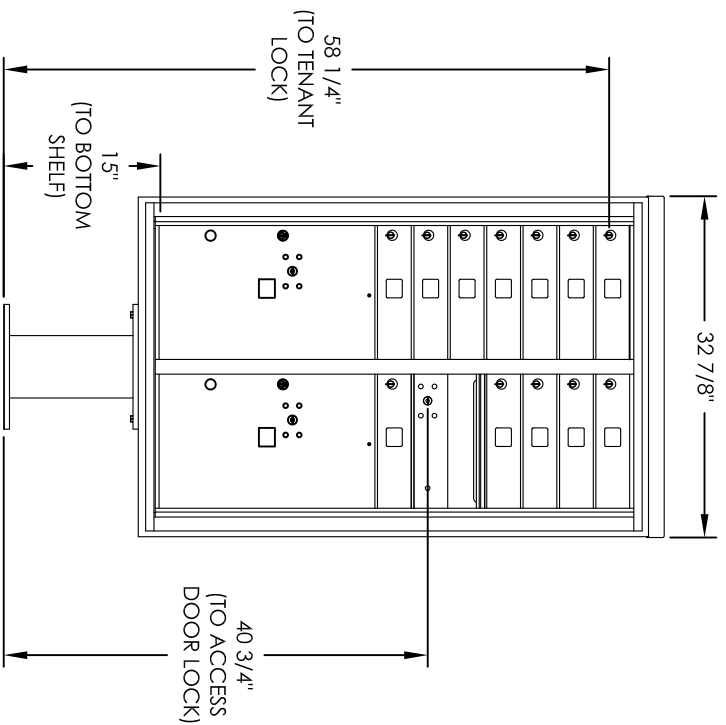

# Versatile™ 4C Mailbox, 4C13D-12-P

PEDESTAL DETAIL

## COMPARTMENT CHART

DESCRIPTION	COMPARTMENT	COMPARTMENT SIZE	QTY.
MAILBOX	MB1	3" H x 12" W x 15" D	12
OUTGOING MAIL	OM2	6-1/2" H x 12" W x 15" D	1
PARCEL	PL6	20-1/2" H x 12" W x 15" D	2

PRODUCT SERIES: VERSATILE™ 4C PEDESTAL MOUNT MAILBOX

- NOTES:
1. 4C pedestal units are for private applications only / not USPS Approved.
  2. May be installed outside or inside - see foundation specification details within the 4C Installation Manual

MODEL 4C13D-12-P		REV A
SCALE NONE	LAST REV DATE 5/12/2014	
DRAWING NUMBER 4C13D-12-PCS	DRAWN BY AFD	