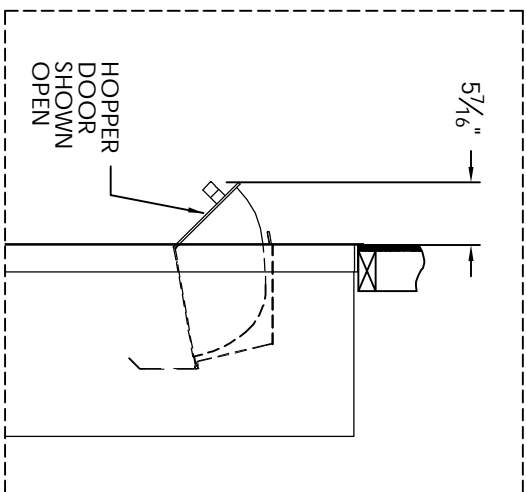

Versatile™ 4C Collection Box, 4C12S-HOP

MAX BUNDLE SIZE			
HEIGHT	WIDTH	LENGTH	
4 1/4"	11 3/8"	6 1/4"	
3 1/2"	11 3/8"	11 1/2"	
3"	11 3/8"	14 3/4"	
2 1/2"	11 3/8"	14 3/4"	

- NOTES:
1. 4C Collection boxes are USPS Approved.
 2. Module may be recessed, surface, or pedestal mounted and coordinates with Florence versatile™ 4C mailbox modules, see installation manual for details.
 3. Collection Box compartment size is 20 5/8" H x 12" W x 15"D.
 4. Fixed top panel is for security purposes and is not usable.

PRODUCT SERIES: VERSATILE™ 4C COLLECTION BOX

MODEL	4C12S-HOP	REV	E
SCALE	NONE	LAST REV DATE	7/02/14
DRAWING NUMBER	4C12S-HOPCS	DRAWN BY	TNS