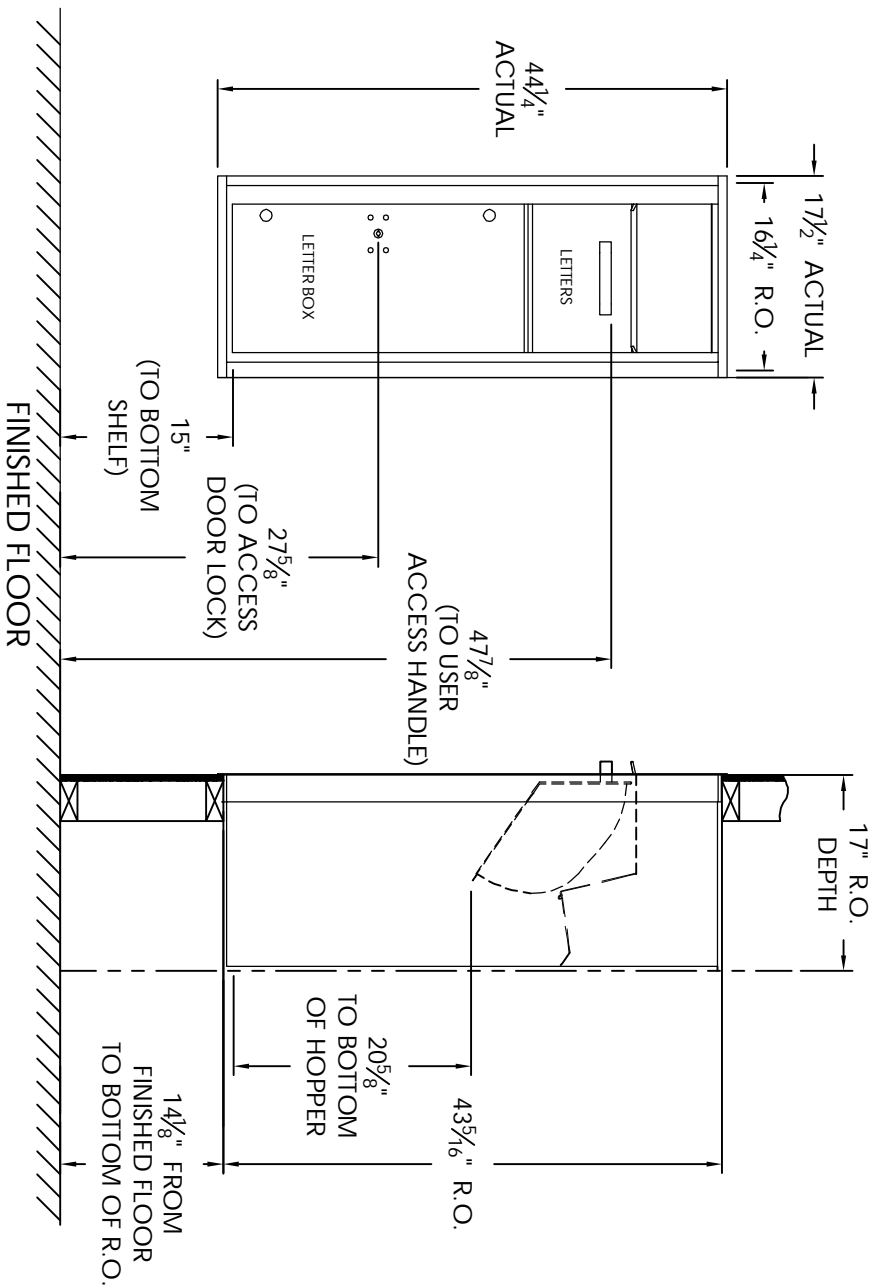

Versatile™ 4C Collection Box, 4C12S-HOP

MAX BUNDLE SIZE			
HEIGHT	WIDTH	LENGTH	
4 1/4"	11 3/8"	6 1/4"	
3 1/2"	11 3/8"	11 1/2"	
3"	11 3/8"	14 3/4"	
2 1/2"	11 3/8"	14 3/4"	

- NOTES:
1. 4C Collection boxes are USPS Approved.
 2. Module may be recessed, surface, or pedestal mounted and coordinates with Florence versatile™ 4C mailbox modules, see installation manual for details.
 3. Collection Box compartment size is 20 5/8" H x 12" W x 15"D.
 4. Fixed top panel is for security purposes and is not usable.

PRODUCT SERIES: VERSATILE™ 4C COLLECTION BOX

MODEL	4C12S-HOP	REV	E
SCALE	NONE	LAST REV DATE	7/02/14
DRAWING NUMBER	4C12S-HOPCS	DRAWN BY	TNS