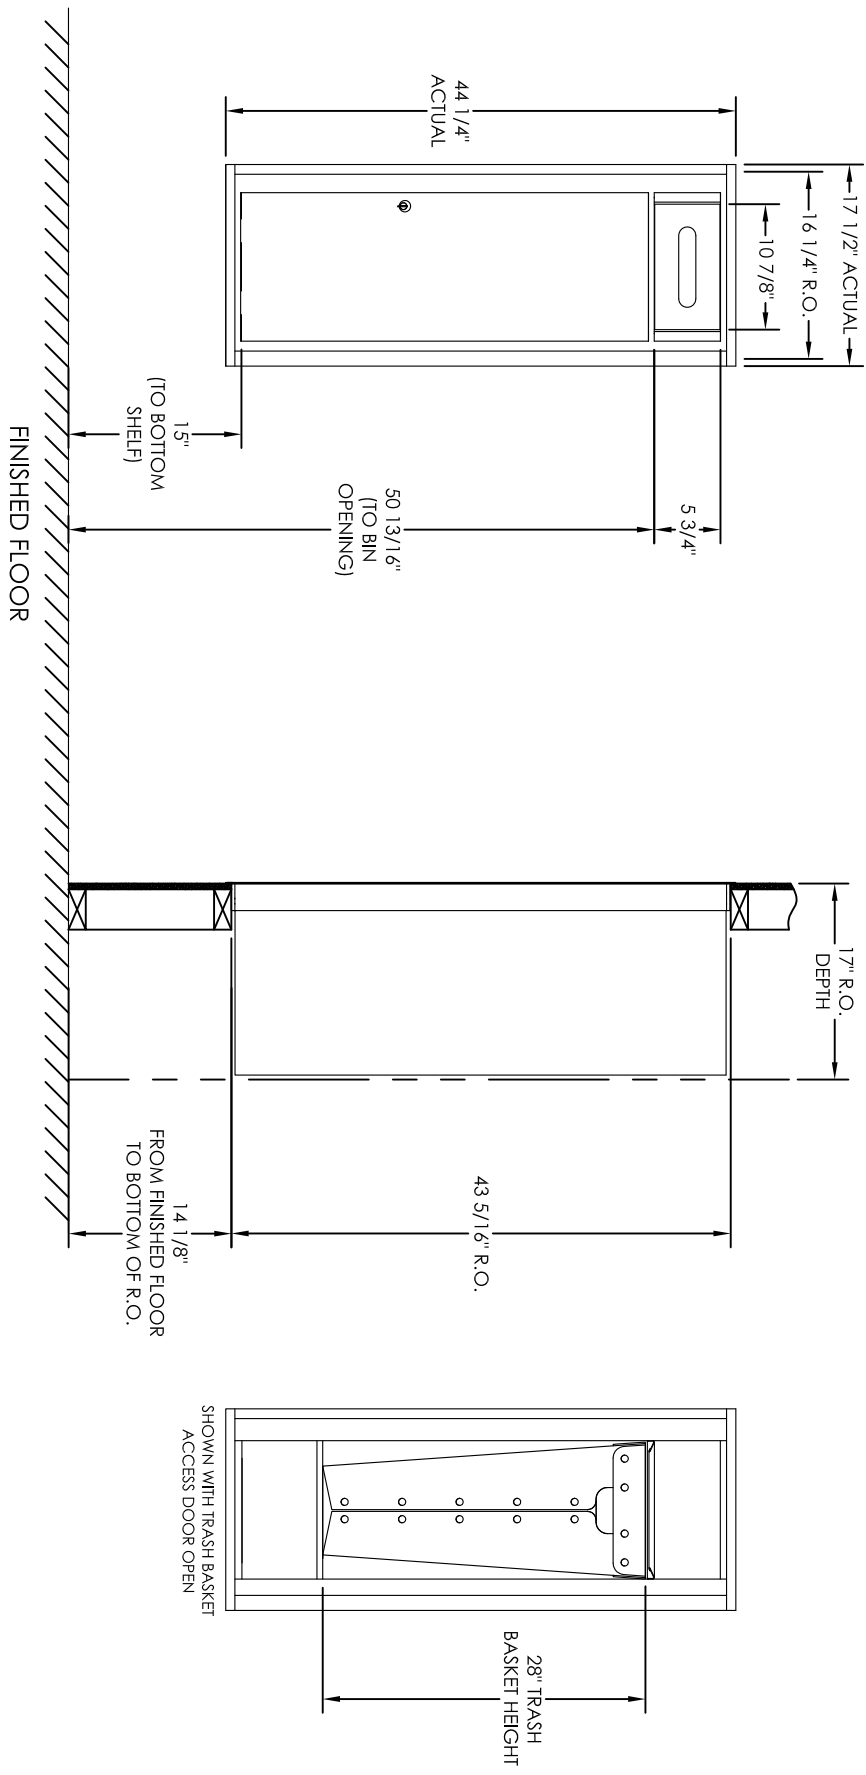

Versatile™ 4C Trash/Recycling Bin, 4C12S-BIN

Notes:

1. 4C Trash/Recycling Bins are for private application only / not USPS Approved.
2. Module may be recessed, surface, or pedestal mounted and coordinates with Florence 4C mailbox modules, see installation manual for details.
3. Includes (1) trash/recycling compartment, (1) 15-gallon trash basket made of recycled plastic and customized to compartment (Note: trash bag furnished by others).

PRODUCT SERIES: VERSATILE™ 4C TRASH/RECYCLING BIN

MODEL	REV	SCALE	LAST REV DATE
4C12S-BIN	A	NONE	6/17/14
DRAWING NUMBER		DRAWN BY	
4C12S-BINCS		AFD	