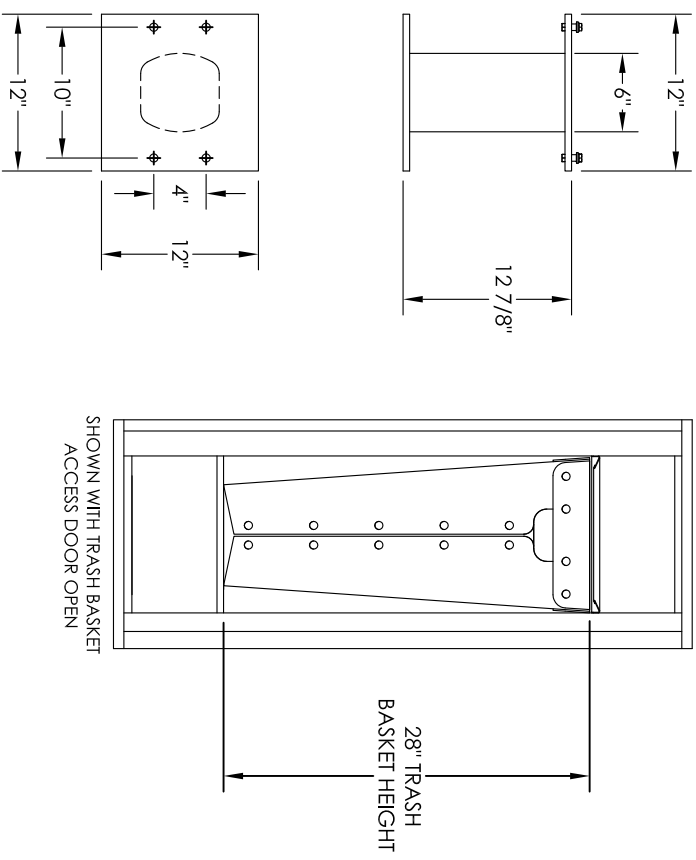

Versatile™ 4C Pedestal Mount Trash/ Recycling Bin , 4C12S-BIN-P

PEDESTAL DETAIL

- Notes:
1. 4C Trash / Recycling Bins are for private application only / not USPS Approved.
 2. May be installed outside or inside - see foundation specification details within the 4C Installation Manual.
 3. Includes (1) trash/recycling compartment, (1) 15-gallon trash basket made of recycled plastic and customized to compartment (Note: trash bag furnished by others).

PRODUCT SERIES: VERSATILE™ 4C PEDESTAL MOUNT TRASH/RECYCLING BIN

MODEL 4C12S-BIN-P		REV	B
SCALE	NONE	LAST REV DATE	6/17/14
DRAWING NUMBER	4C12S-BIN-PCS	DRAWN BY	AFD