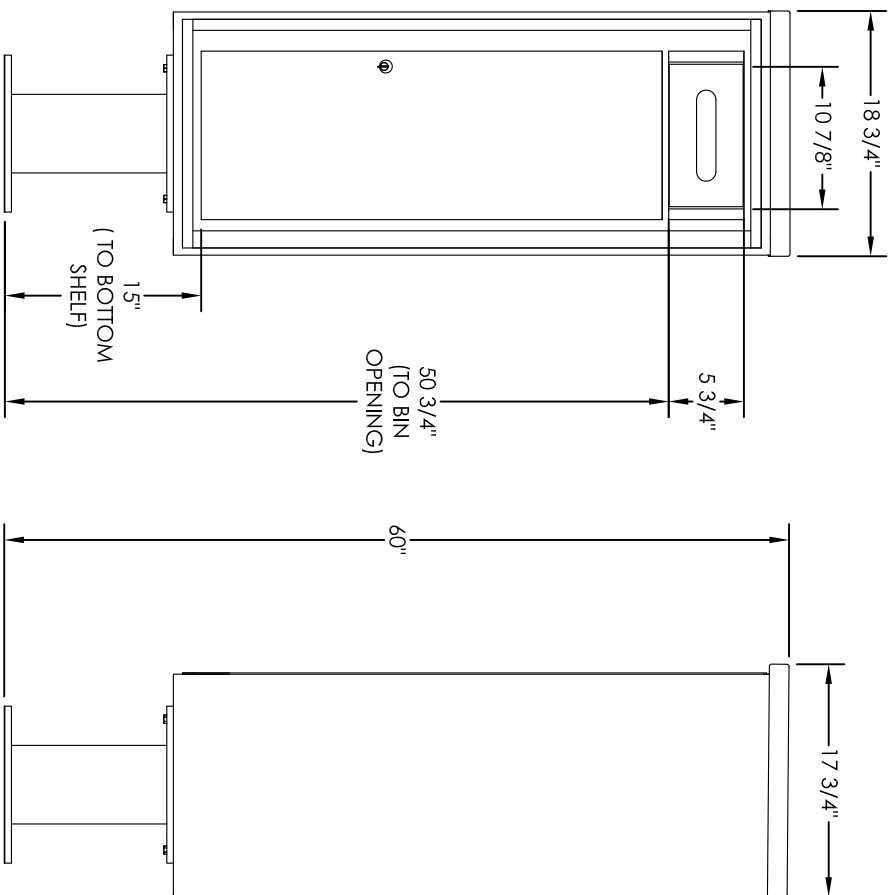

Versatile™ 4C Pedestal Mount Trash/ Recycling Bin , 4C12S-BIN-P

PEDESTAL DETAIL

- Notes:
1. 4C Trash / Recycling Bins are for private application only / not USPS Approved.
 2. May be installed outside or inside - see foundation specification details within the 4C Installation Manual.
 3. Includes (1) trash/recycling compartment, (1) 15-gallon trash basket made of recycled plastic and customized to compartment (Note: trash bag furnished by others).

PRODUCT SERIES: VERSATILE™ 4C PEDESTAL MOUNT TRASH/RECYCLING BIN

MODEL 4C12S-BIN-P		REV	B
SCALE	NONE	LAST REV DATE	6/17/14
DRAWING NUMBER	4C12S-BIN-PCS	DRAWN BY	AFD