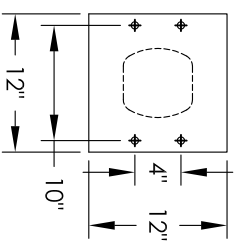

# Versatile™ 4C Pedestal Mount Mailbox, 4C12S-02-P

## COMPARTMENT CHART

DESCRIPTION	COMPARTMENT	COMPARTMENT SIZE	QTY.
MAILBOX	MB2	6-1/2" H x 12" W x 15" D	2
OUTGOING MAIL	OM2	6-1/2" H x 12" W x 15" D	1
PARCEL	PL6	20-1/2" H x 12" W x 15" D	1

PRODUCT SERIES: VERSATILE™ 4C PEDESTAL MOUNT MAILBOX