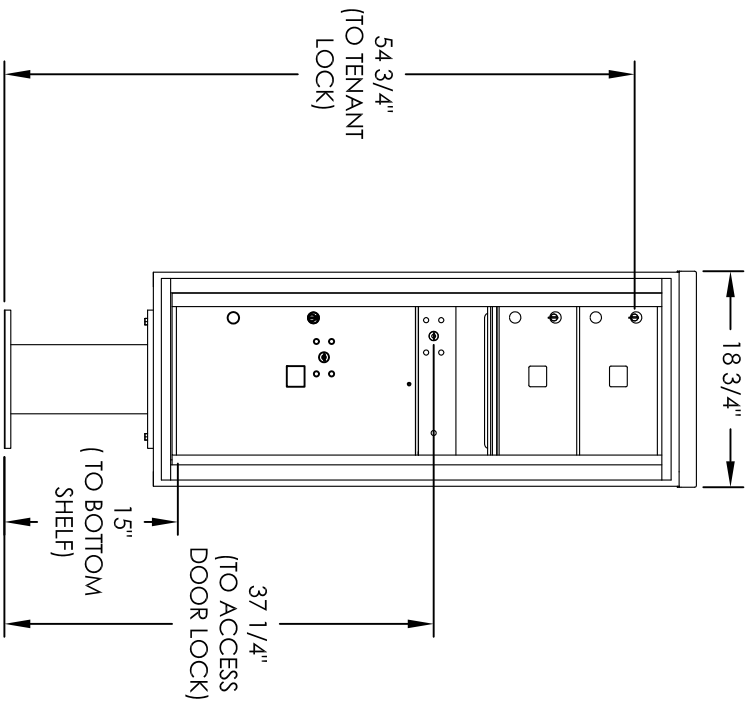

# Versatile™ 4C Pedestal Mount Mailbox, 4C12S-02-P

## PEDESTAL DETAIL

## COMPARTMENT CHART

DESCRIPTION	COMPARTMENT	COMPARTMENT SIZE	QTY.
MAILBOX	MB2	6-1/2" H x 12" W x 15" D	2
OUTGOING MAIL	OM2	6-1/2" H x 12" W x 15" D	1
PARCEL	PL6	20-1/2" H x 12" W x 15" D	1

PRODUCT SERIES: VERSATILE™ 4C PEDESTAL MOUNT MAILBOX