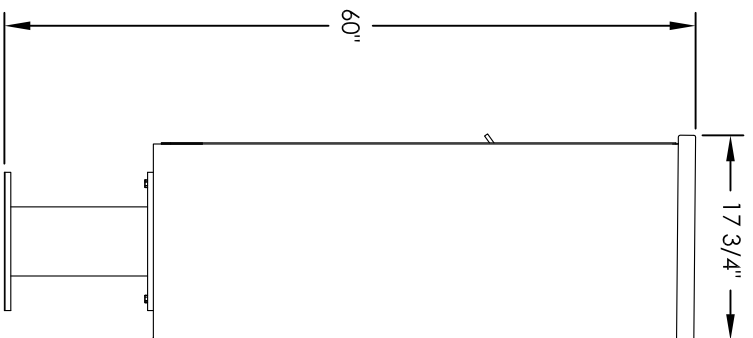

# Versatile™ 4C Pedestal Mount Mailbox, 4C12S-02-P

## PEDESTAL DETAIL

## COMPARTMENT CHART

DESCRIPTION	COMPARTMENT	COMPARTMENT SIZE	QTY.
MAILBOX	MB2	6-1/2" H x 12" W x 15" D	2
OUTGOING MAIL	OM2	6-1/2" H x 12" W x 15" D	1
PARCEL	PL6	20-1/2" H x 12" W x 15" D	1

PRODUCT SERIES: VERSATILE™ 4C PEDESTAL MOUNT MAILBOX