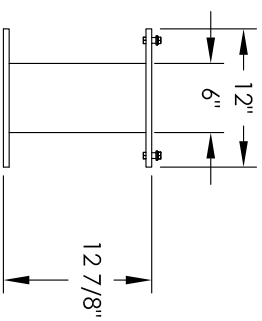

# Versatile™ 4C Pedestal Mount Mailbox, 4C12S-02-P

## COMPARTMENT CHART

DESCRIPTION	COMPARTMENT	COMPARTMENT SIZE	QTY.
MAILBOX	MB2	6-1/2" H x 12" W x 15" D	2
OUTGOING MAIL	OM2	6-1/2" H x 12" W x 15" D	1
PARCEL	PL6	20-1/2" H x 12" W x 15" D	1

PRODUCT SERIES: VERSATILE™ 4C PEDESTAL MOUNT MAILBOX