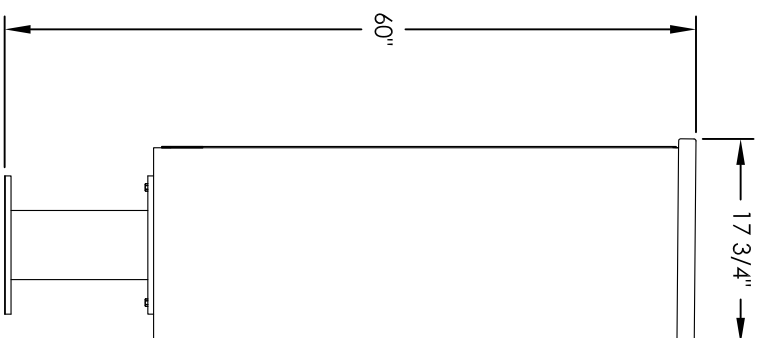

# Versatile™ 4C Pedestal Mount Mailbox, 4C12D-4P-P

PEDESTAL DETAIL

## COMPARTMENT CHART

DESCRIPTION	COMPARTMENT	COMPARTMENT SIZE	QTY.
PARCEL	PL6	20-1/2" H x 12" W x 15" D	4

PRODUCT SERIES: VERSATILE™ 4C PEDESTAL MOUNT MAILBOX

- NOTES:
1. 4C pedestal units are for private applications only / not USPS Approved.
  2. May be installed outside or inside - see foundation specification details within the 4C Installation Manual.

MODEL: 4C12D-4P-P		REV: B
SCALE: NONE	LAST REV DATE: 5/13/2014	
DRAWING NUMBER: 4C12D-4P-PCS	DRAWN BY: AFD	