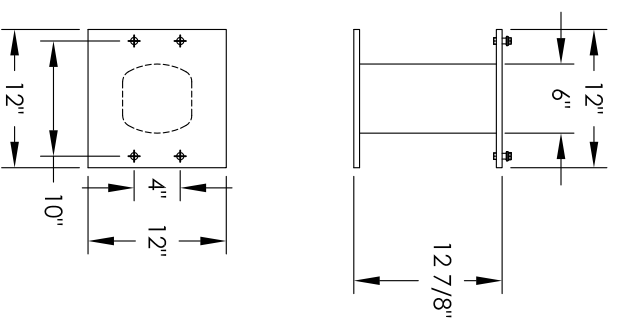

# Versatile™ 4C Pedestal Mount Mailbox, 4C12D-4P-P

PEDESTAL DETAIL

## COMPARTMENT CHART

DESCRIPTION	COMPARTMENT	COMPARTMENT SIZE	QTY.
PARCEL	PL6	20-1/2" H x 12" W x 15" D	4

PRODUCT SERIES: VERSATILE™ 4C PEDESTAL MOUNT MAILBOX

- NOTES:
1. 4C pedestal units are for private applications only / not USPS Approved.
  2. May be installed outside or inside - see foundation specification details within the 4C Installation Manual.

MODEL: 4C12D-4P-P		REV: B
SCALE: NONE	LAST REV DATE: 5/13/2014	
DRAWING NUMBER: 4C12D-4P-PCS	DRAWN BY: AFD	