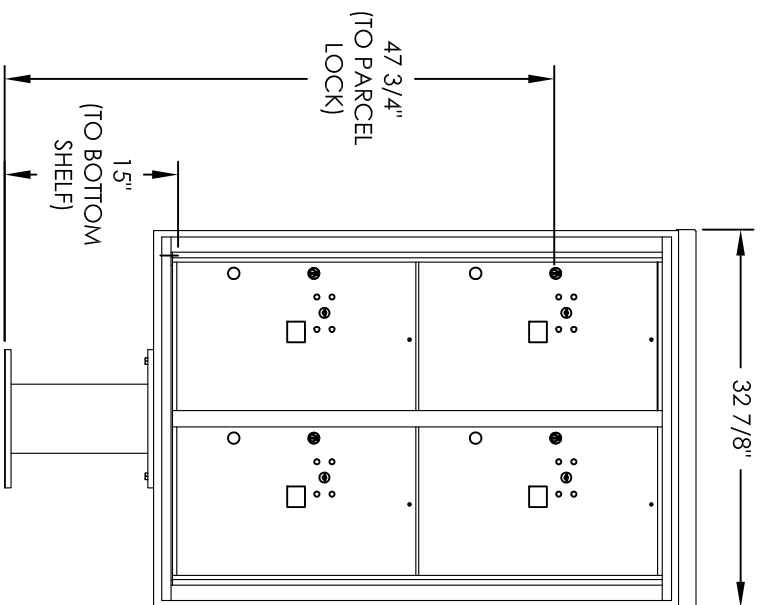

# Versatile™ 4C Pedestal Mount Mailbox, 4C12D-4P-P

PEDESTAL DETAIL

## COMPARTMENT CHART

DESCRIPTION	COMPARTMENT	COMPARTMENT SIZE	QTY.
PARCEL	PL6	20-1/2" H x 12" W x 15" D	4

PRODUCT SERIES: VERSATILE™ 4C PEDESTAL MOUNT MAILBOX

- NOTES:
1. 4C pedestal units are for private applications only / not USPS Approved.
  2. May be installed outside or inside - see foundation specification details within the 4C Installation Manual.

MODEL: 4C12D-4P-P		REV: B
SCALE: NONE	LAST REV DATE: 5/13/2014	
DRAWING NUMBER: 4C12D-4P-PCS	DRAWN BY: AFD	