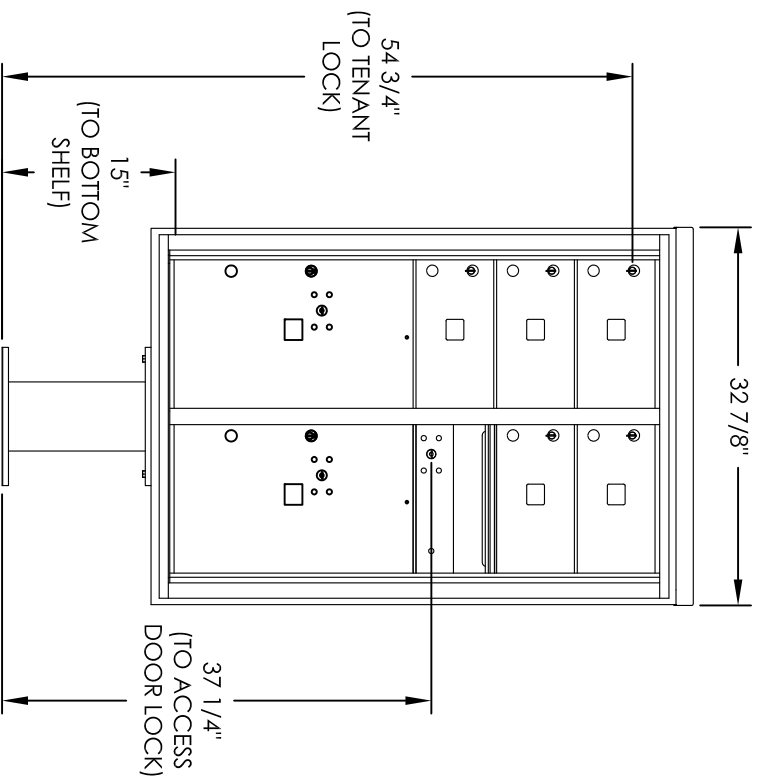

Versatile™ 4C Pedestal Mount Mailbox, 4C12D-05-P

PEDESTAL DETAIL

COMPARTMENT CHART

DESCRIPTION	COMPARTMENT	COMPARTMENT SIZE	QTY.
MAILBOX	MB2	6-1/2" H x 12" W x 15" D	5
OUTGOING MAIL	OM2	6-1/2" H x 12" W x 15" D	1
PARCEL	PL6	20-1/2" H x 12" W x 15" D	2

PRODUCT SERIES: VERSATILE™ 4C PEDESTAL MOUNT MAILBOX

- NOTES:
1. 4C pedestal units are for private applications only / not USPS Approved.
 2. May be installed outside or inside - see foundation specification details within the 4C Installation Manual.

MODEL	4C12D-05-P	REV	B
SCALE	NONE	LAST REV DATE	5/16/2014
DRAWING NUMBER	4C12D-05-PCS	DRAWN BY	AFD