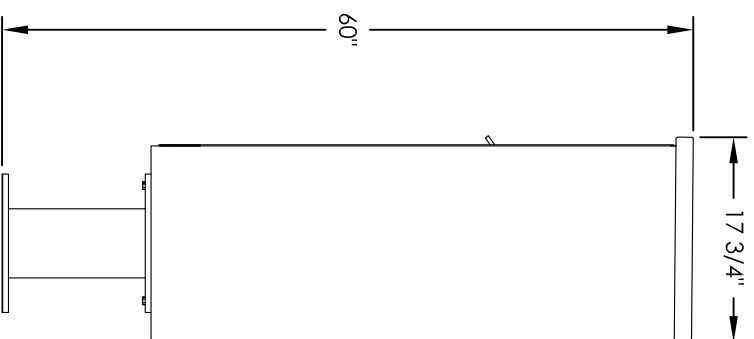

Versatile™ 4C Pedestal Mount Mailbox, 4C12D-05-P

PEDESTAL DETAIL

COMPARTMENT CHART

DESCRIPTION	COMPARTMENT	COMPARTMENT SIZE	QTY.
MAILBOX	MB2	6-1/2" H x 12" W x 15" D	5
OUTGOING MAIL	OM2	6-1/2" H x 12" W x 15" D	1
PARCEL	PL6	20-1/2" H x 12" W x 15" D	2

PRODUCT SERIES: VERSATILE™ 4C PEDESTAL MOUNT MAILBOX

- NOTES:
1. 4C pedestal units are for private applications only / not USPS Approved.
 2. May be installed outside or inside - see foundation specification details within the 4C Installation Manual.

MODEL	4C12D-05-P	REV	B
SCALE	NONE	LAST REV DATE	5/16/2014
DRAWING NUMBER	4C12D-05-PCS	DRAWN BY	AFD