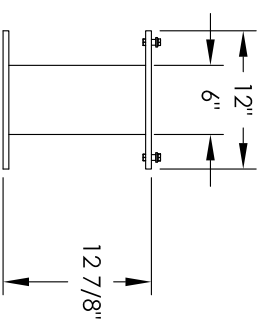

Versatile™ 4C Pedestal Mount Mailbox, 4C12D-05-P

PEDESTAL DETAIL

COMPARTMENT CHART

DESCRIPTION	COMPARTMENT	COMPARTMENT SIZE	QTY.
MAILBOX	MB2	6-1/2" H x 12" W x 15" D	5
OUTGOING MAIL	OM2	6-1/2" H x 12" W x 15" D	1
PARCEL	PL6	20-1/2" H x 12" W x 15" D	2

MODEL	4C12D-05-P	REV	B
SCALE	NONE	LAST REV DATE	5/16/2014
DRAWING NUMBER	4C12D-05-PCS	DRAWN BY	AFD