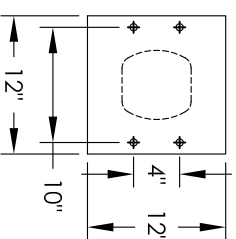

Versatile™ 4C Pedestal Mount Mailbox, 4C12D-05-P

PEDESTAL DETAIL

COMPARTMENT CHART

DESCRIPTION	COMPARTMENT	COMPARTMENT SIZE	QTY.
MAILBOX	MB2	6-1/2" H x 12" W x 15" D	5
OUTGOING MAIL	OM2	6-1/2" H x 12" W x 15" D	1
PARCEL	PL6	20-1/2" H x 12" W x 15" D	2

MODEL	4C12D-05-P	REV	B
SCALE	NONE	LAST REV DATE	5/16/2014
DRAWING NUMBER	4C12D-05-PCS	DRAWN BY	AFD