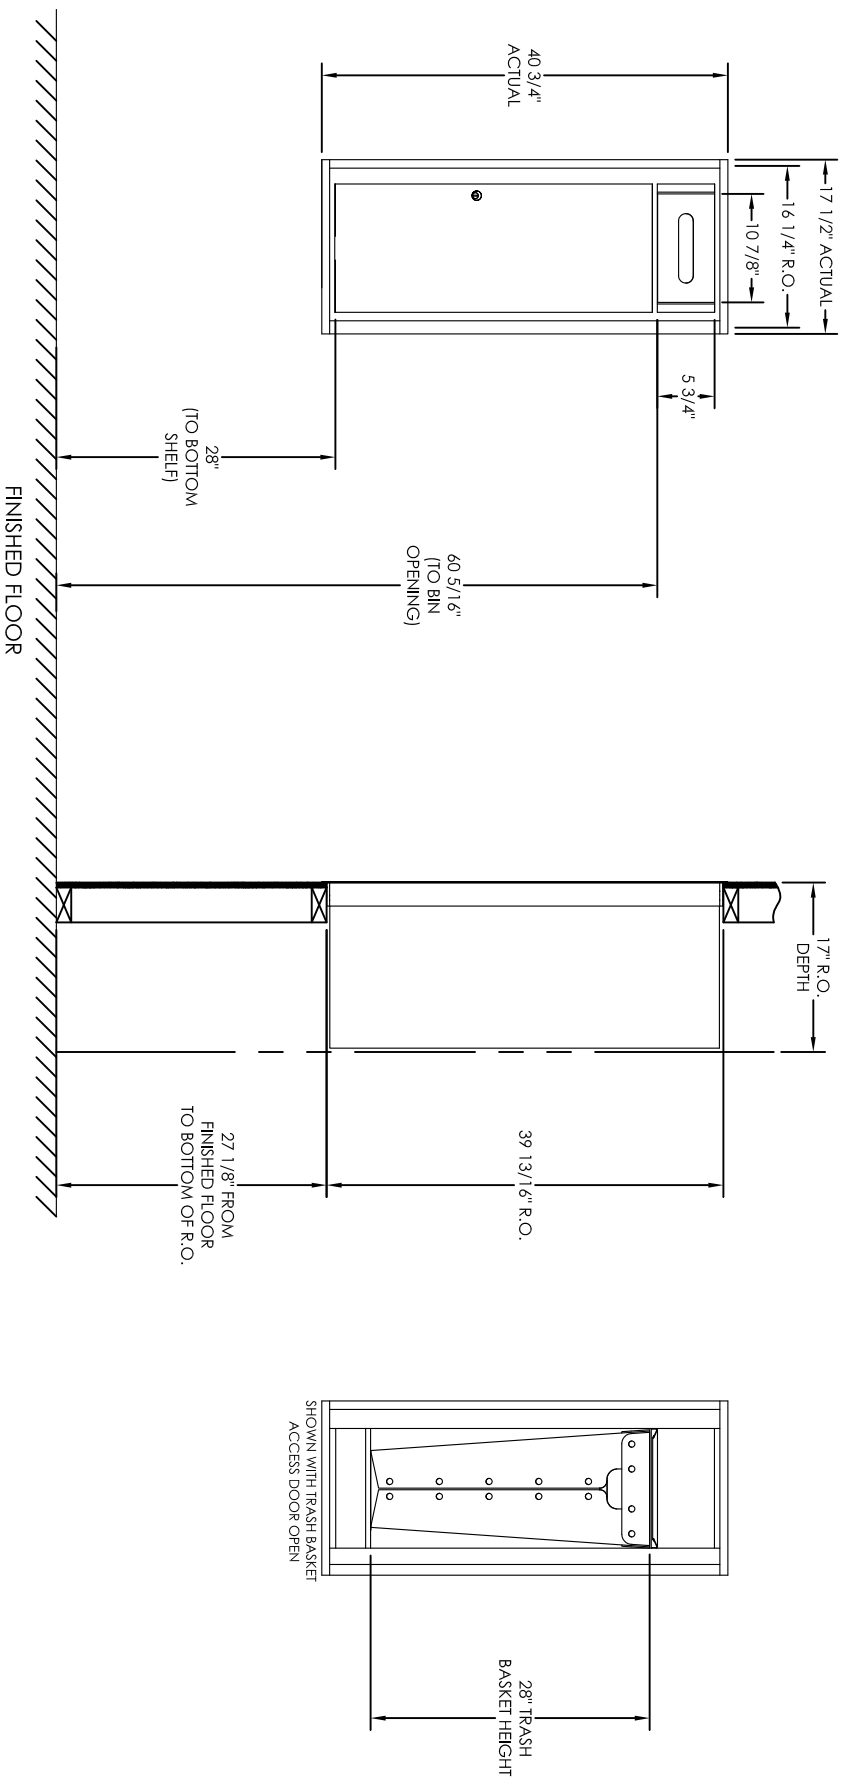

versatile™ 4C Trash/Recycling Bin, 4C11S-BIN

- Notes:
1. 4C Trash/Recycling Bins are for private application only / not USPS Approved.
 2. Module may be recessed, surface, or pedestal mounted and coordinates with Florence 4C mailbox modules, see installation manual for details.
 3. Includes (1) trash/recycling compartment, (1) 15-gallon trash basket made of recycled plastic and customized to compartment (Note: trash bag furnished by others).

PRODUCT SERIES: VERSATILE™ 4C TRASH/RECYCLING BIN

MODEL	REV	SCALE	LAST REV DATE
4C11S-BIN	A	NONE	6/17/14
DRAWING NUMBER		DRAWN BY	
4C11S-BINCS		AFD	