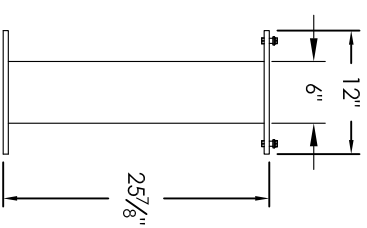

# Versatile™ 4C Pedestal Mount Mailbox, 4C11D-10-P

PEDESTAL DETAIL

## COMPARTMENT CHART

DESCRIPTION	COMPARTMENT	COMPARTMENT SIZE	QTY.
MAILBOX	MB1	3" H x 12" W x 15" D	10
OUTGOING MAIL	OM2	6-1/2" H x 12" W x 15" D	1
PARCEL	PL5	17" H x 12" W x 15" D	2

PRODUCT SERIES: VERSATILE™ 4C PEDESTAL MOUNT MAILBOX

MODEL 4C11D-10-P REV B

SCALE NONE LAST REV DATE 5/3/2014

DRAWING NUMBER 4C11D-10-PCS DRAWN BY SDH