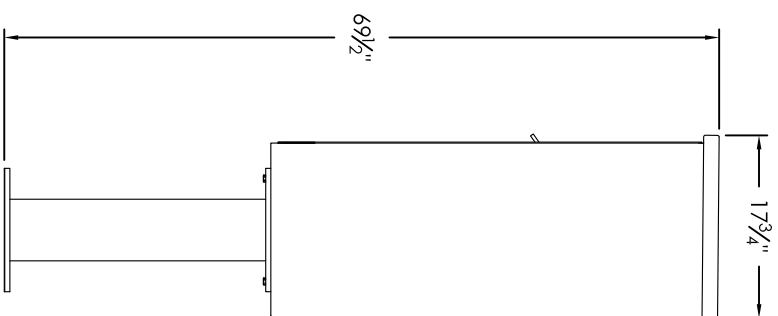

# Versatile™ 4C Pedestal Mount Mailbox, 4C11D-10-P

PEDESTAL DETAIL

## COMPARTMENT CHART

DESCRIPTION	COMPARTMENT	COMPARTMENT SIZE	QTY.
MAILBOX	MB1	3" H x 12" W x 15" D	10
OUTGOING MAIL	OM2	6-1/2" H x 12" W x 15" D	1
PARCEL	PL5	17" H x 12" W x 15" D	2

PRODUCT SERIES: VERSATILE™ 4C PEDESTAL MOUNT MAILBOX

MODEL 4C11D-10-P REV B

SCALE NONE LAST REV DATE 5/3/2014

DRAWING NUMBER 4C11D-10-PCS DRAWN BY SDH