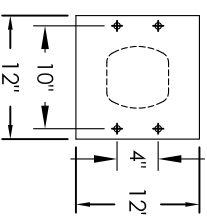

# Versatile™ 4C Pedestal Mount Mailbox, 4C11D-10-P

PEDESTAL DETAIL

## COMPARTMENT CHART

DESCRIPTION	COMPARTMENT	COMPARTMENT SIZE	QTY.
MAILBOX	MB1	3" H x 12" W x 15" D	10
OUTGOING MAIL	OM2	6-1/2" H x 12" W x 15" D	1
PARCEL	PL5	17" H x 12" W x 15" D	2

PRODUCT SERIES: VERSATILE™ 4C PEDESTAL MOUNT MAILBOX

MODEL 4C11D-10-P REV B

SCALE NONE LAST REV DATE 5/3/2014

DRAWING NUMBER 4C11D-10-PCS DRAWN BY SDH