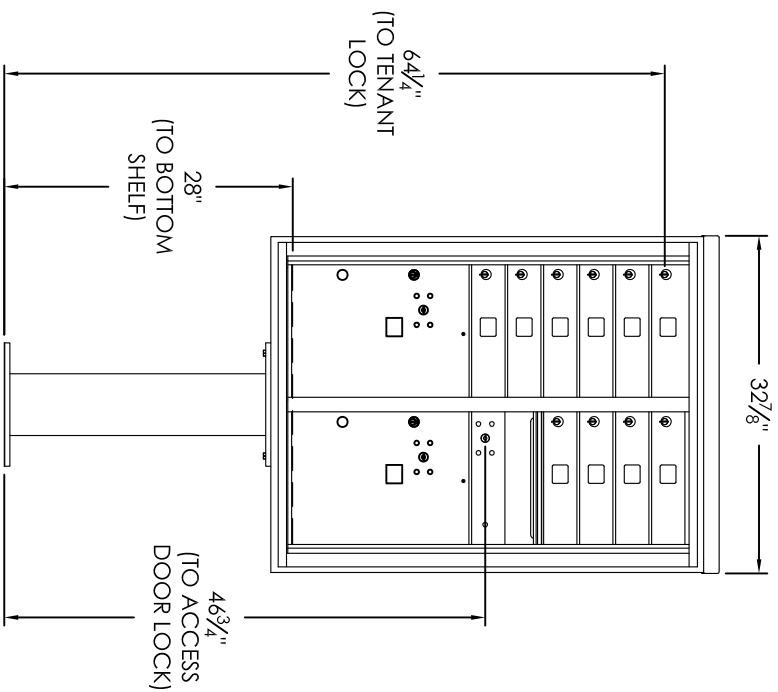

# Versatile™ 4C Pedestal Mount Mailbox, 4C11D-10-P

PEDESTAL DETAIL

## COMPARTMENT CHART

DESCRIPTION	COMPARTMENT	COMPARTMENT SIZE	QTY.
MAILBOX	MB1	3" H x 12" W x 15" D	10
OUTGOING MAIL	OM2	6-1/2" H x 12" W x 15" D	1
PARCEL	PL5	17" H x 12" W x 15" D	2

PRODUCT SERIES: VERSATILE™ 4C PEDESTAL MOUNT MAILBOX

MODEL 4C11D-10-P REV B

SCALE NONE LAST REV DATE 5/3/2014

DRAWING NUMBER 4C11D-10-PCS DRAWN BY SDH