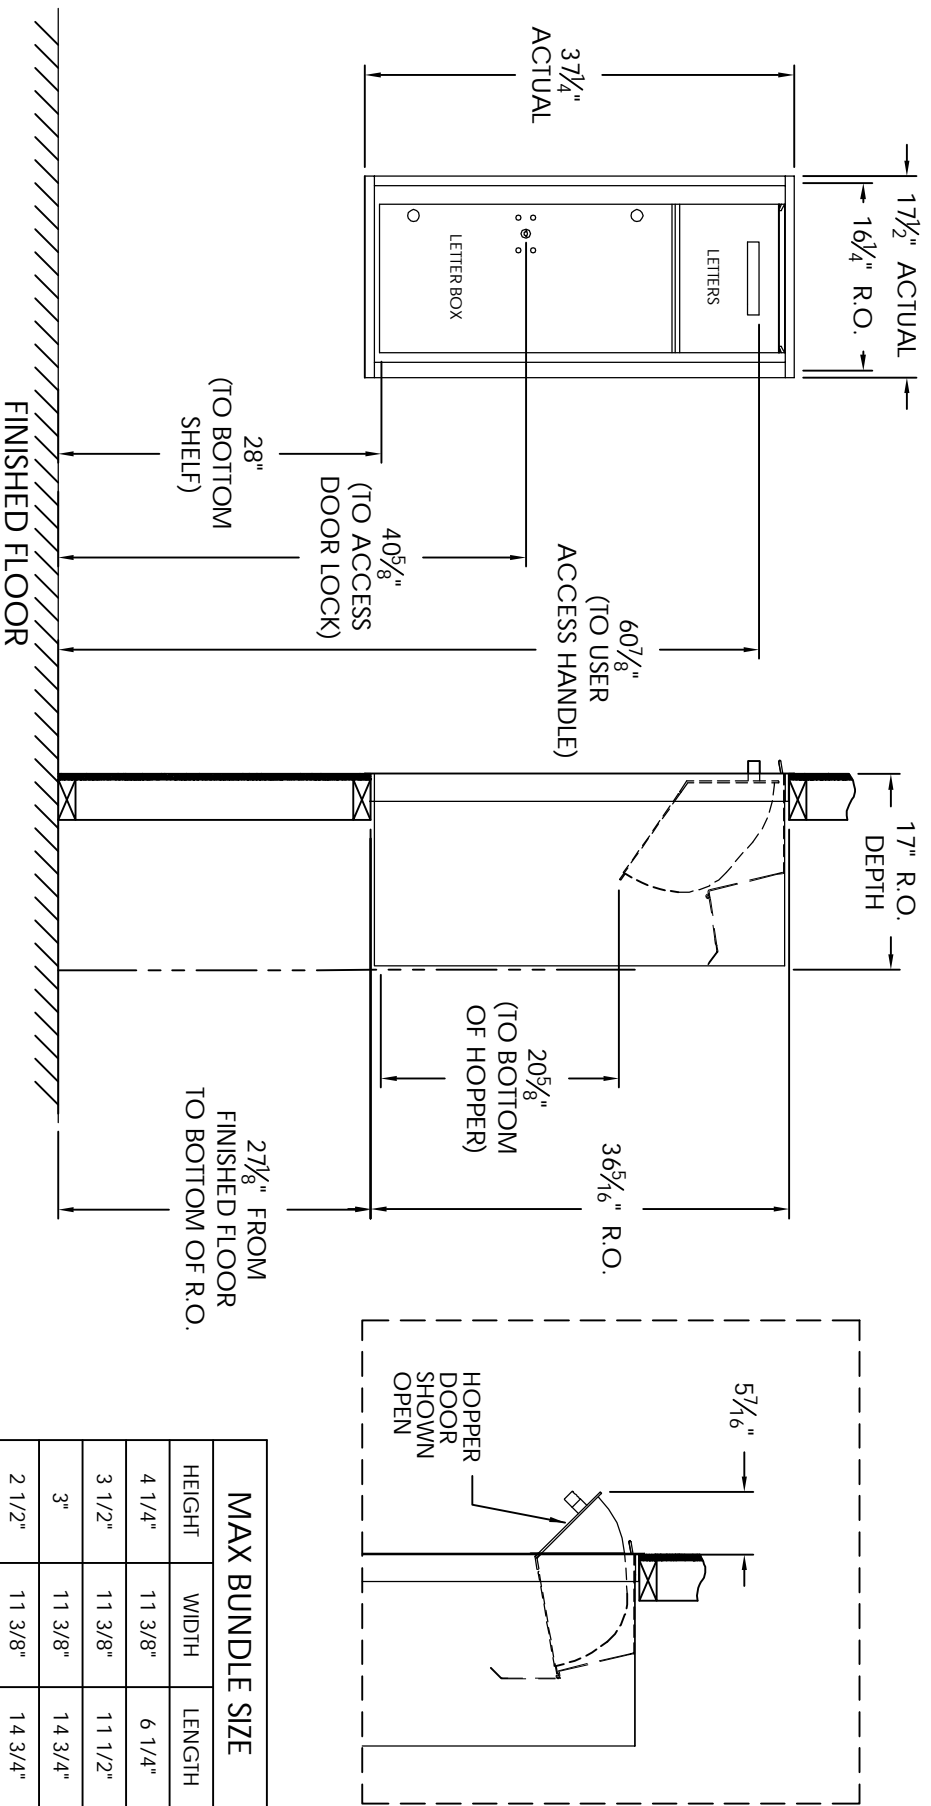

# Versatile™ 4C Collection Box, 4C10S-HOP

MAX BUNDLE SIZE			
HEIGHT	WIDTH	LENGTH	
4 1/4"	11 3/8"	6 1/4"	
3 1/2"	11 3/8"	11 1/2"	
3"	11 3/8"	14 3/4"	
2 1/2"	11 3/8"	14 3/4"	

- NOTES:
1. 4C Collection boxes are USPS Approved.
  2. Module may be recessed, surface, or pedestal mounted and coordinates with Florence versatile™ 4C mailbox modules, see installation manual for details.
  3. Collection Box compartment size is 20 5/8" H x 12" W x 15"D.

PRODUCT SERIES: VERSATILE™ 4C COLLECTION BOX

MODEL	4C10S-HOP	REV	E
SCALE	NONE	LAST REV DATE	7/02/2014
DRAWING NUMBER	4C10S-HOPCS	DRAWN BY	TNS