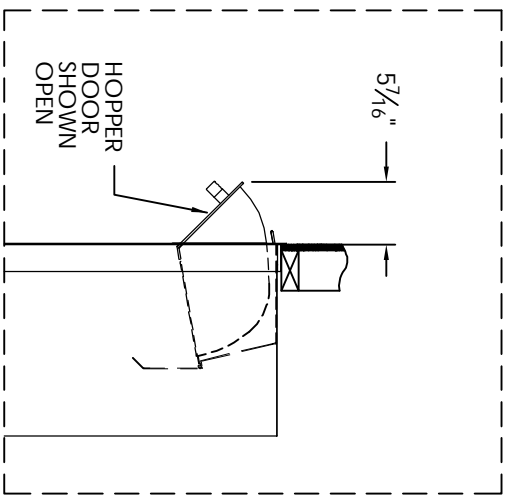

# Versatile™ 4C Collection Box, 4C10S-HOP

MAX BUNDLE SIZE			
HEIGHT	WIDTH	LENGTH	
4 1/4"	11 3/8"	6 1/4"	
3 1/2"	11 3/8"	11 1/2"	
3"	11 3/8"	14 3/4"	
2 1/2"	11 3/8"	14 3/4"	

- NOTES:
1. 4C Collection boxes are USPS Approved.
  2. Module may be recessed, surface, or pedestal mounted and coordinates with Florence versatile™ 4C mailbox modules, see installation manual for details.
  3. Collection Box compartment size is 20 5/8" H x 12" W x 15"D.

PRODUCT SERIES: VERSATILE™ 4C COLLECTION BOX

MODEL	4C10S-HOP	REV	E
SCALE	NONE	LAST REV DATE	7/02/2014
DRAWING NUMBER	4C10S-HOPCS	DRAWN BY	TNS