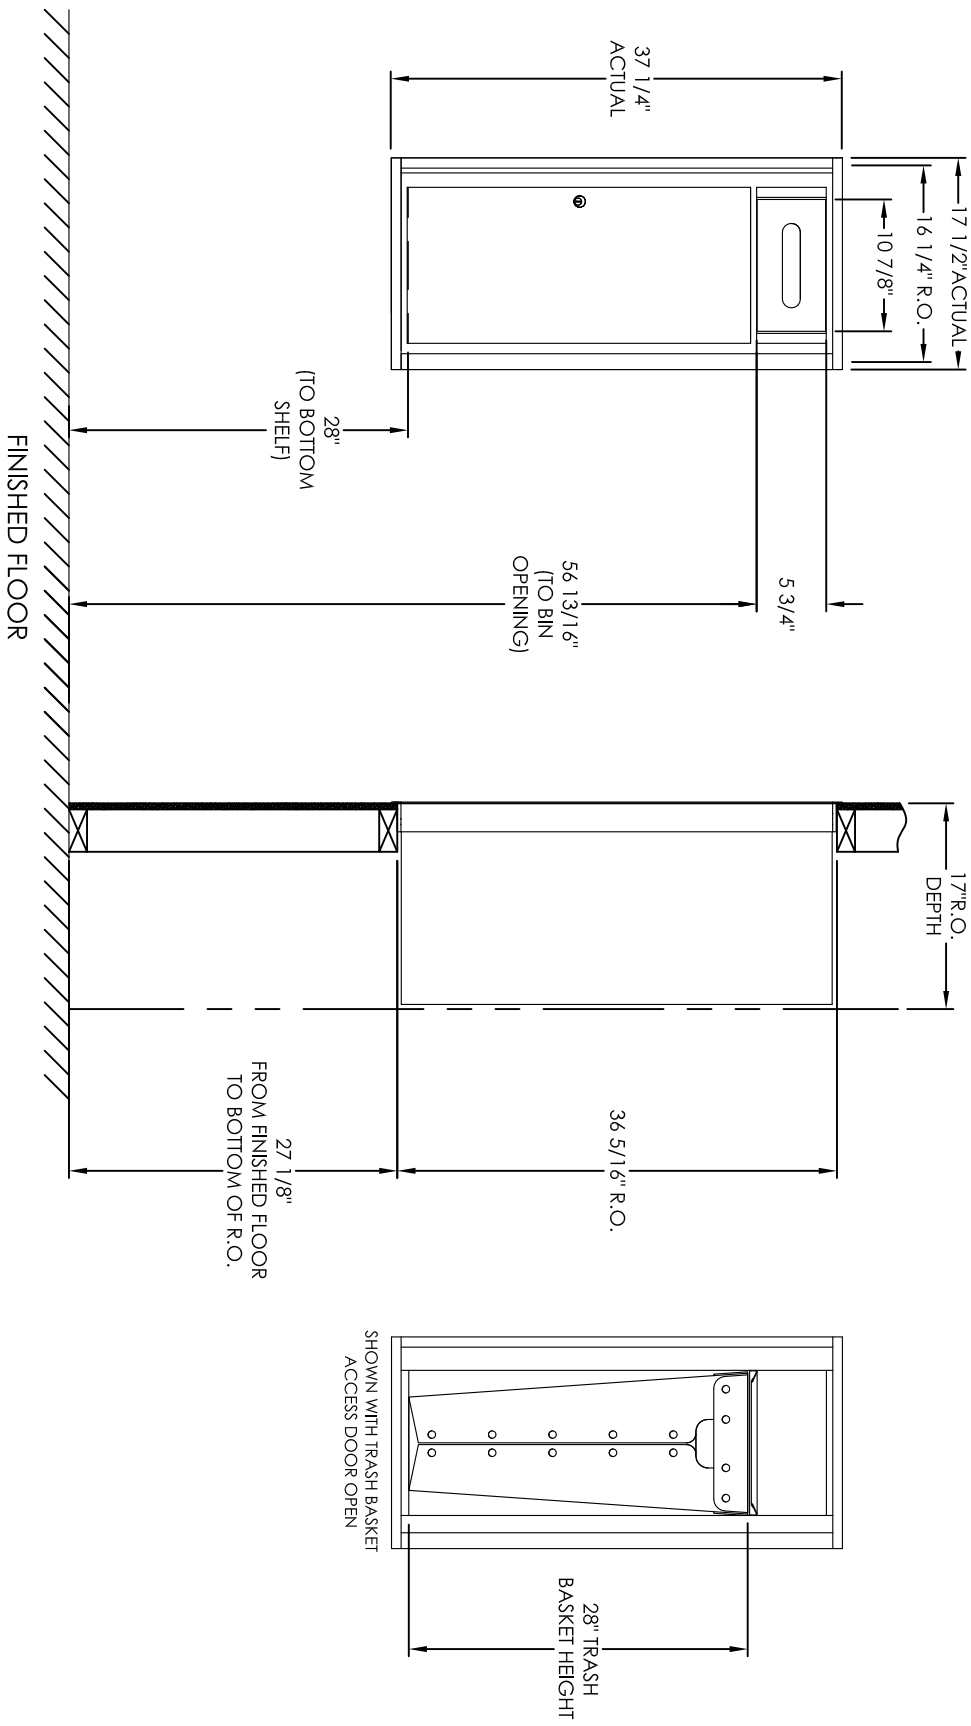

versatile™ 4C Trash/Recycling Bin, 4C10S-BIN

- Notes:
1. 4C Trash/Recycling Bins are for private application only / not USPS Approved.
 2. Module may be recessed, surface, or pedestal mounted and coordinates with Florence 4C mailbox modules, see installation manual for details.
 3. Includes (1) trash/recycling compartment, (1) 15-gallon trash basket made of recycled plastic and customized to compartment (Note: trash bag furnished by others).

PRODUCT SERIES: VERSATILE™ 4C TRASH/RECYCLING BIN

MODEL		REV	
4C10S-BIN		B	
SCALE		LAST REV DATE	
NONE		5/16/14	
DRAWING NUMBER		DRAWN BY	
4C10S-BINCS		RS	