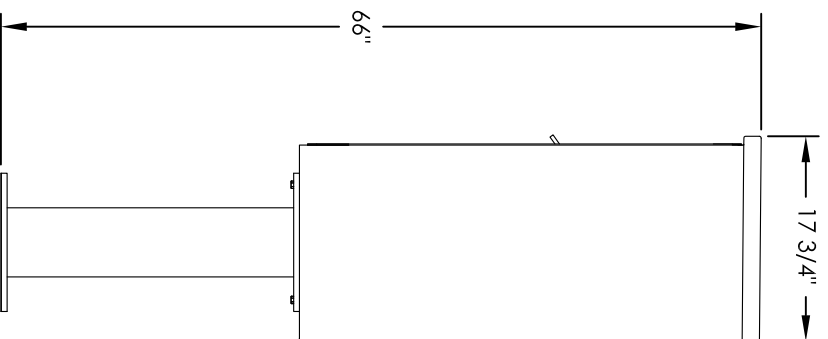

# Versatile™ 4C Pedestal Mount Mailbox, 4C10D-18-P

## PEDESTAL DETAIL

## COMPARTMENT CHART

DESCRIPTION	COMPARTMENT	COMPARTMENT SIZE	QTY.
MAILBOX	MB1	3" H X 12" W X 15" D	18
OUTGOING MAIL	OM2	6-1/2" H X 12" W X 15" D	1

PRODUCT SERIES: VERSATILE™ 4C PEDESTAL MOUNT MAILBOX

- NOTES:
1. 4C pedestal units are for private applications only / not USPS Approved.
  2. May be installed outside or inside - see foundation specification details within the 4C Installation Manual.

MODEL	4C10D-18-P	REV	B
SCALE	NONE	LAST REV DATE	5/12/2014
DRAWING NUMBER	4C10D-18-PCS	DRAWN BY	RAK