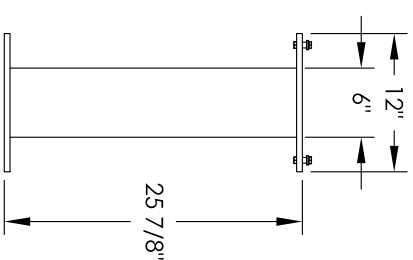

# Versatile™ 4C Pedestal Mount Mailbox, 4C10D-18-P

## COMPARTMENT CHART

DESCRIPTION	COMPARTMENT	COMPARTMENT SIZE	QTY.
MAILBOX	MB1	3" H X 12" W X 15" D	18
OUTGOING MAIL	OM2	6-1/2" H X 12" W X 15" D	1

PRODUCT SERIES: VERSATILE™ 4C PEDESTAL MOUNT MAILBOX

- NOTES:
1. 4C pedestal units are for private applications only / not USPS Approved.
  2. May be installed outside or inside - see foundation specification details within the 4C Installation Manual.

MODEL	4C10D-18-P	REV	B
SCALE	NONE	LAST REV DATE	5/12/2014
DRAWING NUMBER	4C10D-18-PCS	DRAWN BY	RAK