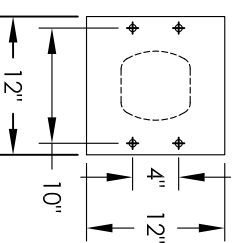

# Versatile™ 4C Pedestal Mount Mailbox, 4C10D-18-P

## COMPARTMENT CHART

DESCRIPTION	COMPARTMENT	COMPARTMENT SIZE	QTY.
MAILBOX	MB1	3" H X 12" W X 15" D	18
OUTGOING MAIL	OM2	6-1/2" H X 12" W X 15" D	1

PRODUCT SERIES: VERSATILE™ 4C PEDESTAL MOUNT MAILBOX

- NOTES:
1. 4C pedestal units are for private applications only / not USPS Approved.
  2. May be installed outside or inside - see foundation specification details within the 4C Installation Manual.