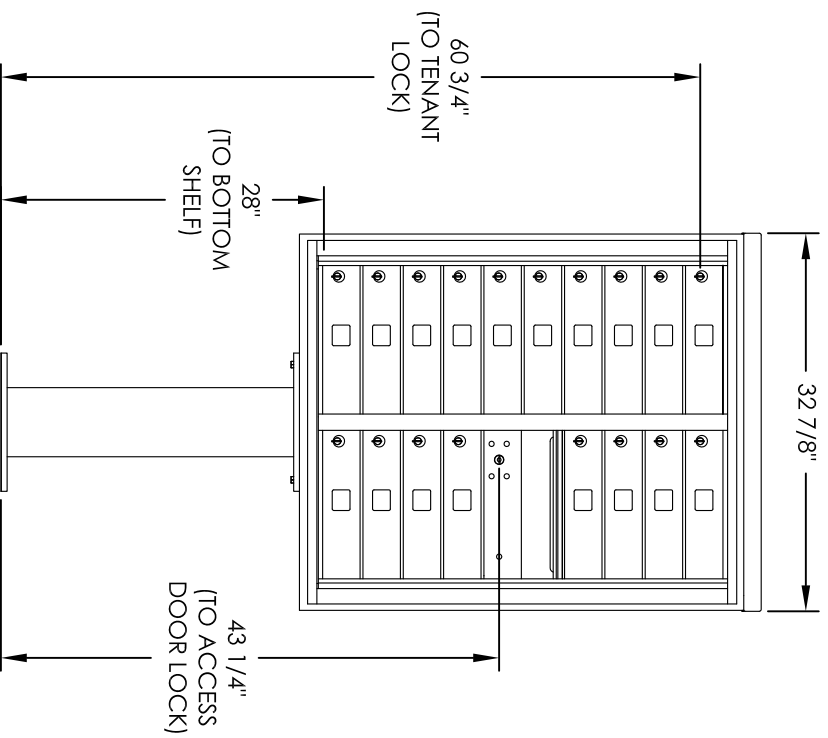

# Versatile™ 4C Pedestal Mount Mailbox, 4C10D-18-P

## PEDESTAL DETAIL

## COMPARTMENT CHART

DESCRIPTION	COMPARTMENT	COMPARTMENT SIZE	QTY.
MAILBOX	MB1	3" H X 12" W X 15" D	18
OUTGOING MAIL	OM2	6-1/2" H X 12" W X 15" D	1

PRODUCT SERIES: VERSATILE™ 4C PEDESTAL MOUNT MAILBOX

- NOTES:
1. 4C pedestal units are for private applications only / not USPS Approved.
  2. May be installed outside or inside - see foundation specification details within the 4C Installation Manual.

MODEL	4C10D-18-P	REV	B
SCALE	NONE	LAST REV DATE	5/12/2014
DRAWING NUMBER	4C10D-18-PCS	DRAWN BY	RAK