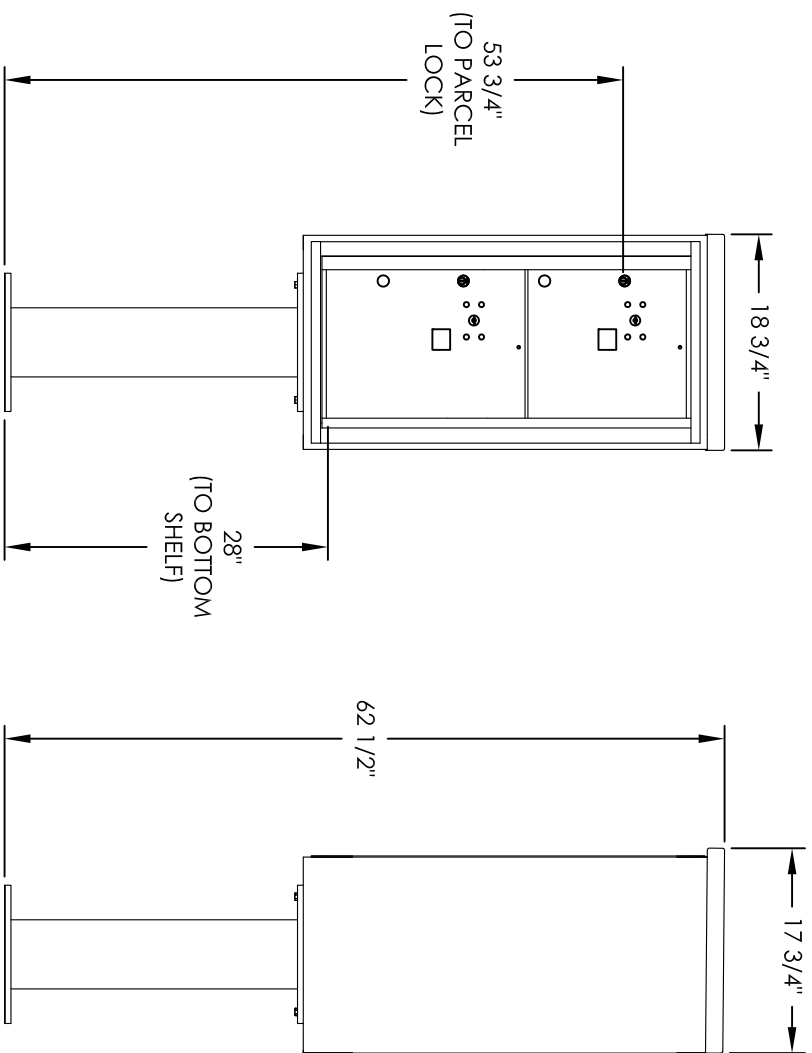

Versatile™ 4C Pedestal Mount Mailbox, 4C09S-2P-P

PEDESTAL DETAIL

COMPARTMENT CHART

DESCRIPTION	COMPARTMENT	COMPARTMENT SIZE	QTY.
PARCEL	PL4	13-1/2" H x 12" W x 15" D	1
PARCEL	PL5	17" H x 12" W x 15" D	1

PRODUCT SERIES: VERSATILE™ 4C PEDESTAL MOUNT MAILBOX

- NOTES:
1. 4C pedestal units are for private applications only / not USPS Approved.
 2. May be installed outside or inside - see foundation specification details within the 4C Installation Manual.

MODEL	4C09S-2P-P	REV	B
SCALE	NONE	LAST REV DATE	5/14/2014
DRAWING NUMBER	4C09S-2P-PCS	DRAWN BY	SDH