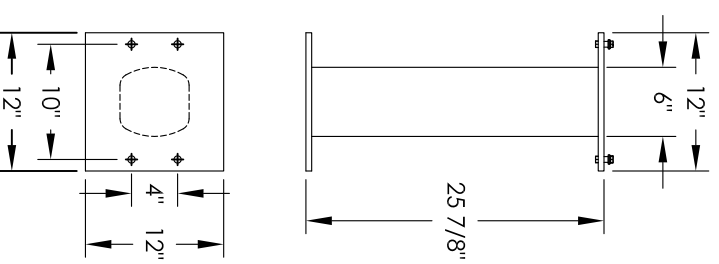

Versatile™ 4C Pedestal Mount Mailbox, 4C09S-2P-P

PEDESTAL DETAIL

COMPARTMENT CHART

DESCRIPTION	COMPARTMENT	COMPARTMENT SIZE	QTY.
PARCEL	PL4	13-1/2" H x 12" W x 15" D	1
PARCEL	PL5	17" H x 12" W x 15" D	1

PRODUCT SERIES: VERSATILE™ 4C PEDESTAL MOUNT MAILBOX

- NOTES:
1. 4C pedestal units are for private applications only / not USPS Approved.
 2. May be installed outside or inside - see foundation specification details within the 4C Installation Manual.

MODEL	4C09S-2P-P	REV	B
SCALE	NONE	LAST REV DATE	5/14/2014
DRAWING NUMBER	4C09S-2P-PCS	DRAWN BY	SDH