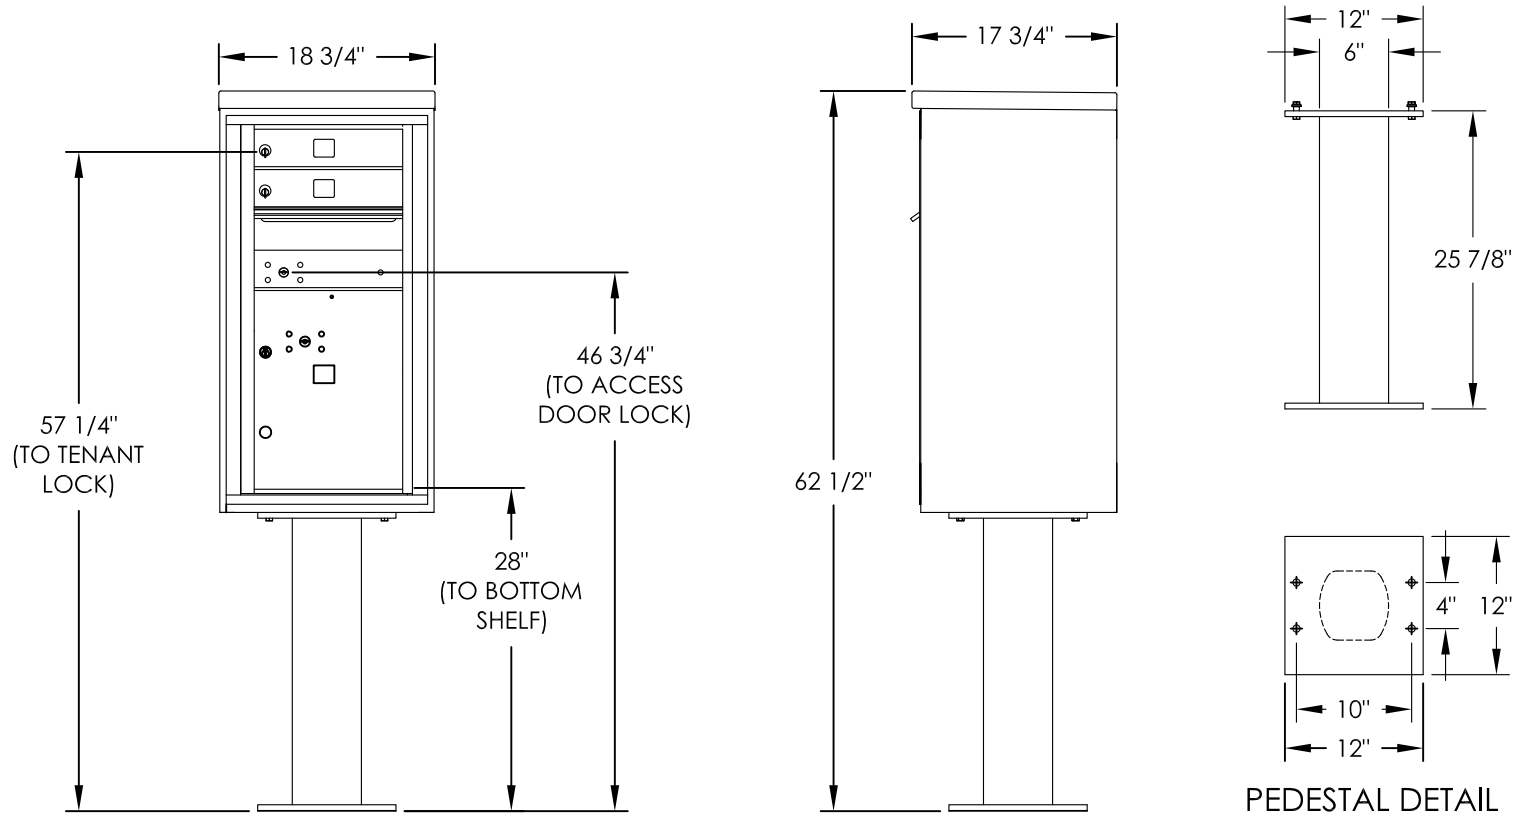

versatile™ 4C Pedestal Mount Mailbox, 4C09S-02-P

PEDESTAL DETAIL

COMPARTMENT CHART

DESCRIPTION	COMPARTMENT	COMPARTMENT SIZE	QTY.
MAILBOX	MB1	3" H x 12" W x 15" D	2
OUTGOING MAIL	OM2	6-1/2" H x 12" W x 15" D	1
PARCEL	PL5	17" H x 12" W x 15" D	1

NOTES:

- 4C pedestal units are for private applications only / not USPS Approved.
- May be installed outside or inside - see foundation specification details within the 4C Installation Manual.

PRODUCT SERIES: VERSATILE™ 4C PEDESTAL MOUNT MAILBOX

MODEL	4C09S-02-P	REV	B
SCALE	NONE	LAST REV DATE	5/14/2014
DRAWING NUMBER	4C09S-02-PCS	DRAWN BY	SDH