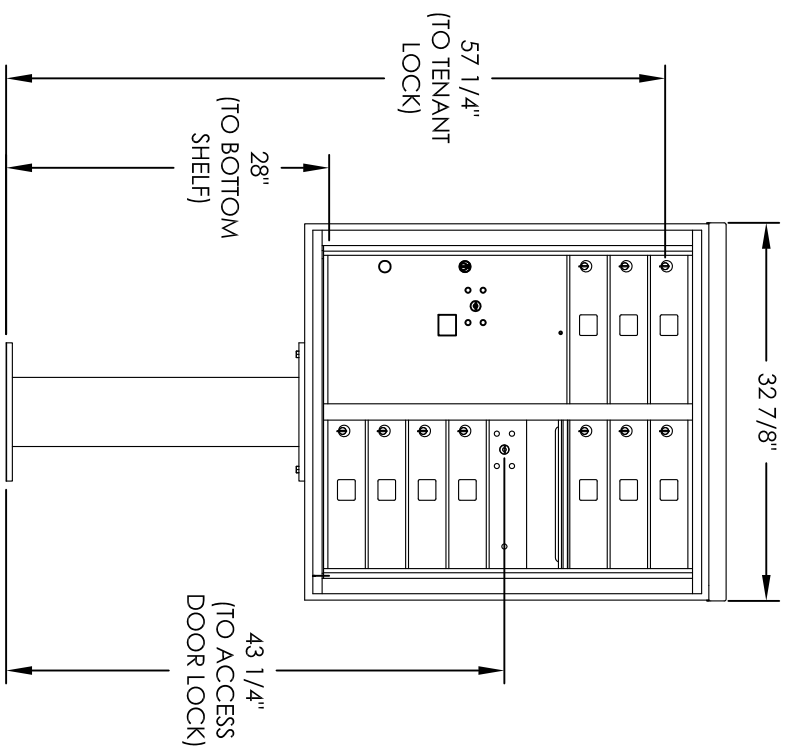

Versatile™ 4C Pedestal Mount Mailbox, 4C09D-10-P

COMPARTMENT CHART

DESCRIPTION	COMPARTMENT	COMPARTMENT SIZE	QTY.
MAILBOX	MB1	3" H x 12" W x 15" D	10
OUTGOING MAIL	OM2	6-1/2" H x 12" W x 15" D	1
PARCEL	PL6	20-1/2" H x 12" W x 15" D	1

PRODUCT SERIES: VERSATILE™ 4C PEDESTAL MOUNT MAILBOX

- NOTES:
1. 4C pedestal units are for private applications only / not USPS Approved.
 2. May be installed outside or inside - see foundation specification details within the 4C Installation Manual.

MODEL	4C09D-10-P	REV	B
SCALE	NONE	LAST REV DATE	5/14/2014
DRAWING NUMBER	4C09D-10-PCS	DRAWN BY	SDH