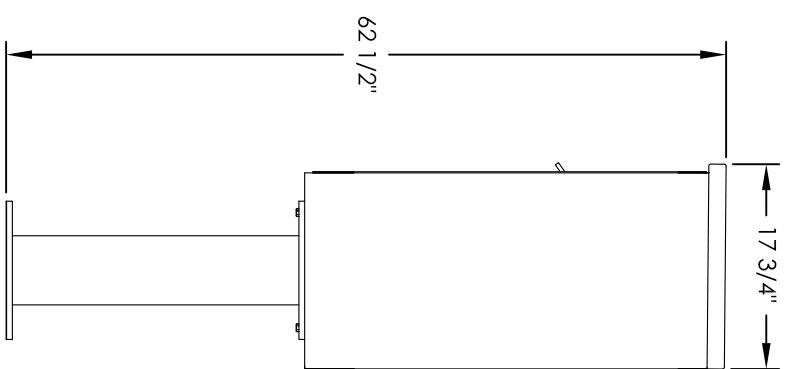

Versatile™ 4C Pedestal Mount Mailbox, 4C09D-10-P

COMPARTMENT CHART

DESCRIPTION	COMPARTMENT	COMPARTMENT SIZE	QTY.
MAILBOX	MB1	3" H x 12" W x 15" D	10
OUTGOING MAIL	OM2	6-1/2" H x 12" W x 15" D	1
PARCEL	PL6	20-1/2" H x 12" W x 15" D	1

PRODUCT SERIES: VERSATILE™ 4C PEDESTAL MOUNT MAILBOX

- NOTES:
1. 4C pedestal units are for private applications only / not USPS Approved.
 2. May be installed outside or inside - see foundation specification details within the 4C Installation Manual.

MODEL	4C09D-10-P	REV	B
SCALE	NONE	LAST REV DATE	5/14/2014
DRAWING NUMBER	4C09D-10-PCS	DRAWN BY	SDH