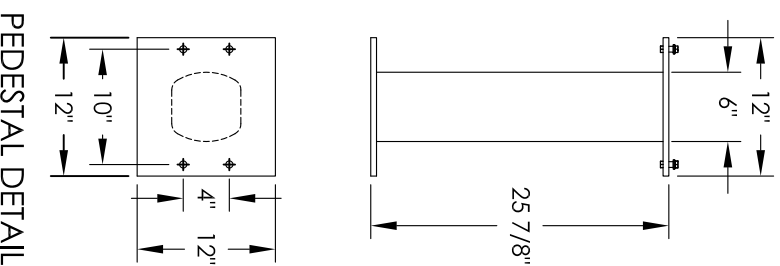

Versatile™ 4C Pedestal Mount Mailbox, 4C09D-10-P

COMPARTMENT CHART

DESCRIPTION	COMPARTMENT	COMPARTMENT SIZE	QTY.
MAILBOX	MB1	3" H x 12" W x 15" D	10
OUTGOING MAIL	OM2	6-1/2" H x 12" W x 15" D	1
PARCEL	PL6	20-1/2" H x 12" W x 15" D	1

PRODUCT SERIES: VERSATILE™ 4C PEDESTAL MOUNT MAILBOX

- NOTES:
1. 4C pedestal units are for private applications only / not USPS Approved.
 2. May be installed outside or inside - see foundation specification details within the 4C Installation Manual.

MODEL	4C09D-10-P	REV	B
SCALE	NONE	LAST REV DATE	5/14/2014
DRAWING NUMBER	4C09D-10-PCS	DRAWN BY	SDH