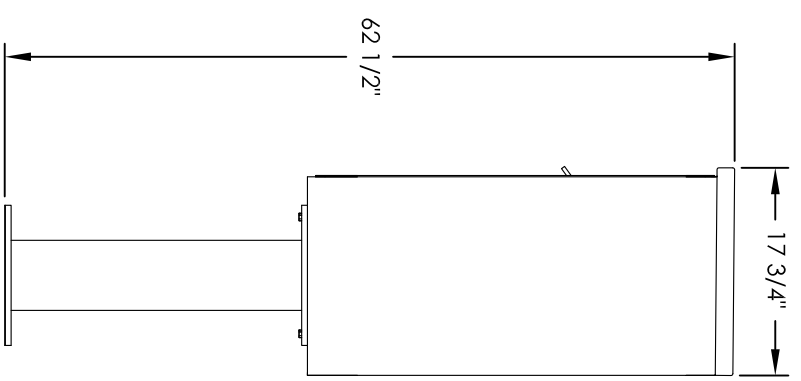

Versatile™ 4C Pedestal Mount Mailbox, 4C09D-06-P

PEDESTAL DETAIL

COMPARTMENT CHART

DESCRIPTION	COMPARTMENT	COMPARTMENT SIZE	QTY.
MAILBOX	MB1	3" H x 12" W x 15" D	1
MAILBOX	MB3	10" H x 12" W x 15" D	5
OUTGOING MAIL	OM2	6-1/2" H x 12" W x 15" D	1

PRODUCT SERIES: VERSATILE™ 4C PEDESTAL MOUNT MAILBOX

- NOTES:
1. 4C pedestal units are for private applications only / not USPS Approved.
 2. May be installed outside or inside - see foundation specification details within the 4C Installation Manual.

MODEL	4C09D-06-P	REV	C
SCALE	NONE	LAST REV DATE	5/15/14
DRAWING NUMBER	4C09D-06-PCS	DRAWN BY	SDH