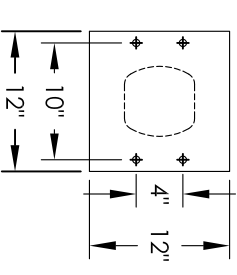

Versatile™ 4C Pedestal Mount Mailbox, 4C09D-06-P

PEDESTAL DETAIL

COMPARTMENT CHART

DESCRIPTION	COMPARTMENT	COMPARTMENT SIZE	QTY.
MAILBOX	MB1	3" H x 12" W x 15" D	1
MAILBOX	MB3	10" H x 12" W x 15" D	5
OUTGOING MAIL	OM2	6-1/2" H x 12" W x 15" D	1

MODEL	4C09D-06-P	REV	C
SCALE	NONE	LAST REV DATE	5/15/14
DRAWING NUMBER	4C09D-06-PCS	DRAWN BY	SDH