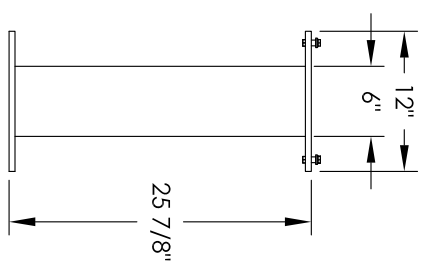

Versatile™ 4C Pedestal Mount Mailbox, 4C09D-06-P

PEDESTAL DETAIL

COMPARTMENT CHART

DESCRIPTION	COMPARTMENT	COMPARTMENT SIZE	QTY.
MAILBOX	MB1	3" H x 12" W x 15" D	1
MAILBOX	MB3	10" H x 12" W x 15" D	5
OUTGOING MAIL	OM2	6-1/2" H x 12" W x 15" D	1

MODEL	4C09D-06-P	REV	C
SCALE	NONE	LAST REV DATE	5/15/14
DRAWING NUMBER	4C09D-06-PCS	DRAWN BY	SDH