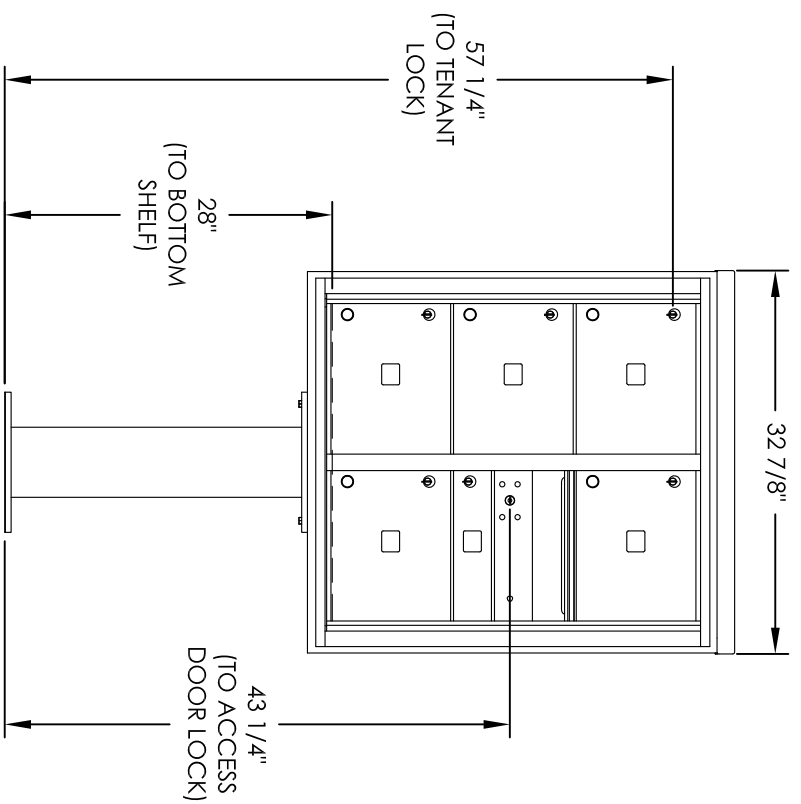

Versatile™ 4C Pedestal Mount Mailbox, 4C09D-06-P

PEDESTAL DETAIL

COMPARTMENT CHART

DESCRIPTION	COMPARTMENT	COMPARTMENT SIZE	QTY.
MAILBOX	MB1	3" H x 12" W x 15" D	1
MAILBOX	MB3	10" H x 12" W x 15" D	5
OUTGOING MAIL	OM2	6-1/2" H x 12" W x 15" D	1

PRODUCT SERIES: VERSATILE™ 4C PEDESTAL MOUNT MAILBOX

- NOTES:
1. 4C pedestal units are for private applications only / not USPS Approved.
 2. May be installed outside or inside - see foundation specification details within the 4C Installation Manual.

MODEL	4C09D-06-P	REV	C
SCALE	NONE	LAST REV DATE	5/15/14
DRAWING NUMBER	4C09D-06-PCS	DRAWN BY	SDH