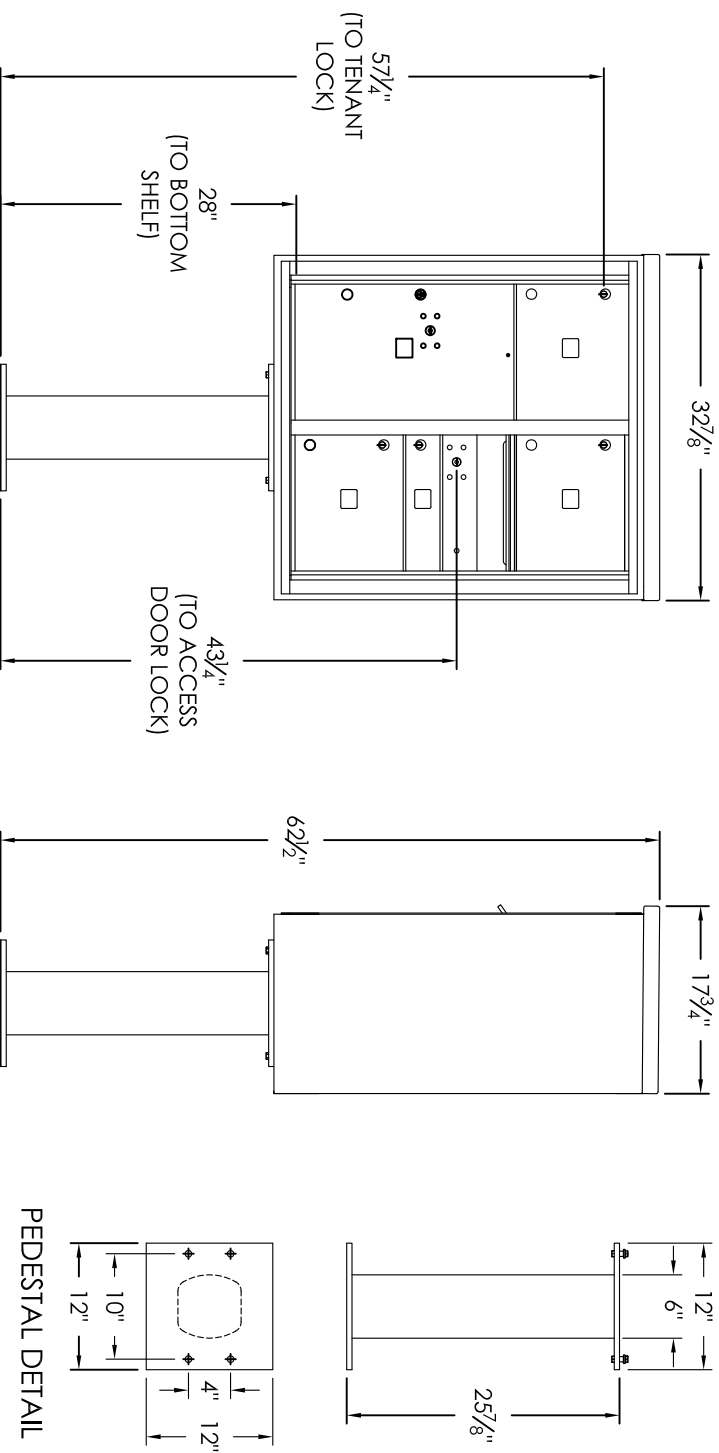

Versatile™ 4C Pedestal Mount Mailbox, 4C09D-04-P

PEDESTAL DETAIL

COMPARTMENT CHART

DESCRIPTION	COMPARTMENT	COMPARTMENT SIZE	QTY.
MAILBOX	MB1	3" H x 12" W x 15" D	1
MAILBOX	MB3	10" H x 12" W x 15" D	3
OUTGOING MAIL	OM2	6-1/2" H x 12" W x 15" D	1
PARCEL	PL6	20-1/2" H x 12" W x 15" D	1

PRODUCT SERIES: VERSATILE™ 4C PEDESTAL MOUNT MAILBOX

- NOTES:
1. 4C pedestal units are for private applications only / not USPS Approved.
 2. May be installed outside or inside - see foundation specification details within the 4C Installation Manual.

MODEL	4C09D-04-P	REV	B
SCALE	NONE	LAST REV DATE	5/14/2014
DRAWING NUMBER	4C09D-04-PCS	DRAWN BY	SDH