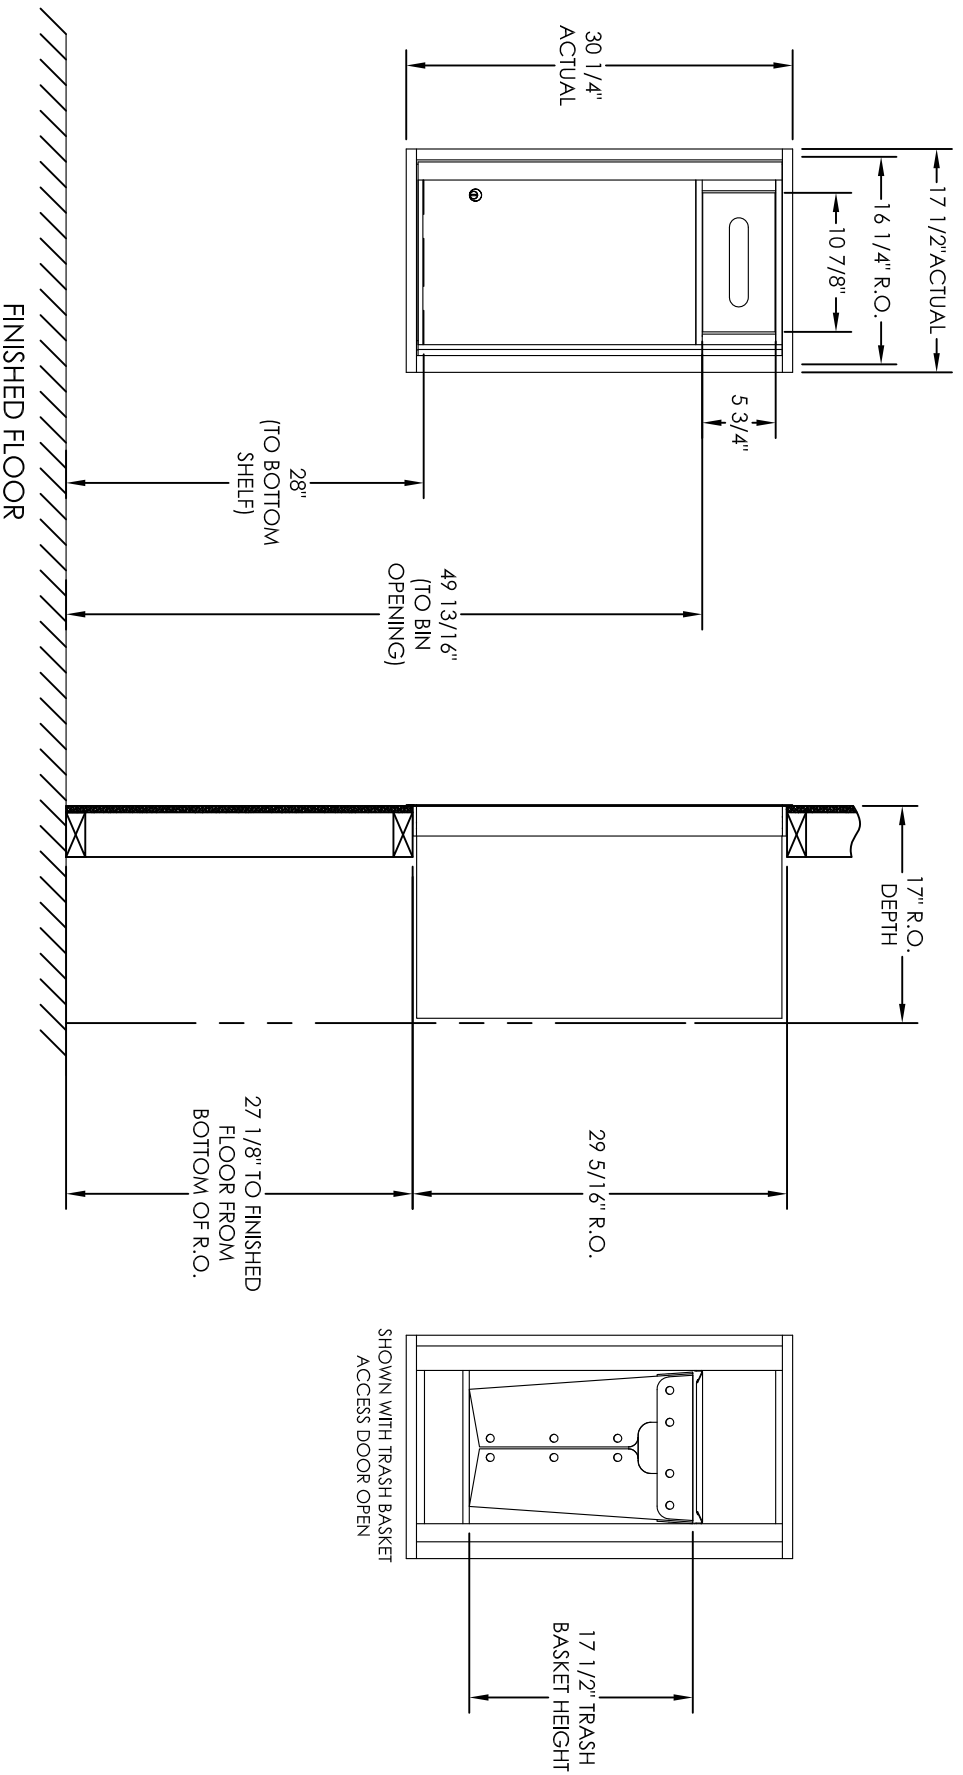

Versatile™ 4C Trash/Recycling Bin, 4C08S-BIN

- Notes:
1. 4C Trash / Recycling Bins are for private applications only / not USFS Approved.
 2. Module may be recessed, surface, or pedestal mounted and coordinates with Florence versatile™ 4C mailbox modules, see installation manual for details.
 3. Includes (1) trash/recycling compartment, (1) 10-gallon trash basket made of recycled plastic and customized to compartment (Note: trash bag furnished by others).

PRODUCT SERIES: VERSATILE™ 4C TRASH/RECYCLING BIN

MODEL	4C08S-BIN	REV	E
SCALE	NONE	LAST REV DATE	6/17/14
DRAWING NUMBER	4C08S-BINCS	DRAWN BY	AFD