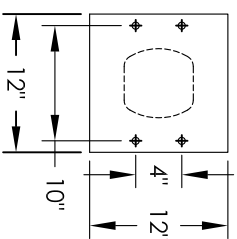

Versatile™ 4C Pedestal Mount Mailbox, 4C08S-2P-P

PEDESTAL DETAIL

COMPARTMENT CHART

DESCRIPTION	COMPARTMENT	COMPARTMENT SIZE	QTY.
PARCEL	PL3	10" H x 12" W x 15" D	1
PARCEL	PL5	17" H x 12" W x 15" D	1

PRODUCT SERIES: VERSATILE™ 4C PEDESTAL MOUNT MAILBOX