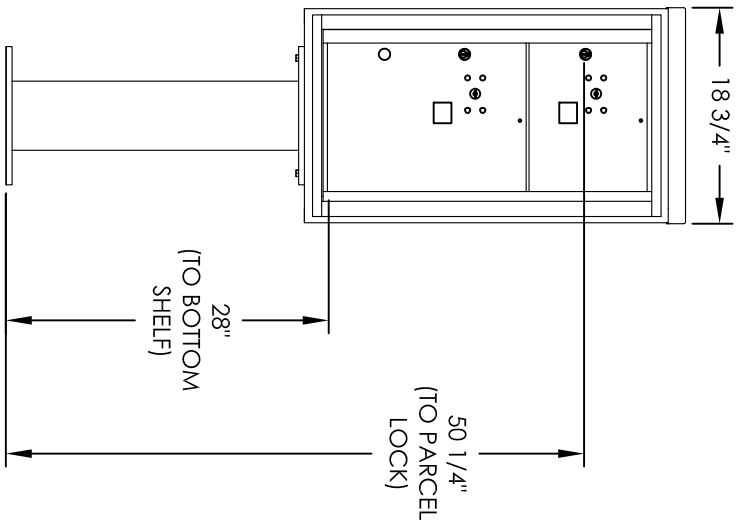

Versatile™ 4C Pedestal Mount Mailbox, 4C08S-2P-P

PEDESTAL DETAIL

COMPARTMENT CHART

DESCRIPTION	COMPARTMENT	COMPARTMENT SIZE	QTY.
PARCEL	PL3	10" H x 12" W x 15" D	1
PARCEL	PL5	17" H x 12" W x 15" D	1

PRODUCT SERIES: VERSATILE™ 4C PEDESTAL MOUNT MAILBOX

- NOTES:
1. 4C pedestal units are for private applications only / not USPS Approved.
 2. May be installed outside or inside - see foundation specification details within the 4C Installation Manual.

MODEL	4C08S-2P-P	REV	B
SCALE	NONE	LAST REV DATE	5/10/2014
DRAWING NUMBER	4C08S-2P-PCS	DRAWN BY	RAK