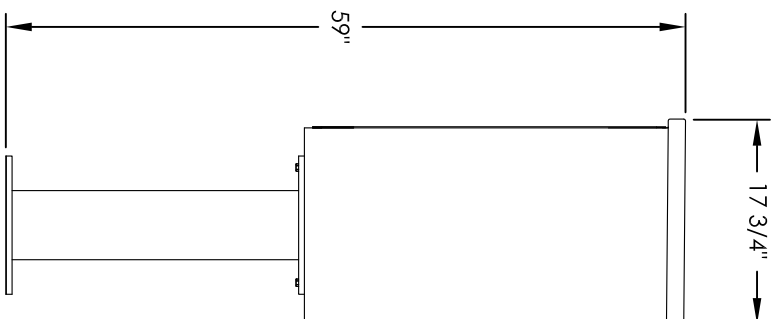

Versatile™ 4C Pedestal Mount Mailbox, 4C08S-2P-P

PEDESTAL DETAIL

COMPARTMENT CHART

DESCRIPTION	COMPARTMENT	COMPARTMENT SIZE	QTY.
PARCEL	PL3	10" H x 12" W x 15" D	1
PARCEL	PL5	17" H x 12" W x 15" D	1

PRODUCT SERIES: VERSATILE™ 4C PEDESTAL MOUNT MAILBOX

- NOTES:
1. 4C pedestal units are for private applications only / not USPS Approved.
 2. May be installed outside or inside - see foundation specification details within the 4C Installation Manual.

MODEL	4C08S-2P-P	REV	B
SCALE	NONE	LAST REV DATE	5/10/2014
DRAWING NUMBER	4C08S-2P-PCS	DRAWN BY	RAK