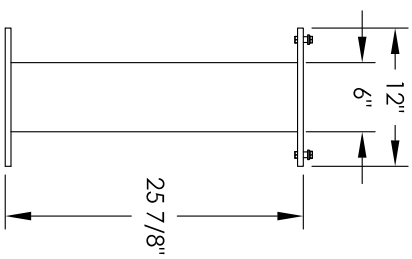

Versatile™ 4C Pedestal Mount Mailbox, 4C08S-2P-P

PEDESTAL DETAIL

COMPARTMENT CHART

DESCRIPTION	COMPARTMENT	COMPARTMENT SIZE	QTY.
PARCEL	PL3	10" H x 12" W x 15" D	1
PARCEL	PL5	17" H x 12" W x 15" D	1

PRODUCT SERIES: VERSATILE™ 4C PEDESTAL MOUNT MAILBOX

- NOTES:
1. 4C pedestal units are for private applications only / not USPS Approved.
 2. May be installed outside or inside - see foundation specification details within the 4C Installation Manual.

MODEL	4C08S-2P-P	REV	B
SCALE	NONE	LAST REV DATE	5/10/2014
DRAWING NUMBER	4C08S-2P-PCS	DRAWN BY	RAK