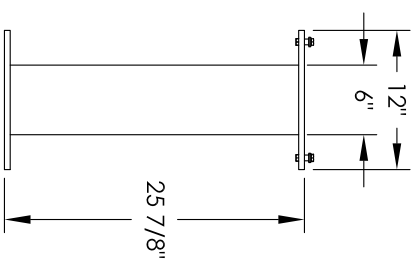

# Versatile™ 4C Pedestal Mount Mailbox, 4C08D-07-P

## COMPARTMENT CHART

DESCRIPTION	COMPARTMENT	COMPARTMENT SIZE	QTY.
MAILBOX	MB2	6-1/2H x 12" W x 15" D	7
OUTGOING MAIL	OM2	6-1/2H x 12" W x 15" D	1

PRODUCT SERIES: VERSATILE™ 4C PEDESTAL MOUNT MAILBOX

- NOTES:
1. 4C pedestal units are for private applications only / not USPS Approved.
  2. May be installed outside or inside - see foundation specification details within the 4C Installation Manual.

MODEL	4C08D-07-P	REV	B
SCALE	NONE	LAST REV DATE	5/10/2014
DRAWING NUMBER	4C08D-07-PCS	DRAWN BY	RAK