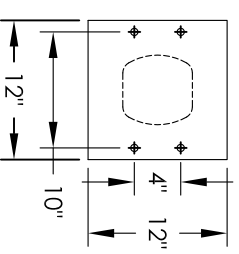

# Versatile™ 4C Pedestal Mount Mailbox, 4C08D-07-P

## COMPARTMENT CHART

DESCRIPTION	COMPARTMENT	COMPARTMENT SIZE	QTY.
MAILBOX	MB2	6-1/2H x 12" W x 15" D	7
OUTGOING MAIL	OM2	6-1/2H x 12" W x 15" D	1

PRODUCT SERIES: VERSATILE™ 4C PEDESTAL MOUNT MAILBOX

- NOTES:
1. 4C pedestal units are for private applications only / not USPS Approved.
  2. May be installed outside or inside - see foundation specification details within the 4C Installation Manual.

MODEL	4C08D-07-P	REV	B
SCALE	NONE	LAST REV DATE	5/10/2014
DRAWING NUMBER	4C08D-07-PCS	DRAWN BY	RAK