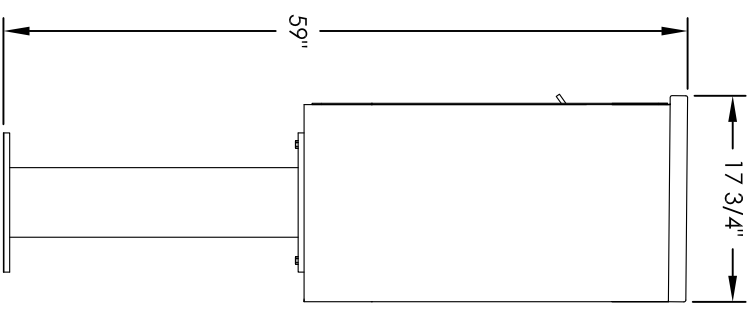

# Versatile™ 4C Pedestal Mount Mailbox, 4C08D-07-P

## COMPARTMENT CHART

DESCRIPTION	COMPARTMENT	COMPARTMENT SIZE	QTY.
MAILBOX	MB2	6-1/2H x 12" W x 15" D	7
OUTGOING MAIL	OM2	6-1/2H x 12" W x 15" D	1

PRODUCT SERIES: VERSATILE™ 4C PEDESTAL MOUNT MAILBOX

- NOTES:
1. 4C pedestal units are for private applications only / not USPS Approved.
  2. May be installed outside or inside - see foundation specification details within the 4C Installation Manual.

MODEL	4C08D-07-P	REV	B
SCALE	NONE	LAST REV DATE	5/10/2014
DRAWING NUMBER	4C08D-07-PCS	DRAWN BY	RAK