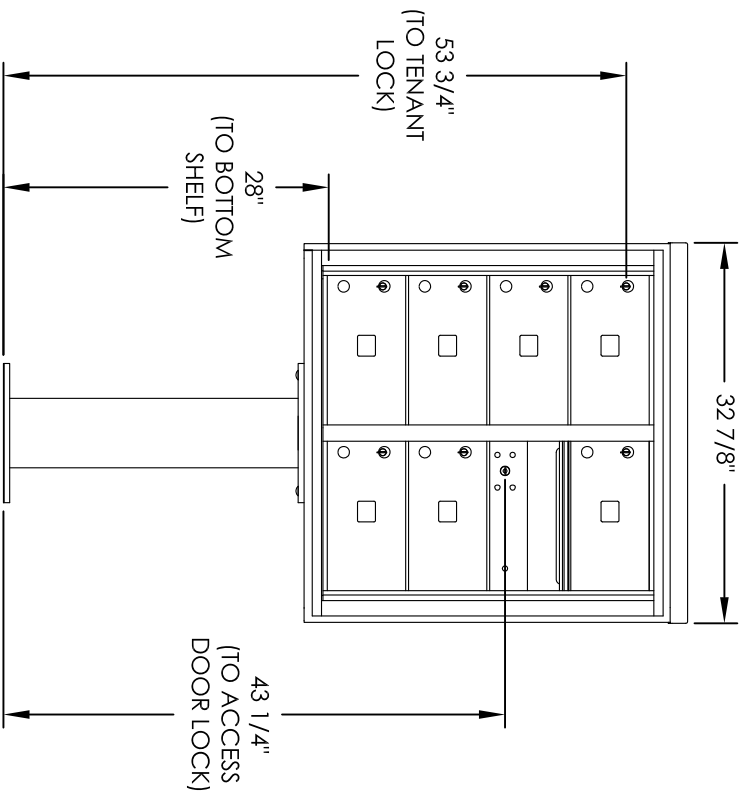

# Versatile™ 4C Pedestal Mount Mailbox, 4C08D-07-P

## PEDESTAL DETAIL

## COMPARTMENT CHART

DESCRIPTION	COMPARTMENT	COMPARTMENT SIZE	QTY.
MAILBOX	MB2	6-1/2H x 12" W x 15" D	7
OUTGOING MAIL	OM2	6-1/2H x 12" W x 15" D	1

PRODUCT SERIES: VERSATILE™ 4C PEDESTAL MOUNT MAILBOX

- NOTES:
1. 4C pedestal units are for private applications only / not USPS Approved.
  2. May be installed outside or inside - see foundation specification details within the 4C Installation Manual.

MODEL	4C08D-07-P	REV	B
SCALE	NONE	LAST REV DATE	5/10/2014
DRAWING NUMBER	4C08D-07-PCS	DRAWN BY	RAK