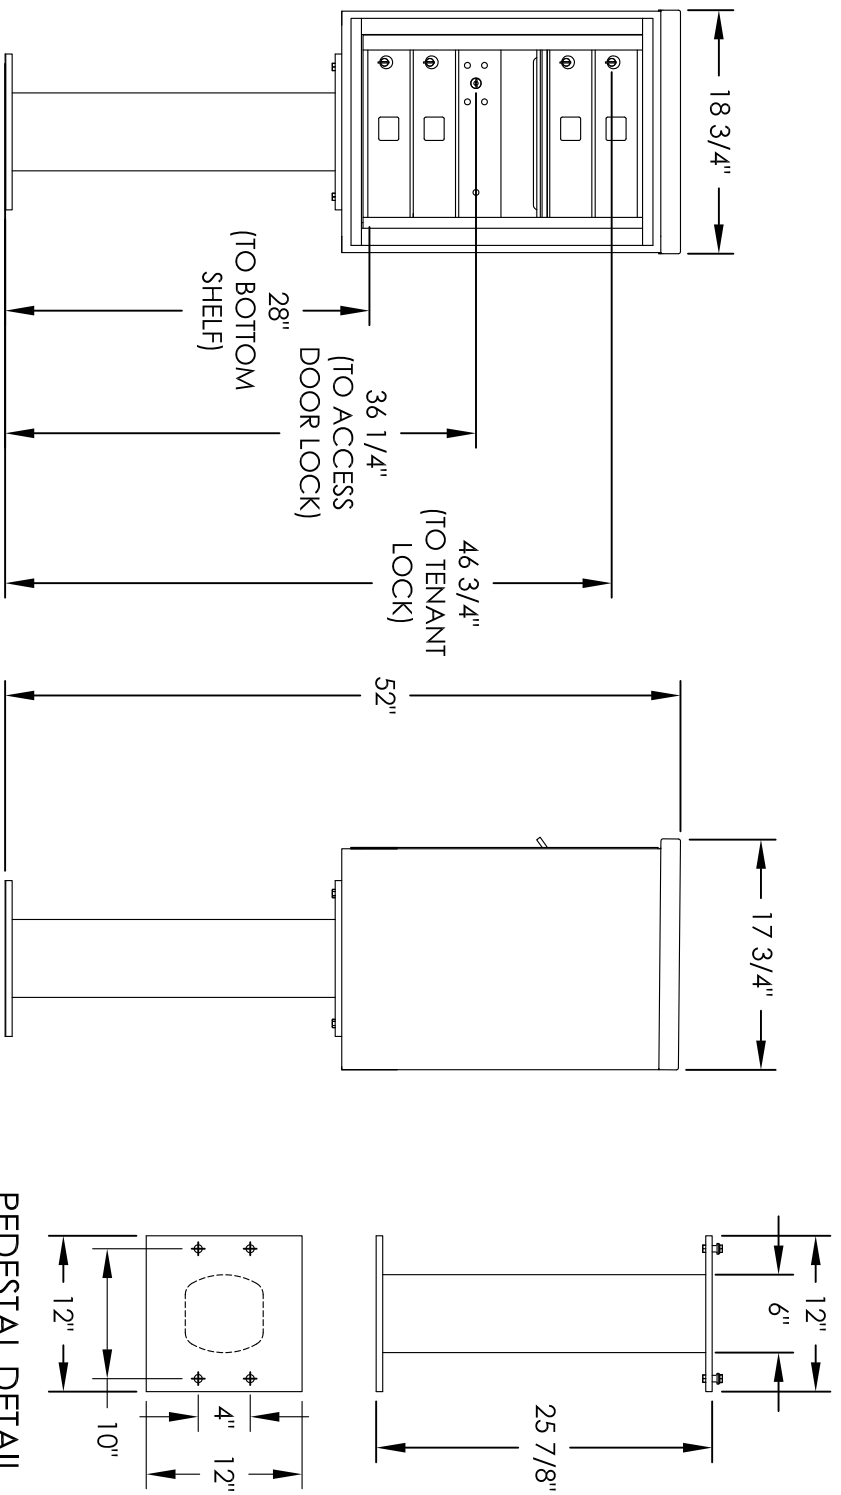

# Versatile™ 4C Pedestal Mount Mailbox, 4C06S-04-P

## PEDESTAL DETAIL

## COMPARTMENT CHART

DESCRIPTION	COMPARTMENT	COMPARTMENT SIZE	QTY.
MAILBOX	MB1	3" H x 12" W x 15" D	4
OUTGOING MAIL	OM2	6-1/2" H x 12" W x 15" D	1

PRODUCT SERIES: VERSATILE™ 4C PEDESTAL MOUNT MAILBOX

- NOTES:
1. 4C pedestal units are for private applications only / not USPS Approved.
  2. May be installed outside or inside - see foundation specification details within the 4C Installation Manual.

MODEL 4C06S-04-P		REV B
SCALE NONE	LAST REV DATE 5/13/14	
DRAWING NUMBER 4C06S-04-PCS	DRAWN BY RS	