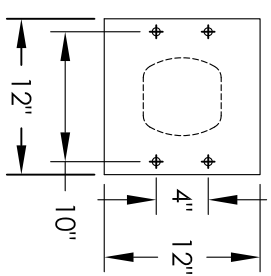

# Versatile™ 4C Pedestal Mount Mailbox, 4C06S-04-P

## COMPARTMENT CHART

DESCRIPTION	COMPARTMENT	COMPARTMENT SIZE	QTY.
MAILBOX	MB1	3" H x 12" W x 15" D	4
OUTGOING MAIL	OM2	6-1/2" H x 12" W x 15" D	1

PRODUCT SERIES: VERSATILE™ 4C PEDESTAL MOUNT MAILBOX

- NOTES:
1. 4C pedestal units are for private applications only / not USPS Approved.
  2. May be installed outside or inside - see foundation specification details within the 4C Installation Manual.

MODEL 4C06S-04-P		REV B
SCALE NONE	LAST REV DATE 5/13/14	
DRAWING NUMBER 4C06S-04-PCS	DRAWN BY RS	