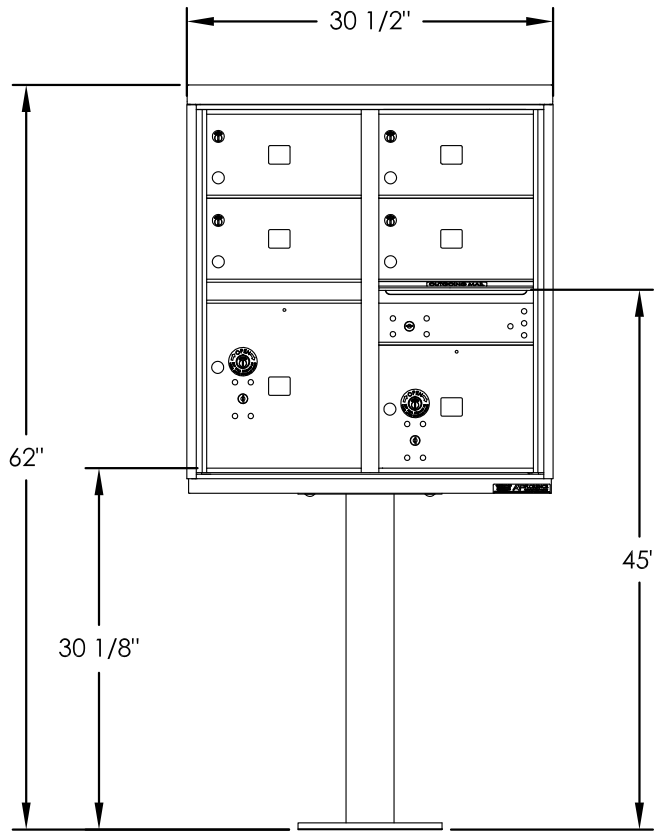

vital™ Cluster Box Unit - Type V

FRONT VIEW

SIDE VIEW

PEDESTAL

PEDESTAL BASE
BOLT PATTERN

DOOR CHART

DOOR TYPE	DIMENSION (HEIGHT x WIDTH)
TENANT	6-3/4" x 12-13/16"
10" PARCEL	10-1/4"x12-13/16"
13" PARCEL	13-3/4"x12-13/16"
OUTGOING SLOT	3/4"x11-3/4"

NOTES:

1. This CBU unit is approved for USPS and private applications.
2. Decorative mailbox accessories sold separately and are USPS Approved products.
3. CBU pedestal should be installed with included Rubber Pad; mounting hardware not included, refer to installation manual for recommendations.
4. The Florence "F" series CBU is Officially Licensed by USPS: License#CDSEQ-08-B-0012

PRODUCT SERIES: vital™ CLUSTER BOX UNIT			
MODEL 1570-4T5		REV A	
SCALE NONE		LAST REV DATE 9/26/2012	
DRAWING NUMBER 1570-4T5CS		DRAWN BY AFD	