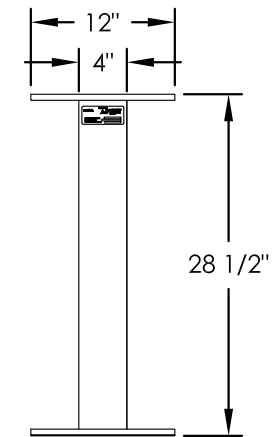

vital™ Cluster Box Unit - Type V

FRONT VIEW

SIDE VIEW

PEDESTAL

PEDESTAL BASE
BOLT PATTERN

DOOR CHART

DOOR TYPE	DIMENSION (HEIGHT x WIDTH)
TENANT	6-3/4" x 12-13/16"
10" PARCEL	10-1/4"x12-13/16"
13" PARCEL	13-3/4"x12-13/16"
OUTGOING SLOT	3/4"x11-3/4"

NOTES:

1. This CBU unit is approved for USPS and private applications.
2. Decorative mailbox accessories sold separately and are USPS Approved products.
3. CBU pedestal should be installed with included Rubber Pad; mounting hardware not included, refer to installation manual for recommendations.
4. The Florence "F" series CBU is Officially Licensed by USPS: License#CDSEQ-08-B-0012