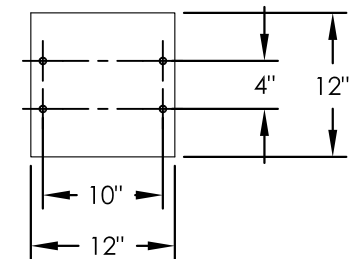

vital™ Cluster Box Unit - Type V

FRONT VIEW

SIDE VIEW

PEDESTAL

PEDESTAL BASE
BOLT PATTERN

DOOR CHART

DOOR TYPE	DIMENSION (HEIGHT x WIDTH)
TENANT	6-3/4" x 12-13/16"
10" PARCEL	10-1/4"x12-13/16"
13" PARCEL	13-3/4"x12-13/16"
OUTGOING SLOT	3/4"x11-3/4"

NOTES:

1. This CBU unit is approved for USPS and private applications.
2. Decorative mailbox accessories sold separately and are USPS Approved products.
3. CBU pedestal should be installed with included Rubber Pad; mounting hardware not included, refer to installation manual for recommendations.
4. The Florence "F" series CBU is Officially Licensed by USPS: License#CDSEQ-08-B-0012