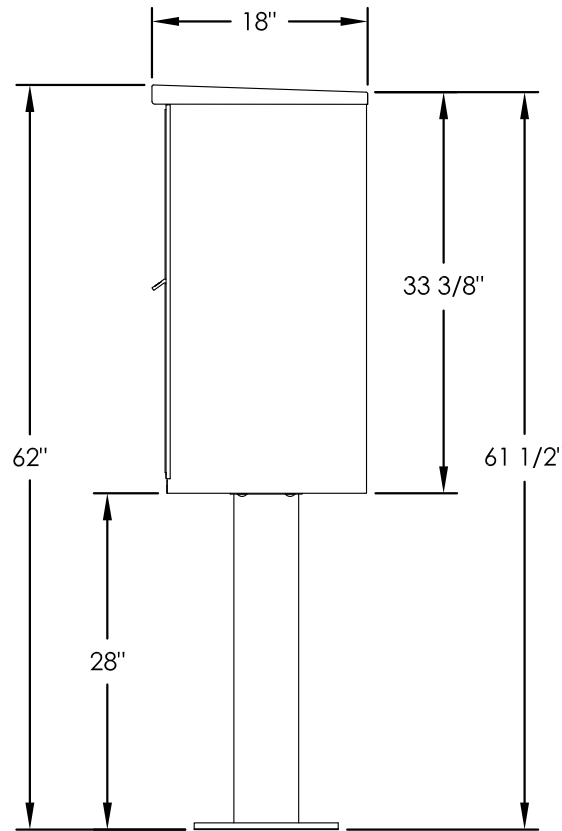

vital™ Cluster Box Unit - Type V

FRONT VIEW

SIDE VIEW

PEDESTAL

PEDESTAL BASE
BOLT PATTERN

DOOR CHART

DOOR TYPE	DIMENSION (HEIGHT x WIDTH)
TENANT	6-3/4" x 12-13/16"
10" PARCEL	10-1/4"x12-13/16"
13" PARCEL	13-3/4"x12-13/16"
OUTGOING SLOT	3/4"x11-3/4"

PRODUCT SERIES: vital™ CLUSTER BOX UNIT			
MODEL 1570-4T5		REV A	
SCALE NONE		LAST REV DATE 9/26/2012	
DRAWING NUMBER 1570-4T5CS		DRAWN BY AFD	