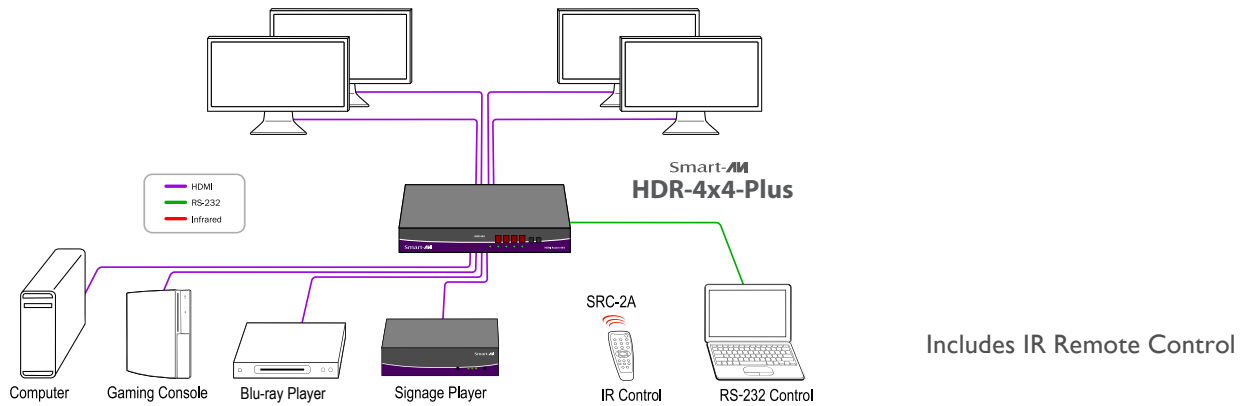

OVERVIEW

To distribute and switch the latest in 4K (3840x2160 @30Hz) HDMI video signals, the HDR-4x4-Plus allows users to independently route four inputs to four displays. Four outputs give users flexibility while routing HD audio and video signals with four displays. The HDR-4x4-Pro eliminates the need to disconnect and reconnect HDMI sources to a single display. The device is compatible with computer sources, live HD television feeds, Blu-ray players, gaming consoles, video cameras and more. Controlling the matrix switch is simple with the front-panel buttons, the included infrared remote control and the RS-232 port.

APPLICATION DIAGRAM