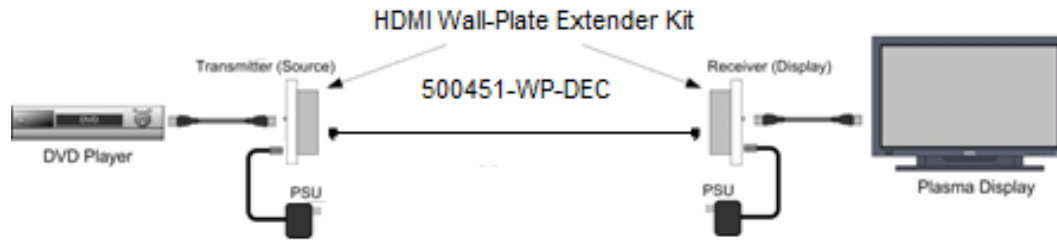

**HDMI Wall-Plate Extender Kit, HDBT, UHD-4K, Decora
500451-WP-DEC, 500451-WP-DEC-RX, 500451-WP-DEC-TX**

Typical Application: