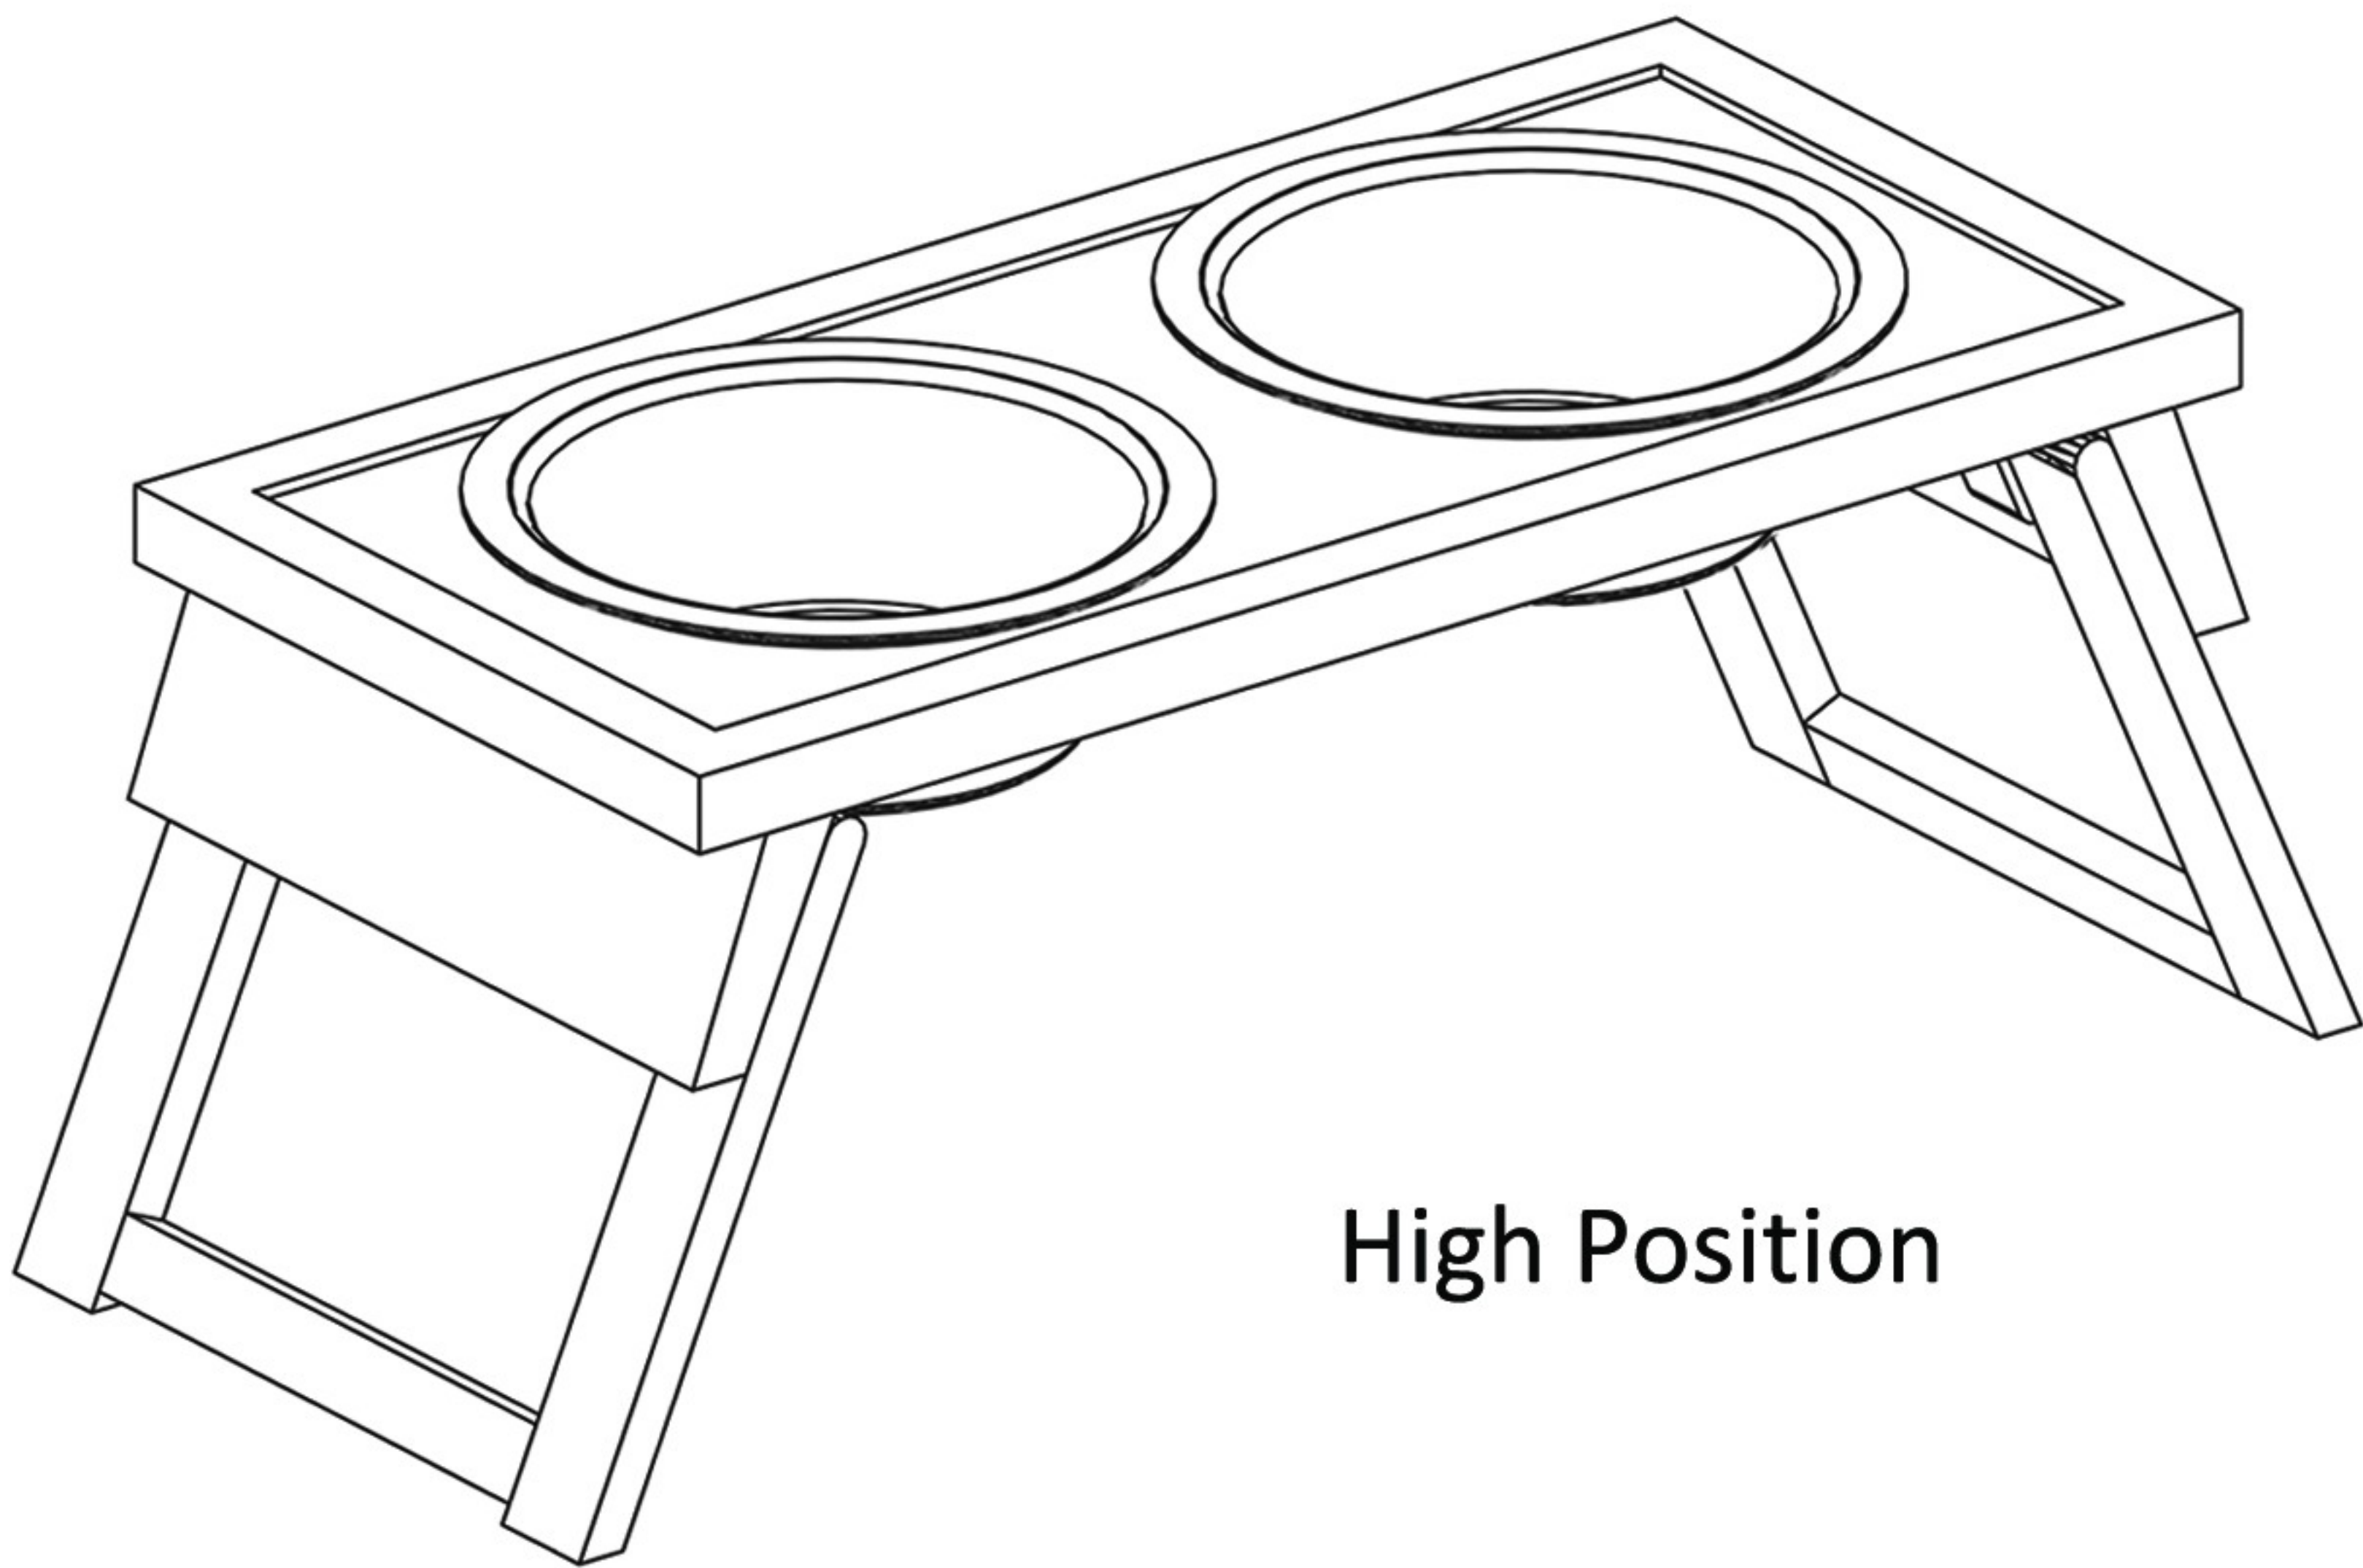

HiLo Adjustable Raised Diner

(EHHF200 series)

High Position

Low (Folding) Position

Congratulations and thank you for your purchase! Before you start, please check for damage or any missing parts. Please visit www.NewAgePet.com/customer-service to find additional assembly videos and help in requesting replacement parts, as well as additional instructions on cleaning, maintaining and painting your New Age product.