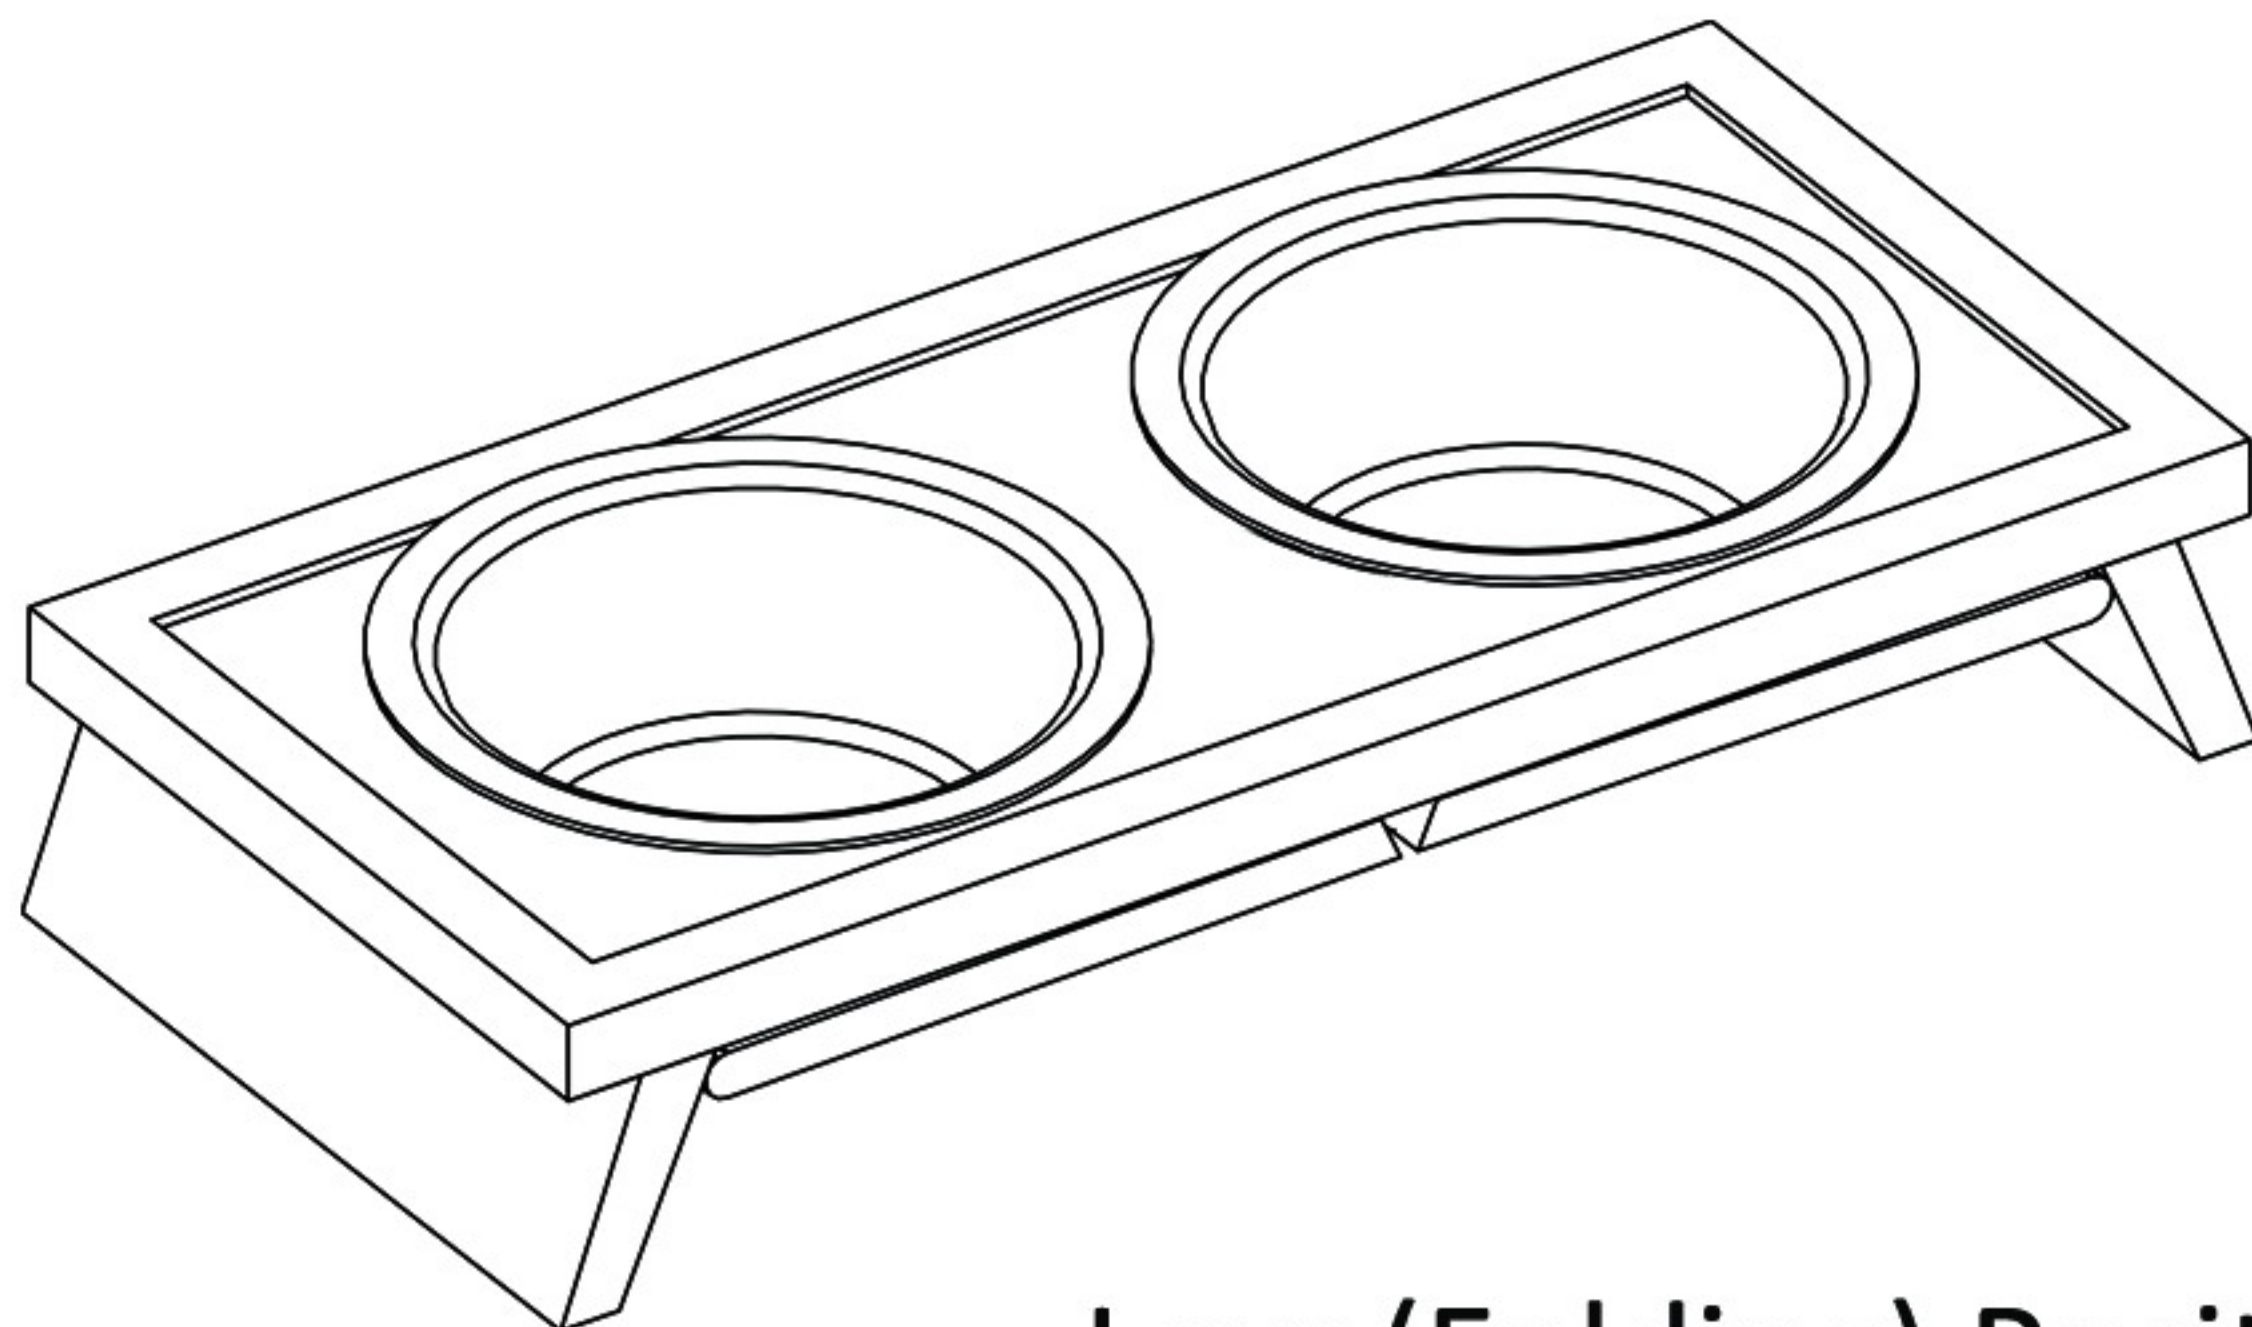

HiLo Adjustable Raised Diner

(EHHF200 series)

High Position

Low (Folding) Position

Congratulations and thank you for your purchase! Before you start, please check for damage or any missing parts. Please visit www.NewAgePet.com/customer-service to find additional assembly videos and help in requesting replacement parts, as well as additional instructions on cleaning, maintaining and painting your New Age product.