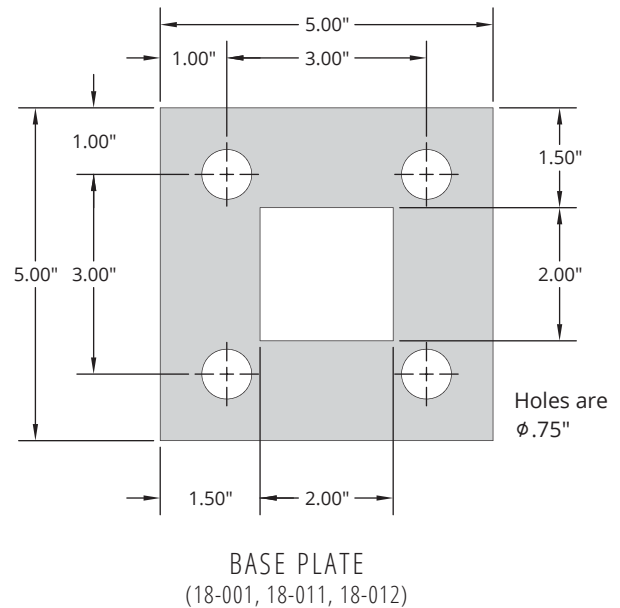

PEDESTALS

18 SERIES

GOOSENECK PEDESTALS FOR ACCESS CONTROL SYSTEMS

FEATURES

- 14-gauge steel construction
- Durable black powder-coated finish
- Auto, truck, and dual-height models
- Pad-mount and direct-burial versions
- 12-inch gooseneck reach

18-001

18-003

18-011

18-012

JUST THE RIGHT FIT

Whether you're mounting on concrete or in dirt or will be catering to cars, trucks, or both, we have just the right fit for you.

STURDY & DURABLE

Made from 14-gauge square steel tubing and powder coated, these pedestals will stand up to the elements for years to come.

AVAILABLE MODELS

Additional information and dimensional drawings can be found at securitybrandsinc.com/resources.

MODEL	DESCRIPTION	HEIGHT	SHIPPING WT.
18-001	pad mount, auto height	40"	14 lbs.
18-003	pad mount, dual height	40", 69"	30 lbs.
18-011	direct burial, auto height	69"	18 lbs.
18-012	pad mount, truck height	40"	20 lbs.