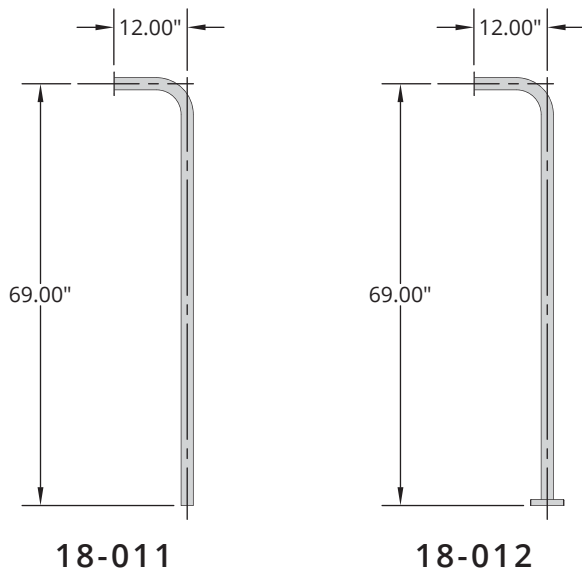

PEDESTALS

18 SERIES

GOOSENECK PEDESTALS FOR ACCESS CONTROL SYSTEMS

FEATURES

- 14-gauge steel construction
- Durable black powder-coated finish
- Auto, truck, and dual-height models
- Pad-mount and direct-burial versions
- 12-inch gooseneck reach

18-001

18-003

18-011

18-012

JUST THE RIGHT FIT

Whether you're mounting on concrete or in dirt or will be catering to cars, trucks, or both, we have just the right fit for you.

STURDY & DURABLE

Made from 14-gauge square steel tubing and powder coated, these pedestals will stand up to the elements for years to come.

AVAILABLE MODELS

Additional information and dimensional drawings can be found at securitybrandsinc.com/resources.

MODEL	DESCRIPTION	HEIGHT	SHIPPING WT.
18-001	pad mount, auto height	40"	14 lbs.
18-003	pad mount, dual height	40", 69"	30 lbs.
18-011	direct burial, auto height	69"	18 lbs.
18-012	pad mount, truck height	40"	20 lbs.