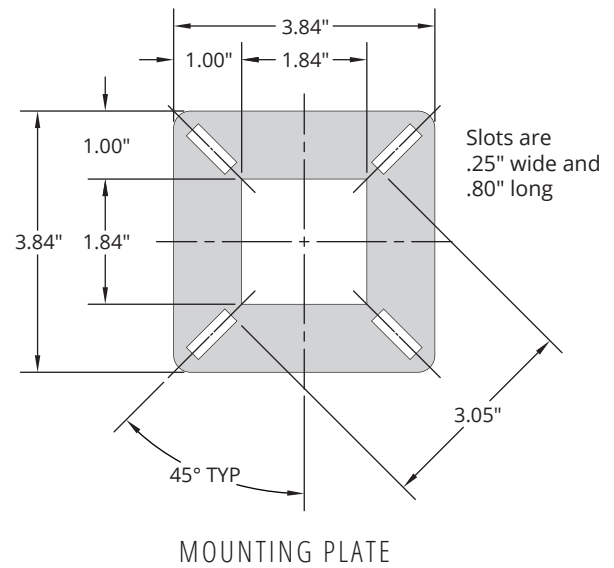

PEDESTALS

18 SERIES

GOOSENECK PEDESTALS FOR ACCESS CONTROL SYSTEMS

FEATURES

- 14-gauge steel construction
- Durable black powder-coated finish
- Auto, truck, and dual-height models
- Pad-mount and direct-burial versions
- 12-inch gooseneck reach

18-001

18-003

18-011

18-012

JUST THE RIGHT FIT

Whether you're mounting on concrete or in dirt or will be catering to cars, trucks, or both, we have just the right fit for you.

STURDY & DURABLE

Made from 14-gauge square steel tubing and powder coated, these pedestals will stand up to the elements for years to come.

AVAILABLE MODELS

Additional information and dimensional drawings can be found at securitybrandsinc.com/resources.

MODEL	DESCRIPTION	HEIGHT	SHIPPING WT.
18-001	pad mount, auto height	40"	14 lbs.
18-003	pad mount, dual height	40", 69"	30 lbs.
18-011	direct burial, auto height	69"	18 lbs.
18-012	pad mount, truck height	40"	20 lbs.