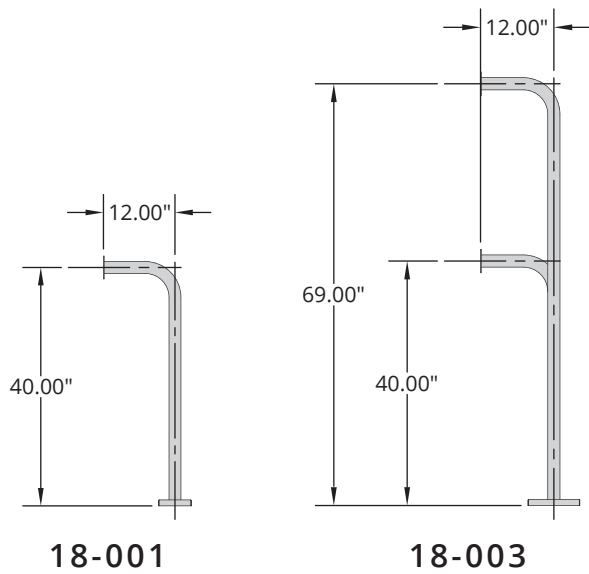

PEDESTALS

18 SERIES

GOOSENECK PEDESTALS FOR ACCESS CONTROL SYSTEMS

FEATURES

- 14-gauge steel construction
- Durable black powder-coated finish
- Auto, truck, and dual-height models
- Pad-mount and direct-burial versions
- 12-inch gooseneck reach

18-001

18-003

18-011

18-012

JUST THE RIGHT FIT

Whether you're mounting on concrete or in dirt or will be catering to cars, trucks, or both, we have just the right fit for you.

STURDY & DURABLE

Made from 14-gauge square steel tubing and powder coated, these pedestals will stand up to the elements for years to come.

AVAILABLE MODELS

Additional information and dimensional drawings can be found at securitybrandsinc.com/resources.

MODEL	DESCRIPTION	HEIGHT	SHIPPING WT.
18-001	pad mount, auto height	40"	14 lbs.
18-003	pad mount, dual height	40", 69"	30 lbs.
18-011	direct burial, auto height	69"	18 lbs.
18-012	pad mount, truck height	40"	20 lbs.