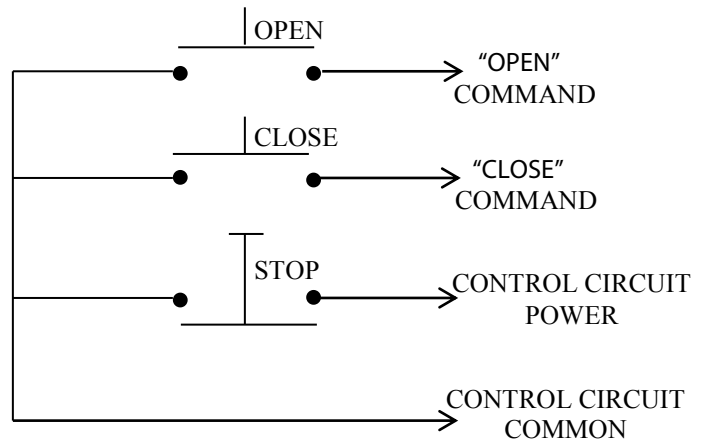

WIRING

**NORTH SHORE
COMMERCIAL DOOR**.com
162 Edgewood Street Elyria, Oh 44035
P: 800 783 6112 • F: 440 365 3514
support@northshorecommercialdoor.com