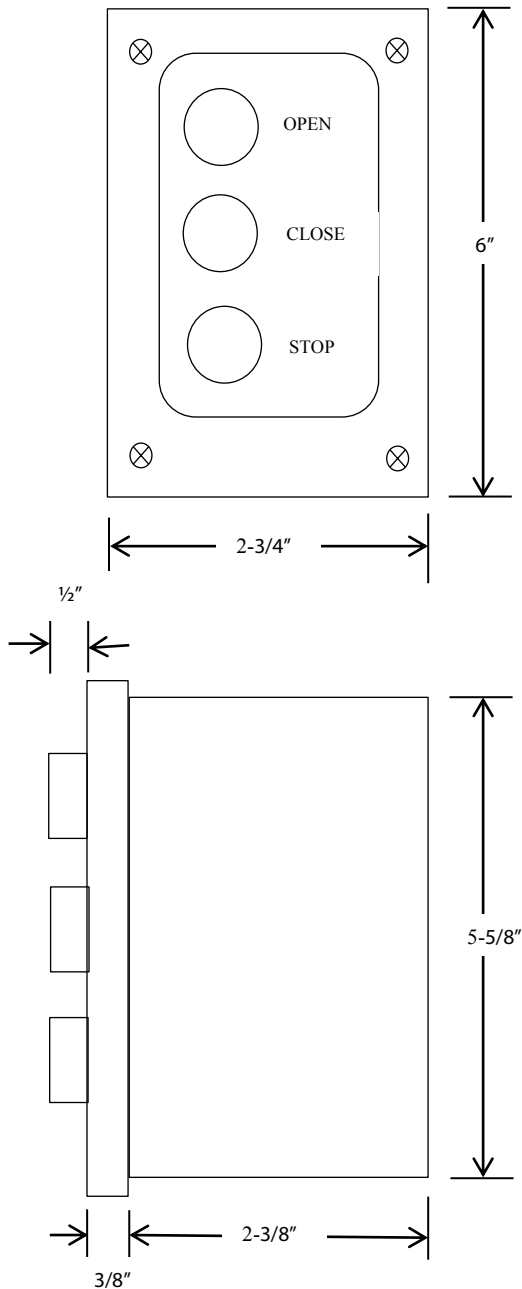

PBT-3 EXTERIOR CONTROL STATION

- NEMA 3R, 4, 12
- SURFACE MOUNT
- FULLY GUARDED
- THREE BUTTON CONTROL (OPEN-CLOSE-STOP) IN ALUMINUM DIE CAST ENCLOSURE
- BUTTON: 6 amp @ 125/250VAC
- OPEN: NORMALLY OPEN
- CLOSE: NORMALLY OPEN
- STOP: NORMALLY CLOSED

DIMENSIONS

WIRING

**NORTH SHORE
COMMERCIAL DOOR**.com
 162 Edgewood Street Elyria, Oh 44035
 P: 800 783 6112 • F: 440 365 3514
support@northshorecommercialdoor.com