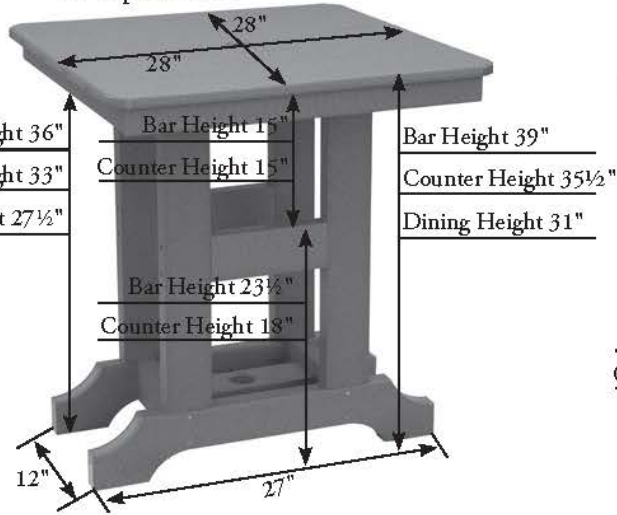

Garden Classic Table Dimensions

This Item can be found on www.OutdoorFurniturePlus.com

Call 877-595-8543 to order.

28" Square Table

44" Square Table

44"x72" Rectangle Table

44"x96" Rectangle Table