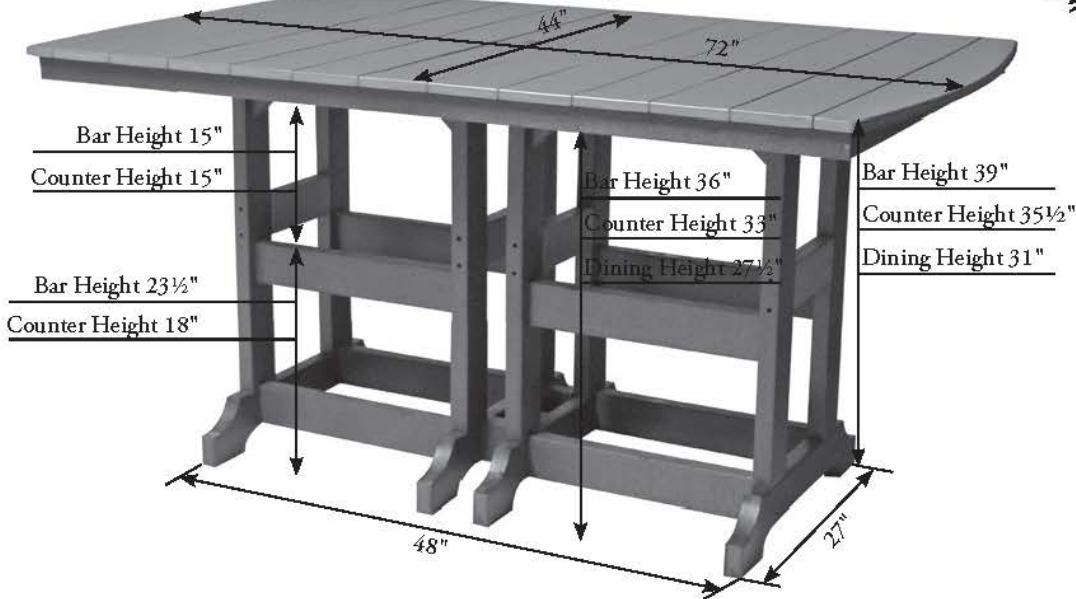

Garden Classic Table Dimensions

This Item can be found on www.OutdoorFurniturePlus.com

Call 877-595-8543 to order.

28" Square Table

44" Square Table

44"x72" Rectangle Table

44"x96" Rectangle Table