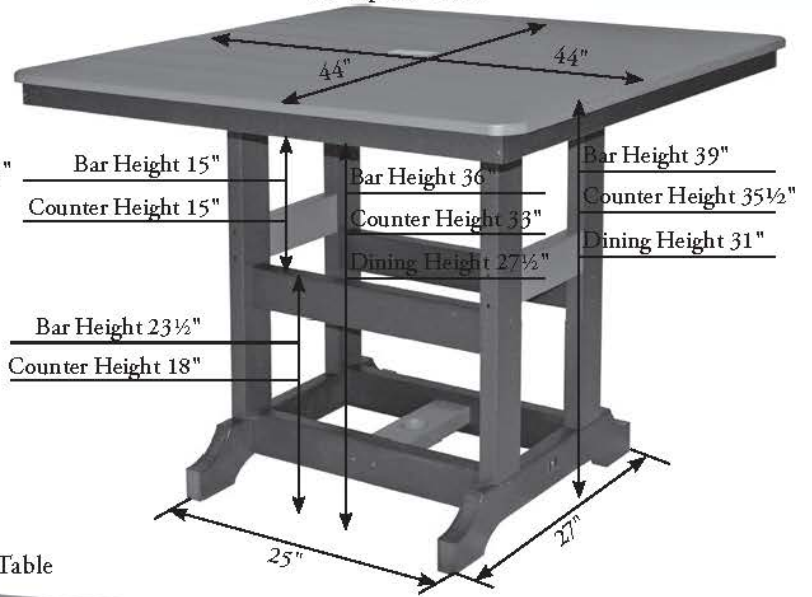

Garden Classic Table Dimensions

This Item can be found on www.OutdoorFurniturePlus.com

Call 877-595-8543 to order.

28" Square Table

44" Square Table

44"x72" Rectangle Table

44"x96" Rectangle Table