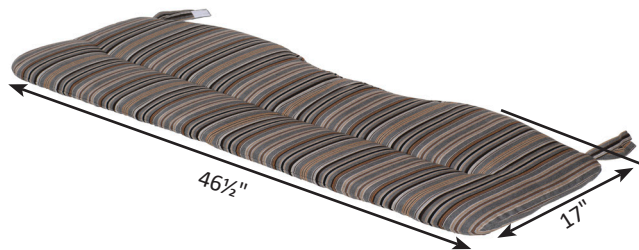

Double Comfo and Cozi-Back Seat Cushion

Fits: Double Gliders and Swings