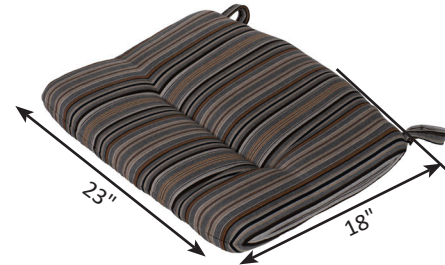

Seat Cushion Dimensions

FM - 49

****ALL SEAT CUSHIONS ARE 2½" THICK & TIGHTENING STRAPS ARE 14" LONG****

21" Seat Cushion

Fits: All Comfo-Back and Cozi-Back Swivel & Stationary Dining, Counter, Bar & XT Height Chairs

Single Comfo and Cozi-Back Seat Cushion

Fits: Single Gliders, Swivel Gliders, Rockers, Adirondack Chairs & Deck Chairs

Mayhew Adirondack Seat Cushion

Fits: Mayhew Adirondack Chairs

Mayhew Chat Chair Seat Cushion