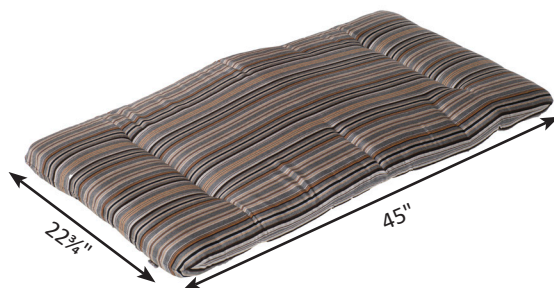

Casual-Back Chaise Lounge Seat Cushion

Fits: Casual-Back Chaise Lounge