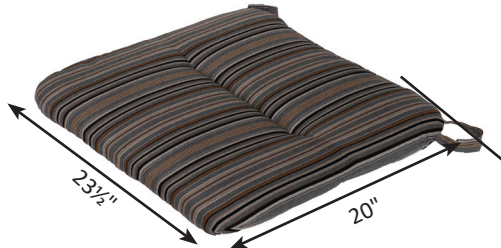

Mayhew Chat Chair Seat Cushion

Fits: Mayhew Chat Chair