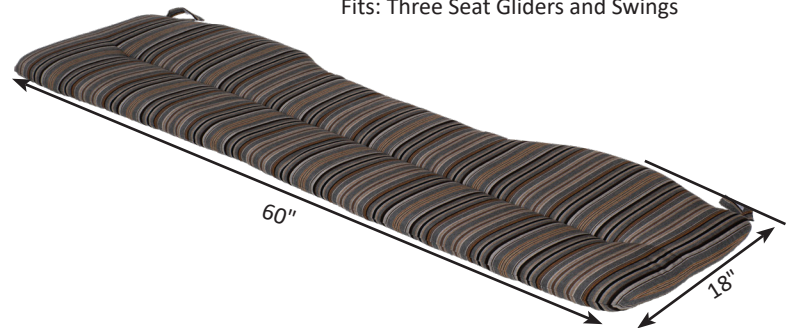

Single Comfo and Cozi-Back Seat Cushion

Fits: Single Gliders, Swivel Gliders, Rockers, Adirondack Chairs & Deck Chairs

Mayhew Adirondack Seat Cushion

Fits: Mayhew Adirondack Chairs

Mayhew Chat Chair Seat Cushion

Fits: Mayhew Chat Chair

Double Comfo and Cozi-Back Seat Cushion

Fits: Double Gliders and Swings

Three Seat Comfo and Cozi-Back Seat Cushion

Fits: Three Seat Gliders and Swings

Casual-Back Chaise Lounge Seat Cushion