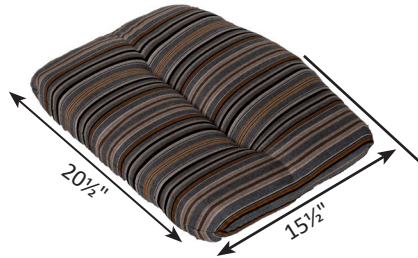

Seat Cushion Dimensions

FM - 49

****ALL SEAT CUSHIONS ARE 2½" THICK & TIGHTENING STRAPS ARE 14" LONG****

21" Seat Cushion

Fits: All Comfo-Back and Cozi-Back Swivel & Stationary Dining, Counter, Bar & XT Height Chairs

Single Comfo and Cozi-Back Seat Cushion

Fits: Single Gliders, Swivel Gliders, Rockers, Adirondack Chairs & Deck Chairs

Mayhew Adirondack Seat Cushion

Fits: Mayhew Adirondack Chairs

Mayhew Chat Chair Seat Cushion