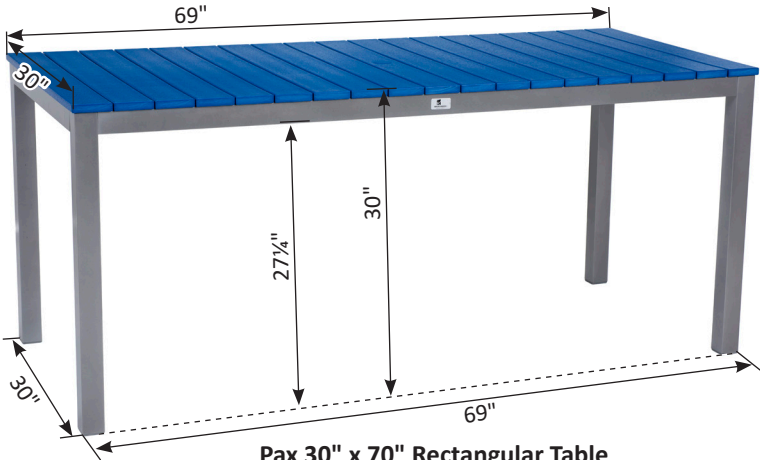

Pax Collection Dimensions

Pax 28" Square Table

Pax Dining Arm Chair

Pax 30" x 70" Rectangular Table

Pax Dining Side Chair

Pax 62" Dining Bench