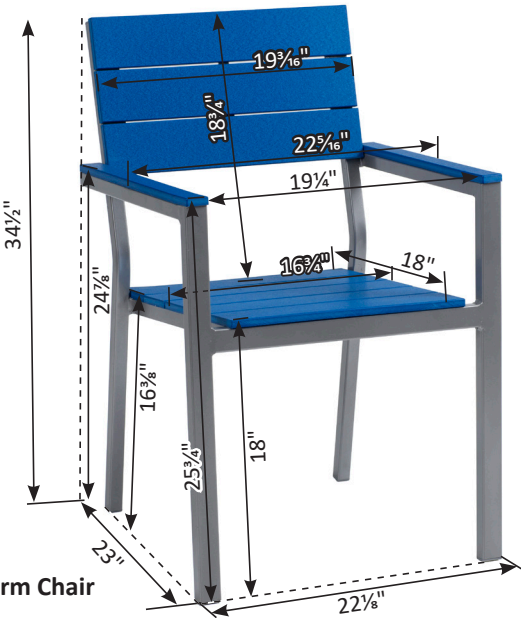

Pax Collection Dimensions

Pax 28" Square Table

Pax Dining Arm Chair

Pax 30" x 70" Rectangular Table

Pax Dining Side Chair

Pax 62" Dining Bench