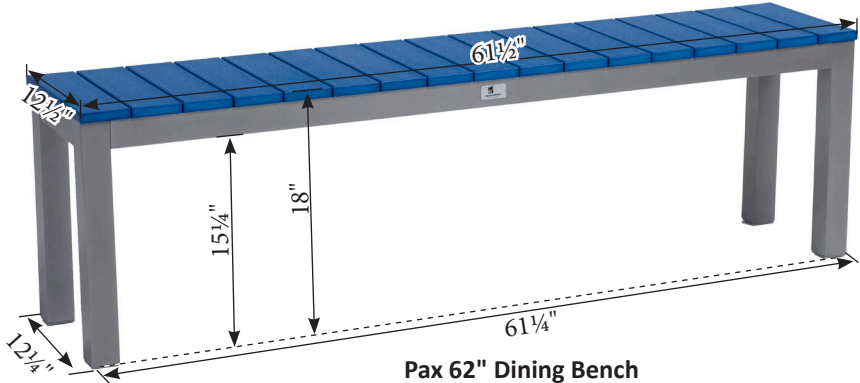

Pax Collection Dimensions

Pax 28" Square Table

Pax Dining Arm Chair

Pax 30" x 70" Rectangular Table

Pax Dining Side Chair

Pax 62" Dining Bench