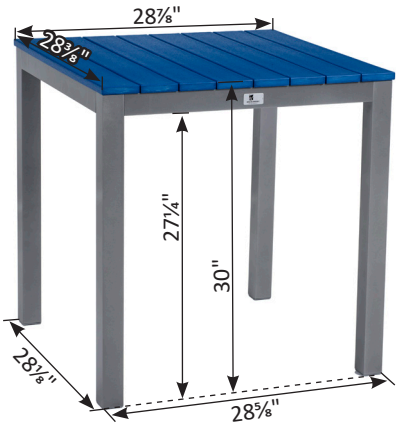

Pax Collection Dimensions

Pax 28" Square Table

Pax Dining Arm Chair

Pax 30" x 70" Rectangular Table

Pax Dining Side Chair

Pax 62" Dining Bench