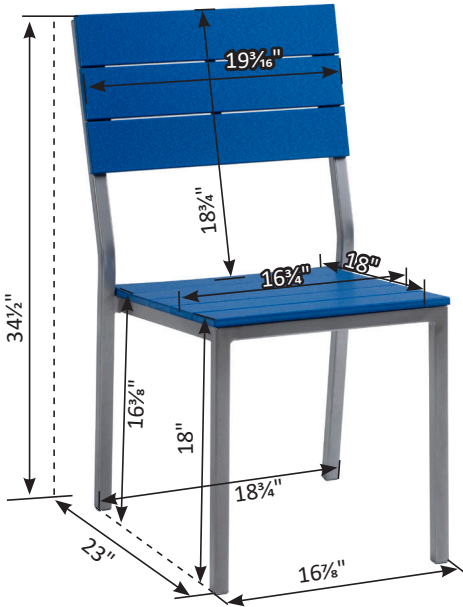

Pax Collection Dimensions

Pax 28" Square Table

Pax Dining Arm Chair

Pax 30" x 70" Rectangular Table

Pax Dining Side Chair

Pax 62" Dining Bench