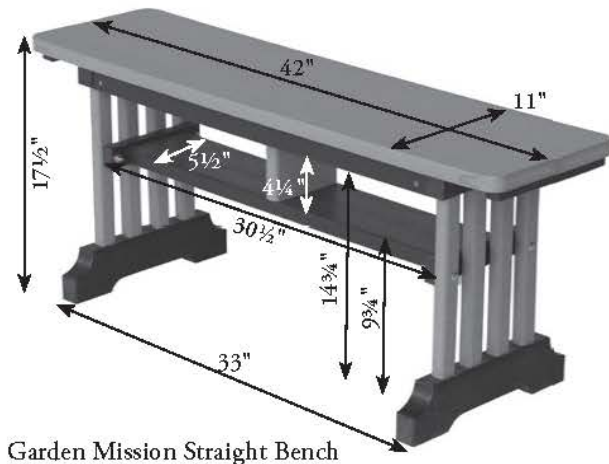

Dining Seating Option Dimensions

This Item can be found on www.OutdoorFurniturePlus.com

Call 877-595-8543 to order.

Garden Mission Curved Bench

Garden Mission Straight Bench