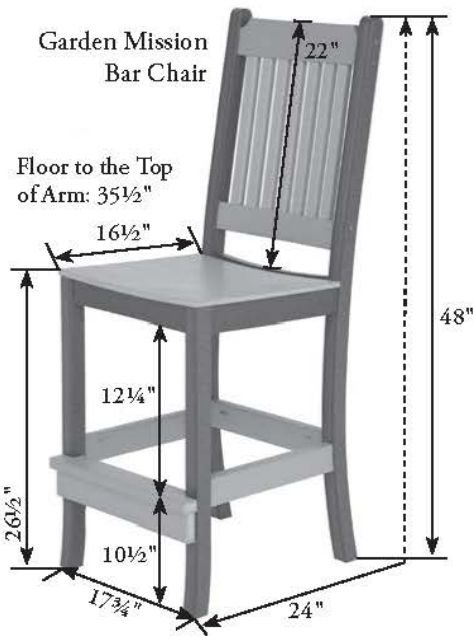

Dining Seating Option Dimensions

This Item can be found on www.OutdoorFurniturePlus.com

Call 877-595-8543 to order.

Garden Mission Curved Bench

Garden Mission Straight Bench