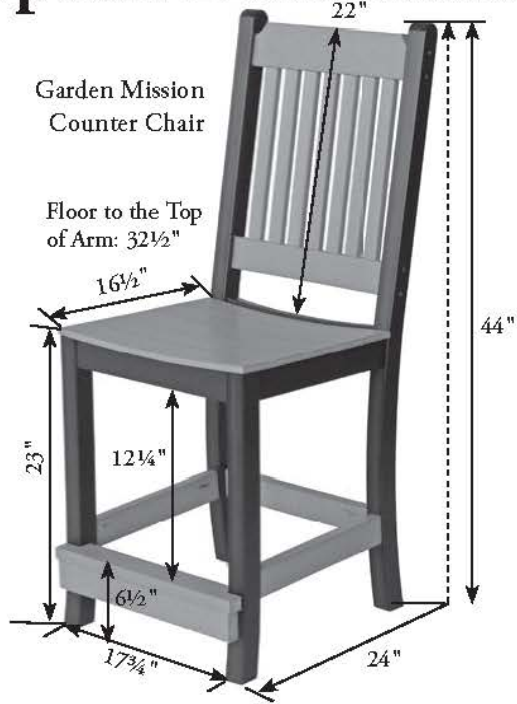

Dining Seating Option Dimensions

This Item can be found on www.OutdoorFurniturePlus.com

Call 877-595-8543 to order.

Garden Mission Curved Bench

Garden Mission Straight Bench