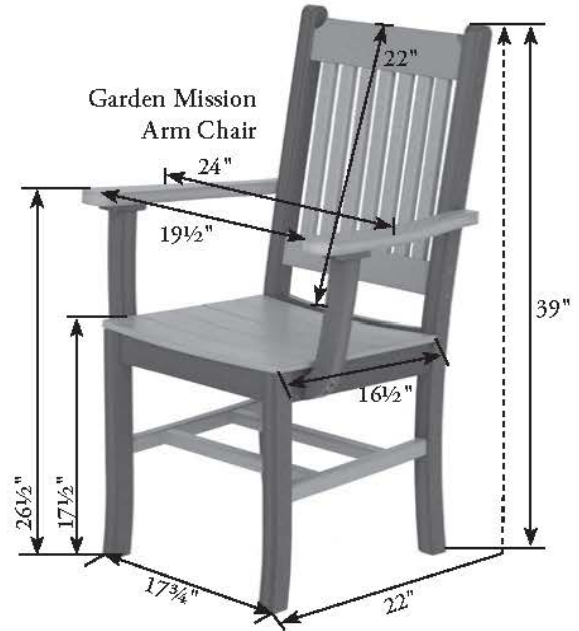

Dining Seating Option Dimensions

This Item can be found on www.OutdoorFurniturePlus.com

Call 877-595-8543 to order.

Garden Mission Curved Bench

Garden Mission Straight Bench