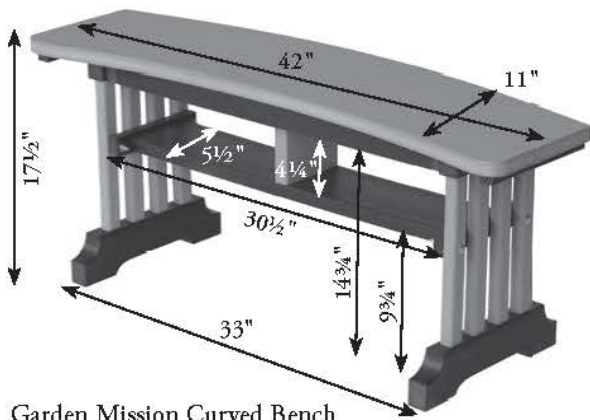

Dining Seating Option Dimensions

This Item can be found on www.OutdoorFurniturePlus.com

Call 877-595-8543 to order.

Garden Mission Curved Bench

Garden Mission Straight Bench