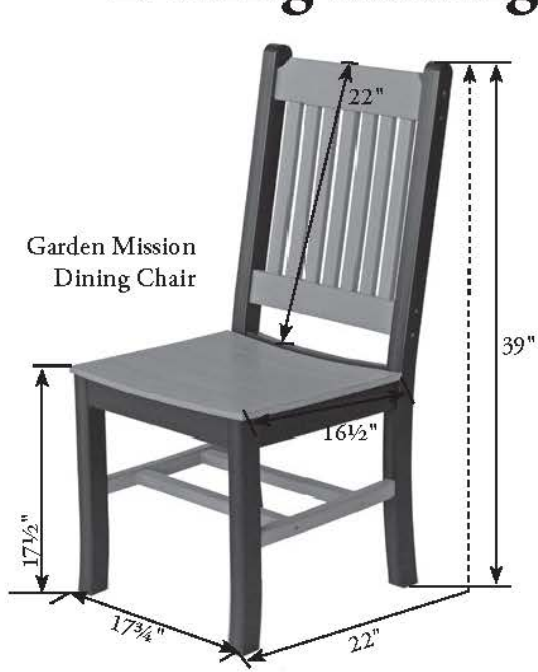

Dining Seating Option Dimensions

This Item can be found on www.OutdoorFurniturePlus.com

Call 877-595-8543 to order.

Garden Mission Curved Bench

Garden Mission Straight Bench