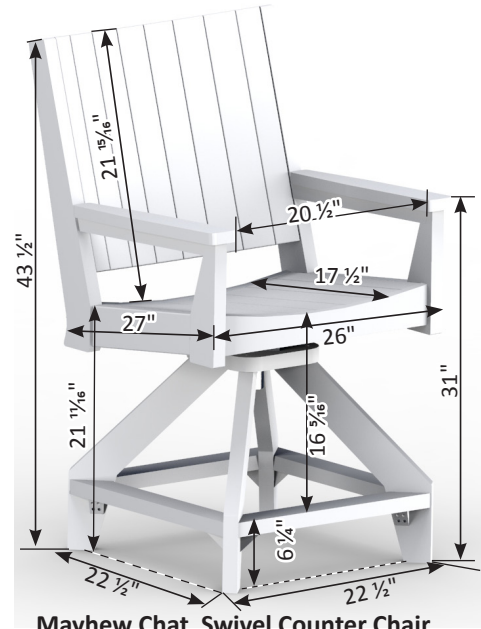

# Mayhew Collection Dimensions

FM-21

**Mayhew Chat Swivel  
Rocker Dining Chair**

**Mayhew Chat Swivel Counter Chair**

**Mayhew Chat Swivel Bar Chair**

**Mayhew Chat Swivel XT  
Chair**