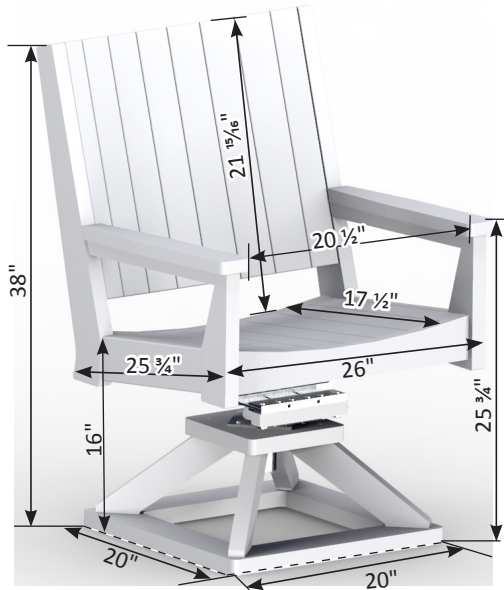

# Mayhew Collection Dimensions

FM-21

**Mayhew Chat Swivel  
Rocker Dining Chair**

**Mayhew Chat Swivel Counter Chair**

**Mayhew Chat Swivel Bar Chair**

**Mayhew Chat Swivel XT  
Chair**