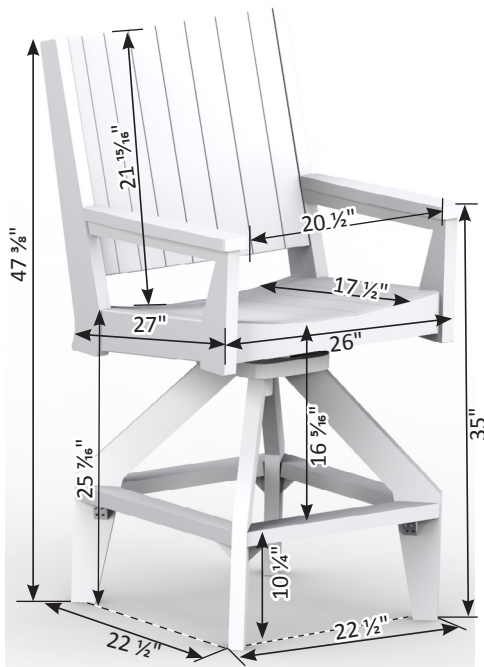

# Mayhew Collection Dimensions

FM-21

**Mayhew Chat Swivel  
Rocker Dining Chair**

**Mayhew Chat Swivel Counter Chair**

**Mayhew Chat Swivel Bar Chair**

**Mayhew Chat Swivel XT  
Chair**