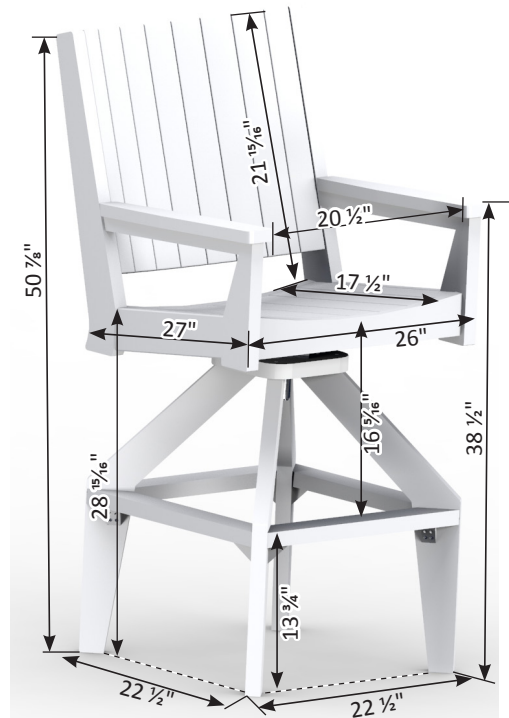

# Mayhew Collection Dimensions

FM-21

**Mayhew Chat Swivel  
Rocker Dining Chair**

**Mayhew Chat Swivel Counter Chair**

**Mayhew Chat Swivel Bar Chair**

**Mayhew Chat Swivel XT  
Chair**