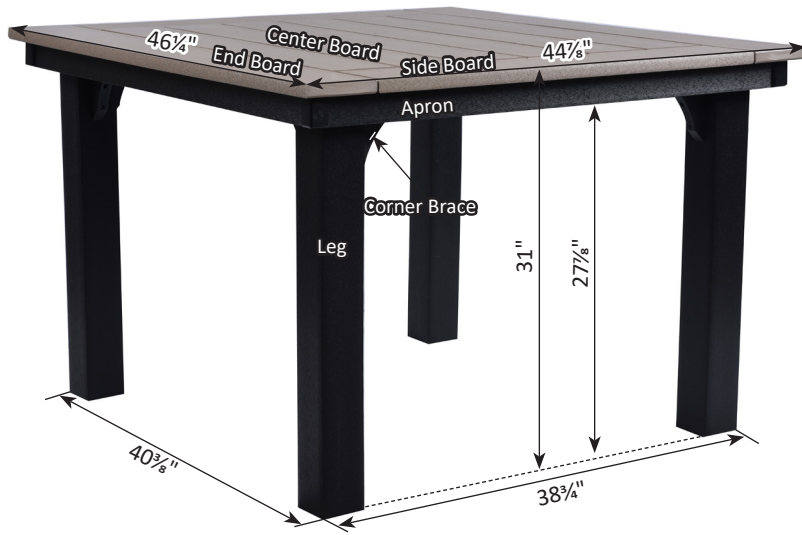

# Homestead Table Dimensions

Homestead 44" Square Dining Table

Homestead 44" x 72" Rectangular Dining Table