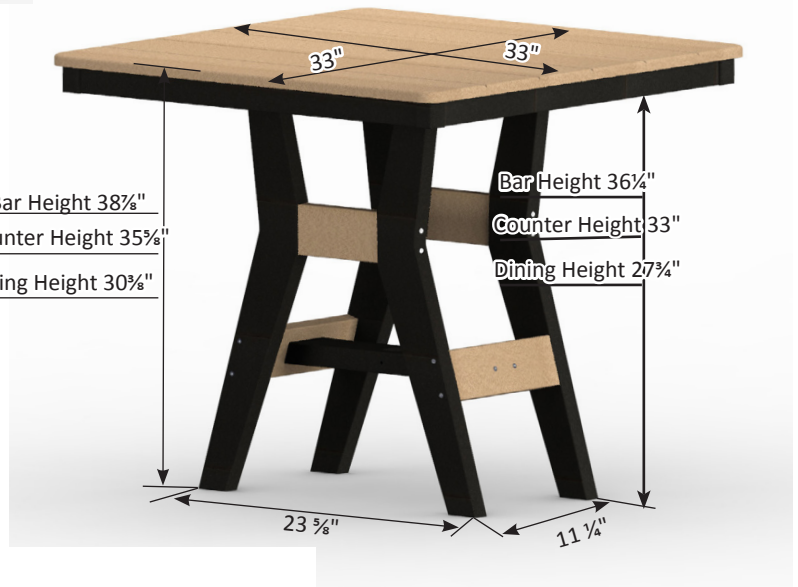

Harbor Collection Dimensions

FM-39

Harbor 28" Square Table

Bar Height 38 7/8"
Counter Height 35 5/8"
Dining Height 30 3/8"

Bar Height 38 7/8"
Counter Height 35 5/8"
Dining Height 30 3/8"

Harbor 33" Square Table

Bar Height 38 7/8"
Counter Height 35 5/8"
Dining Height 30 3/8"

Harbor 44" Square Table