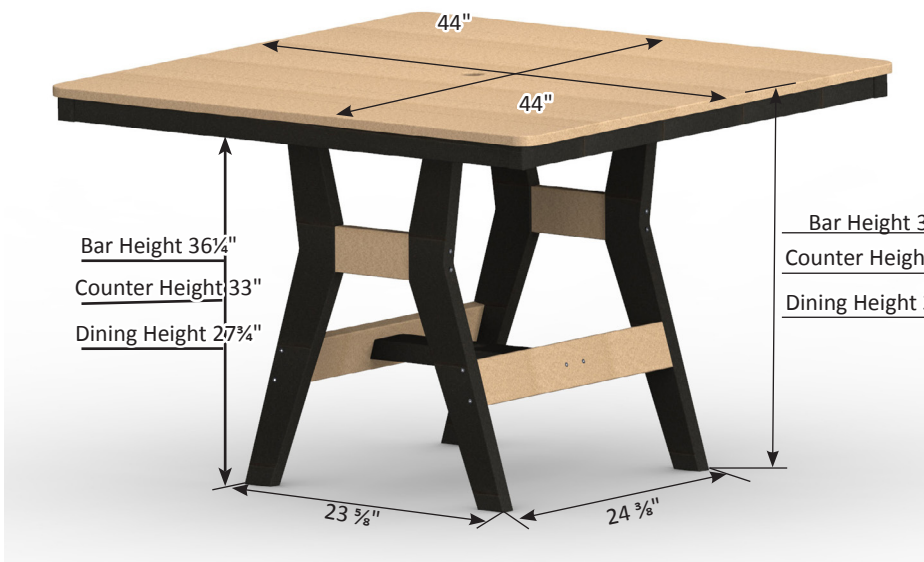

Harbor Collection Dimensions

FM-39

Harbor 28" Square Table

Bar Height 38 7/8"
Counter Height 35 5/8"
Dining Height 30 3/8"

Bar Height 38 7/8"
Counter Height 35 5/8"
Dining Height 30 3/8"

Harbor 33" Square Table

Bar Height 38 7/8"
Counter Height 35 5/8"
Dining Height 30 3/8"

Harbor 44" Square Table