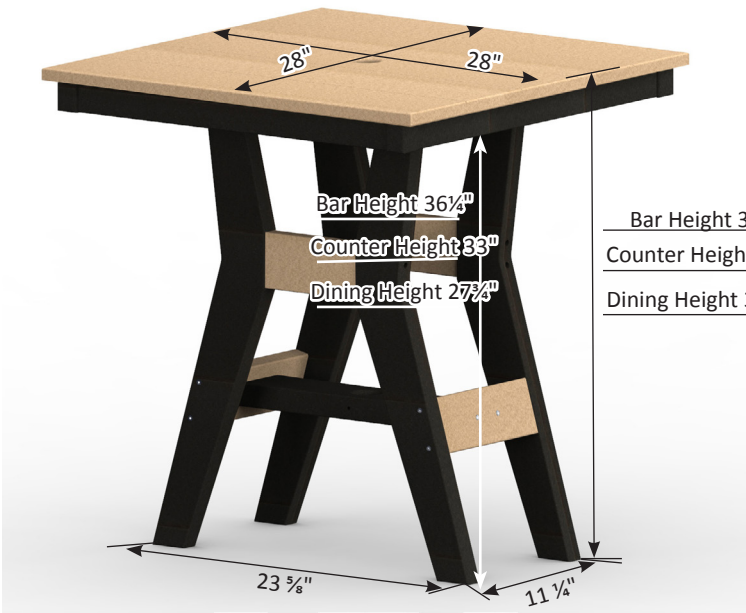

Harbor Collection Dimensions

FM-39

Harbor 28" Square Table

Bar Height 38 7/8"
Counter Height 35 5/8"
Dining Height 30 3/8"

Bar Height 38 7/8"
Counter Height 35 5/8"
Dining Height 30 3/8"

Harbor 33" Square Table

Bar Height 38 7/8"
Counter Height 35 5/8"
Dining Height 30 3/8"

Harbor 44" Square Table