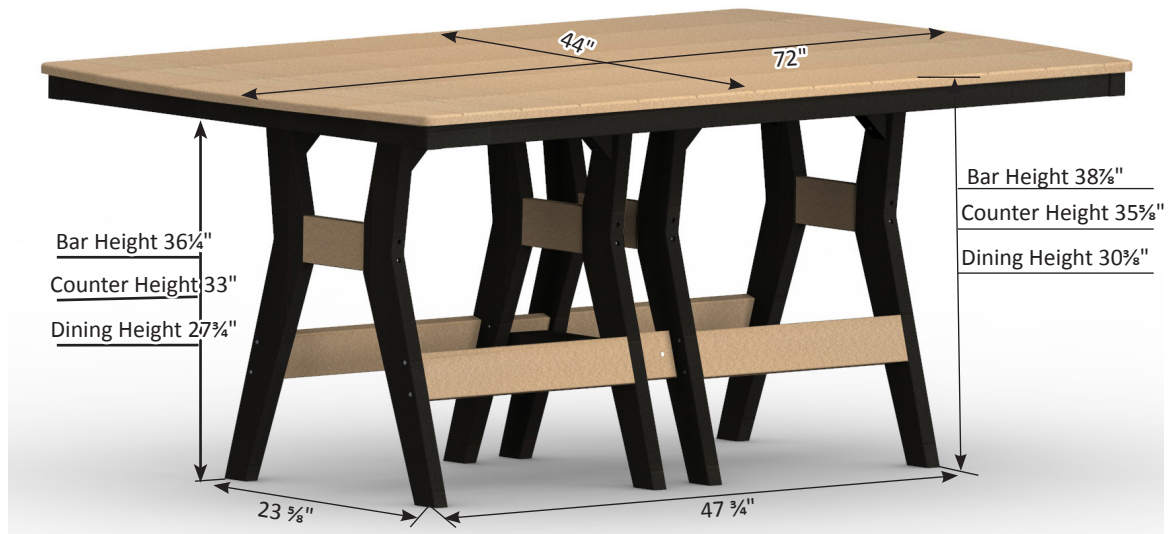

# Harbor Collection Dimensions

FM-41

Harbor 33" x 66" Rectangular Table

Harbor 44" x 72" Rectangular Table

Harbor 44" x 96" Rectangular Table