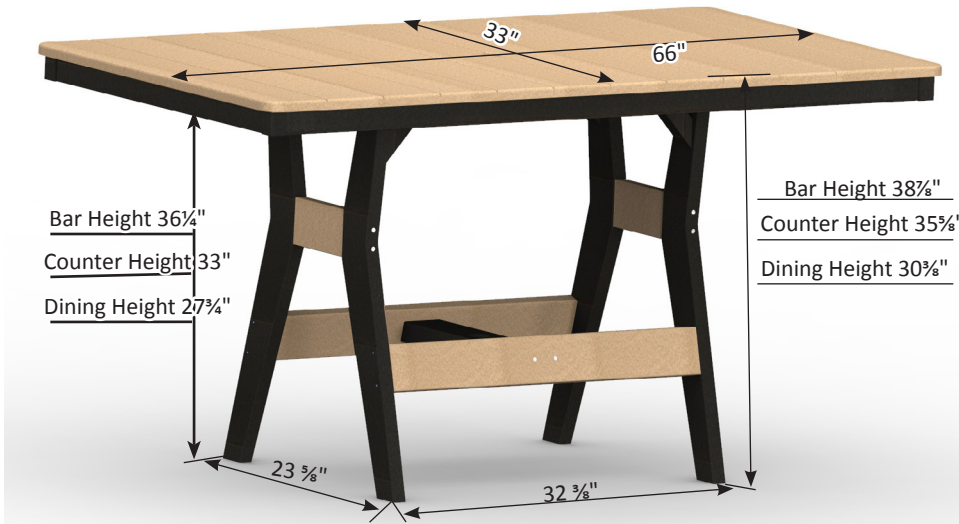

# Harbor Collection Dimensions

FM-41

Harbor 33" x 66" Rectangular Table

Harbor 44" x 72" Rectangular Table

Harbor 44" x 96" Rectangular Table