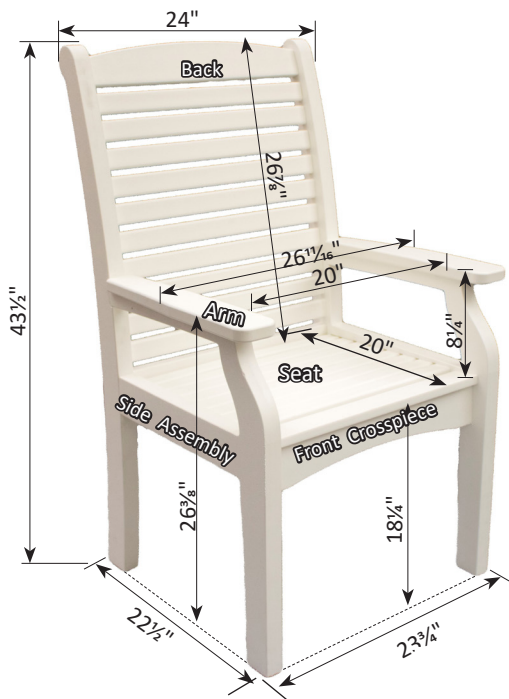

Classic Terrace Collection Dimensions

Classic Terrace Rectangle Coffee Table

Classic Terrace End Table

Classic Terrace Dining Chair

Classic Terrace Square Coffee Table

Classic Terrace Loveseat Swing