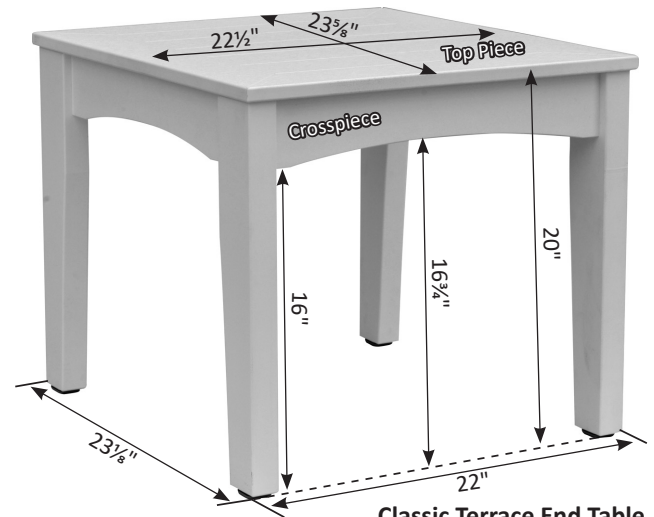

Classic Terrace Collection Dimensions

Classic Terrace Rectangle Coffee Table

Classic Terrace End Table

Classic Terrace Dining Chair

Classic Terrace Square Coffee Table

Classic Terrace Loveseat Swing