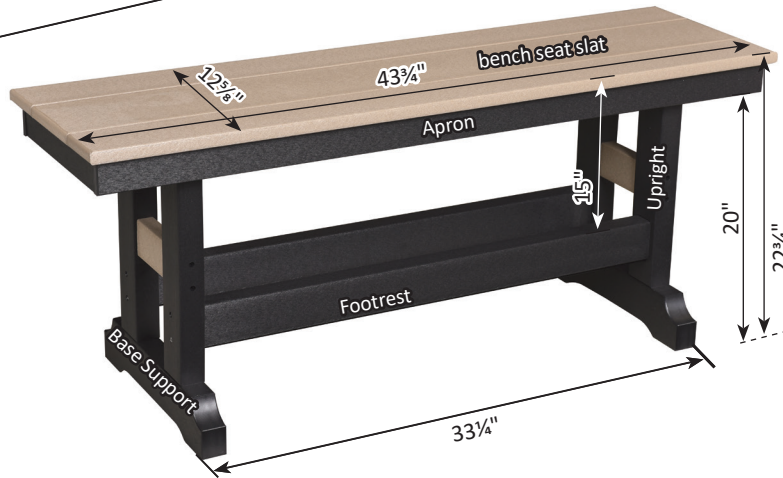

# Garden Classic Bench Dimensions

44" Garden Classic Dining Bench

44" Garden Classic Counter Bench

66" Garden Classic Dining Bench

66" Garden Classic Counter Bench