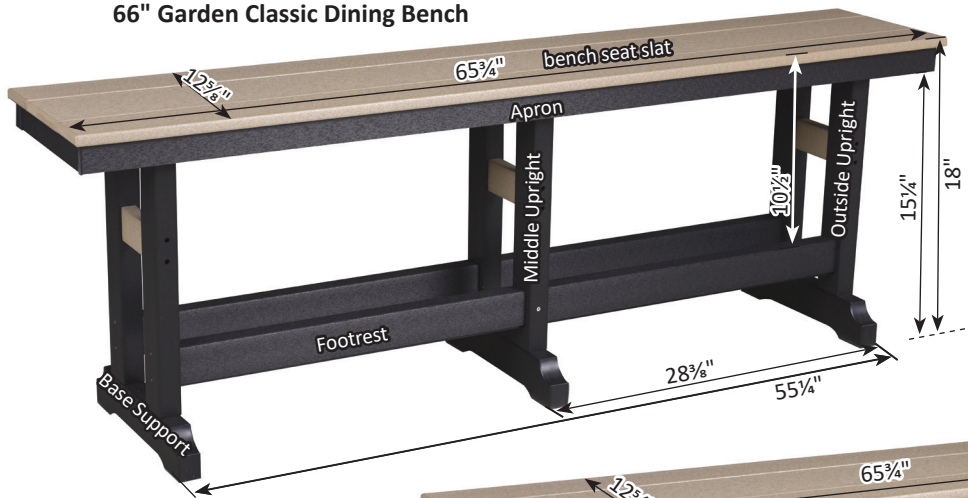

# Garden Classic Bench Dimensions

44" Garden Classic Dining Bench

44" Garden Classic Counter Bench

66" Garden Classic Dining Bench

66" Garden Classic Counter Bench