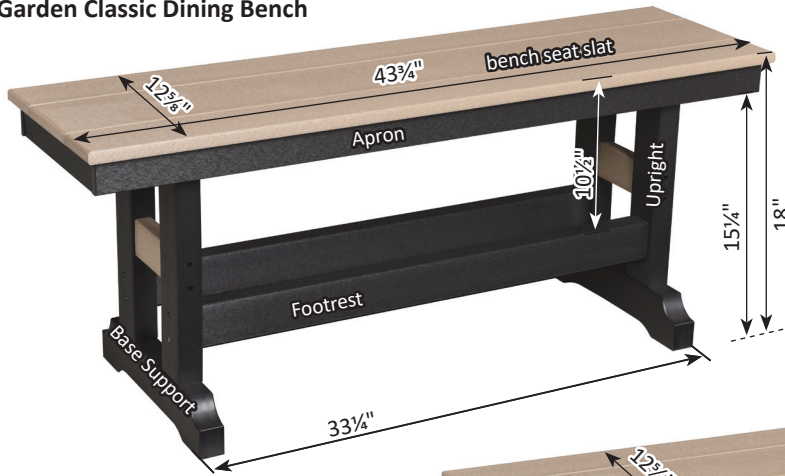

# Garden Classic Bench Dimensions

44" Garden Classic Dining Bench

44" Garden Classic Counter Bench

66" Garden Classic Dining Bench

66" Garden Classic Counter Bench