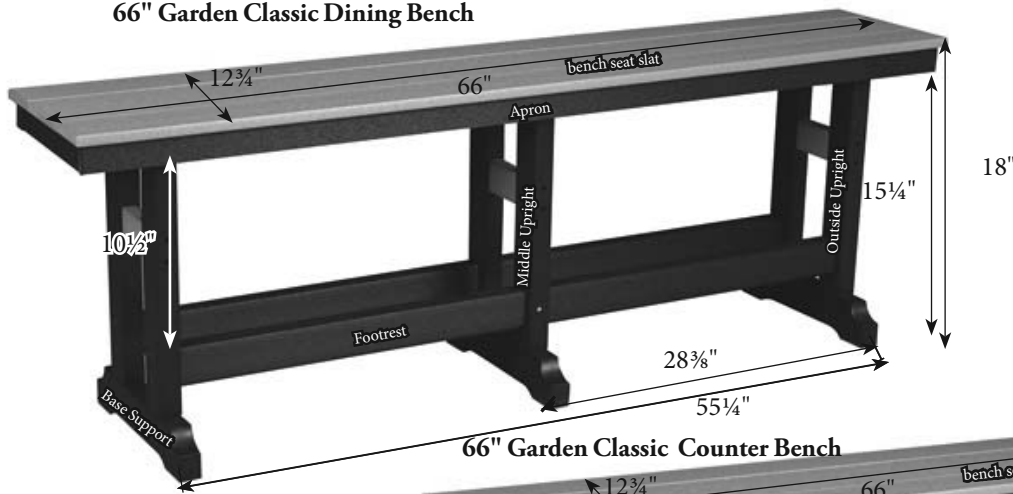

# Garden Classic Bench Dimensions

## 44" Garden Classic Dining Bench

## 44" Garden Classic Counter Bench

## 66" Garden Classic Dining Bench