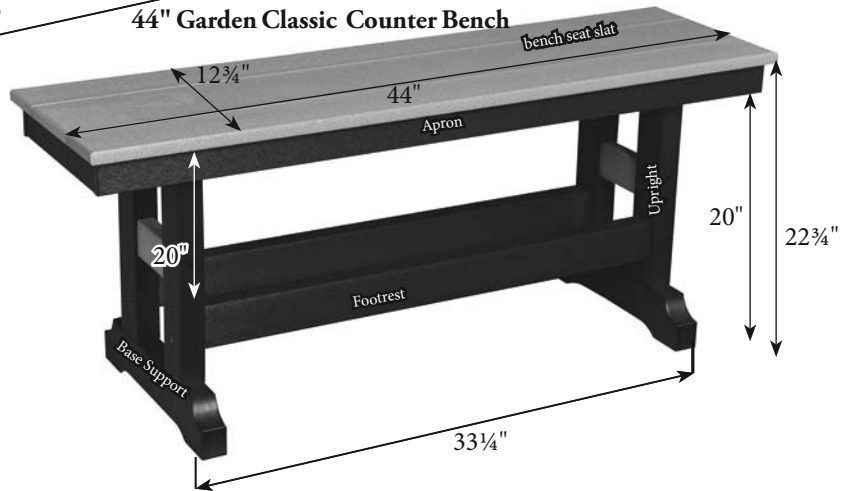

# Garden Classic Bench Dimensions

## 44" Garden Classic Dining Bench

## 44" Garden Classic Counter Bench

## 66" Garden Classic Dining Bench