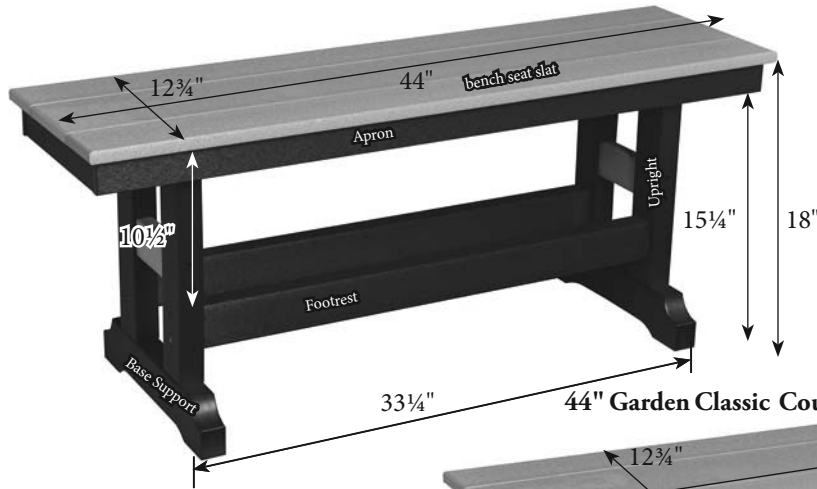

# Garden Classic Bench Dimensions

## 44" Garden Classic Dining Bench

## 44" Garden Classic Counter Bench

## 66" Garden Classic Dining Bench