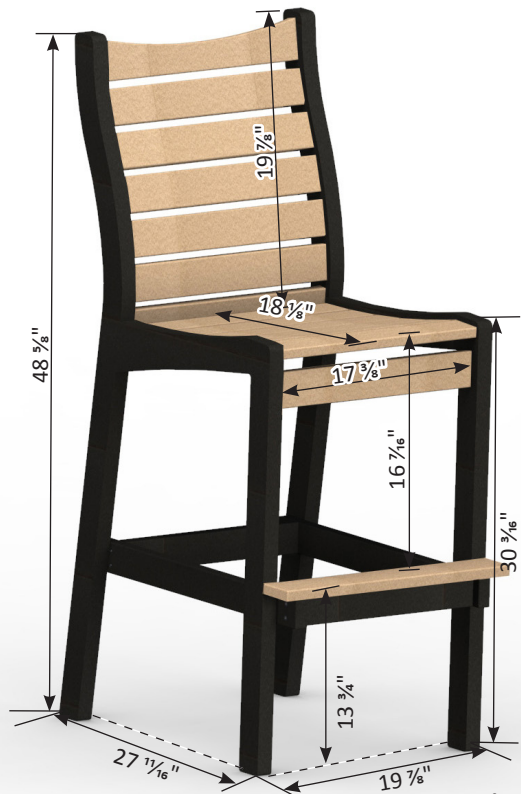

# Bristol Collection Dimensions

FM-31

**Bristol Dining Chair**

**Bristol Counter Chair**

**Bristol Bar Chair**

**Bristol XT Chair**

**Bristol Arm Kit**