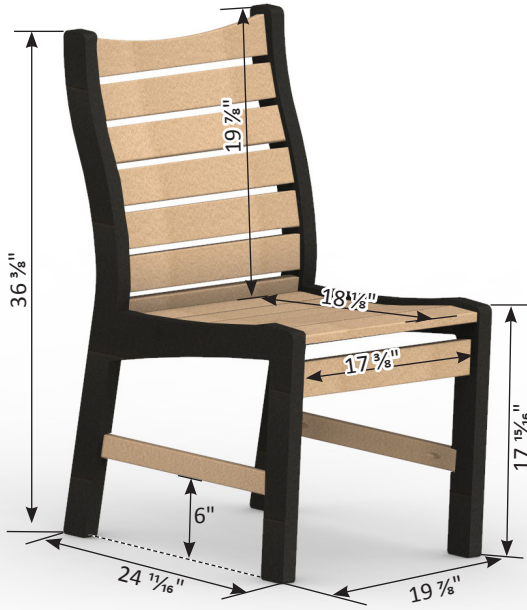

# Bristol Collection Dimensions

FM-31

**Bristol Dining Chair**

**Bristol Counter Chair**

**Bristol Bar Chair**

**Bristol XT Chair**

**Bristol Arm Kit**