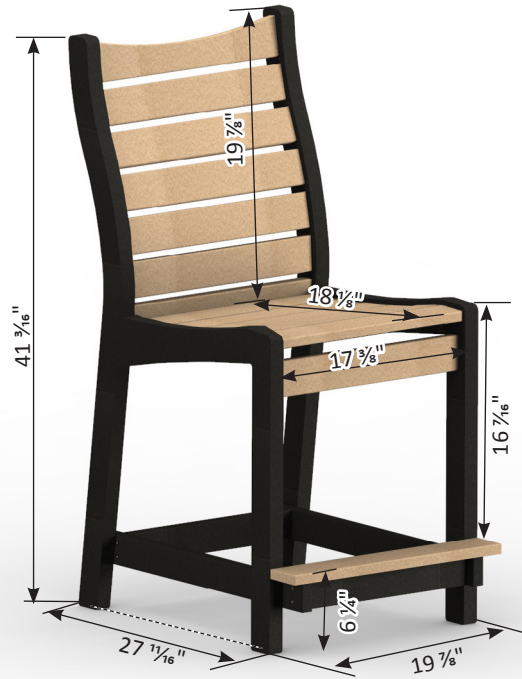

# Bristol Collection Dimensions

FM-31

**Bristol Dining Chair**

**Bristol Counter Chair**

**Bristol Bar Chair**

**Bristol XT Chair**

**Bristol Arm Kit**