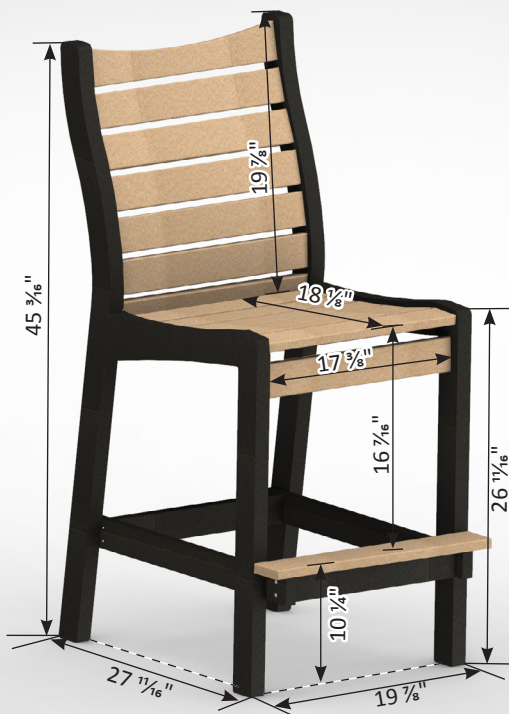

# Bristol Collection Dimensions

FM-31

**Bristol Dining Chair**

**Bristol Counter Chair**

**Bristol Bar Chair**

**Bristol XT Chair**

**Bristol Arm Kit**