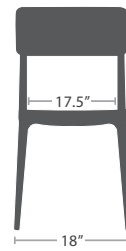

ALBANY SERIES

MATERIAL OVERVIEW

INJECTION MOLDED RESIN

8 lbs.

DINING CHAIR SC-2607-182 STACKS 6

READY TO SHIP

STOCKED IN

GREEN