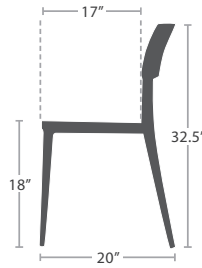

ALBANY SERIES

MATERIAL OVERVIEW

INJECTION MOLDED RESIN

8 lbs.

DINING CHAIR SC-2607-182 STACKS 6

READY TO SHIP

STOCKED IN

GREEN