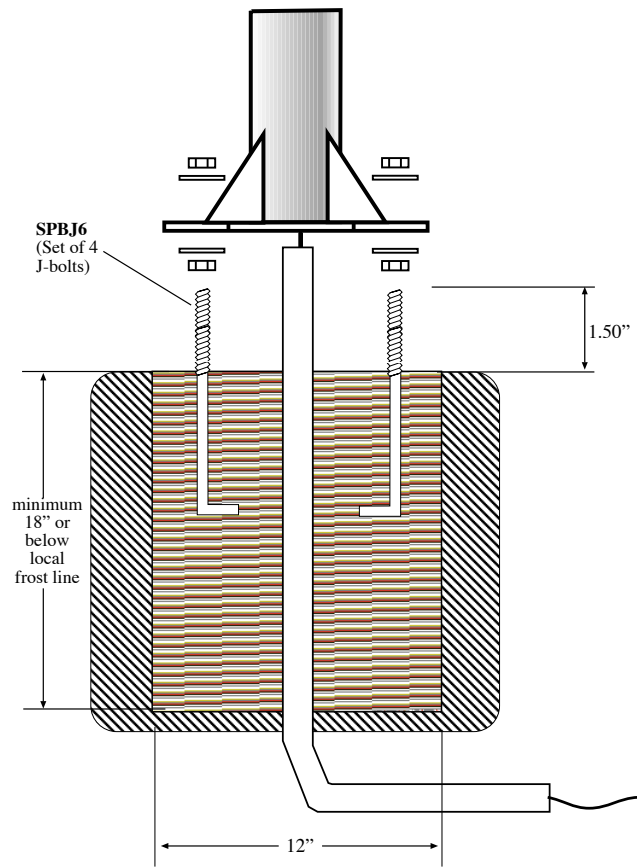

# Mounting Template & Installation Instructions

## for **SPB-190 & SPB-690** Stub Post Base

Drawing Not To Scale

1634 Latrobe-Derry Road Loyahanna, PA 15661  
Phone 724-537-4711 FAX 724-537-9313  
www.specialliteproducts.com  
customer\_service@specialliteproducts.com