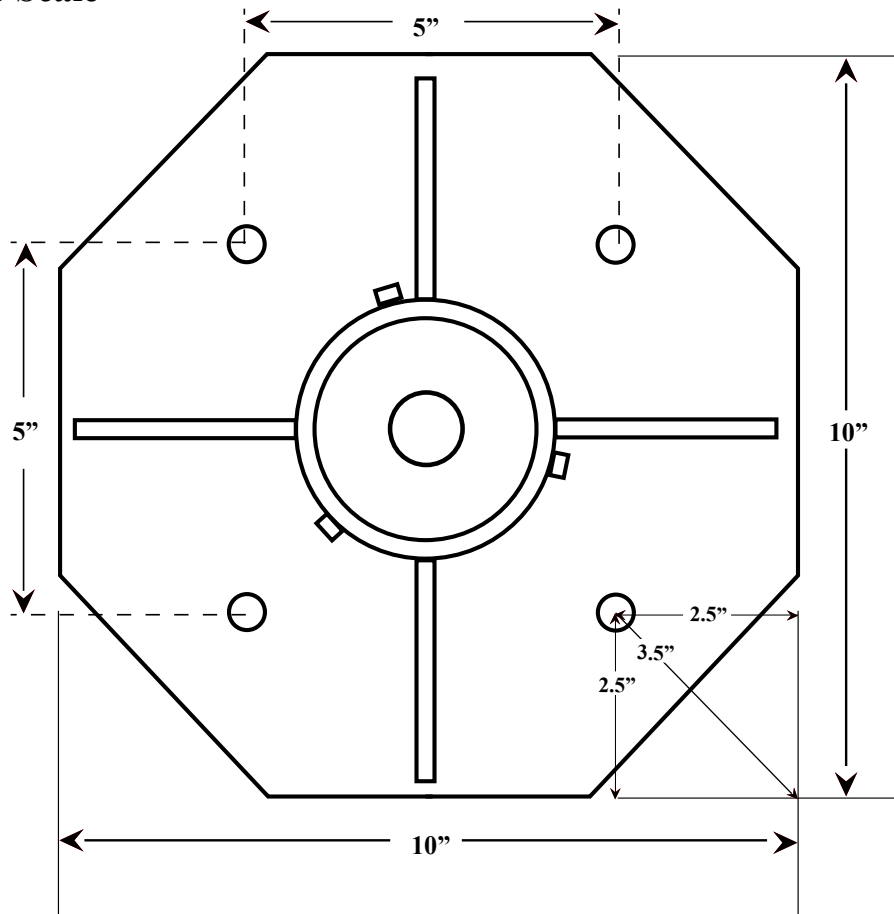

# Mounting Template & Installation Instructions

## for **SPB-190 & SPB-690** Stub Post Base

Drawing Not To Scale

1634 Latrobe-Derry Road Loyahanna, PA 15661  
Phone 724-537-4711 FAX 724-537-9313  
www.specialliteproducts.com  
customer\_service@specialliteproducts.com