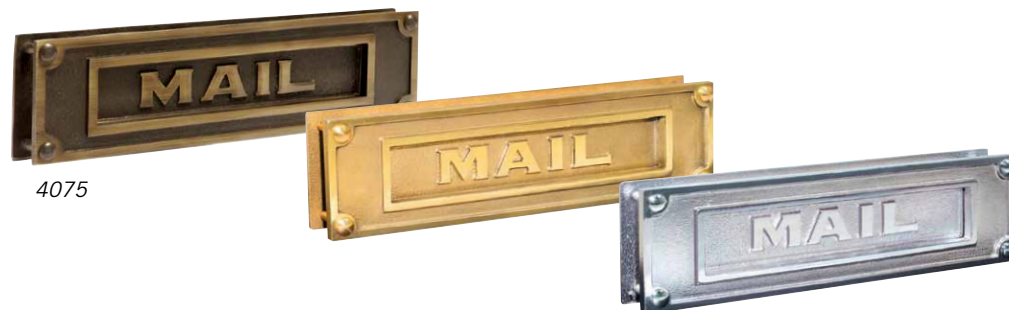

# Mail Slots

## MAIL SLOTS - DELUXE

Made of brass, Salsbury two (2) piece deluxe mail slots (#4075) are hand-crafted and have the word "MAIL" cast into the flap. Heavy duty tamper proof brass bolts secure the front and back frames to each other from the rear and accommodate solid doors and walls from 1-1/4" through 1-7/8" deep. Each of the castings is a 1/4" thick and are available in three (3) popular finishes. Deluxe mail slots may be used for U.S.P.S. residential door mail delivery.

4075 Mail Slot - deluxe

- 13-1/4" W x 3-1/2" H
- rough opening: 11" W x 3" H
- mail flap: 9-1/2" W x 1-3/4" H
- 10 lbs.
- \$80.00

- Specify
- antique finish
  - brass finish
  - chrome finish

#4075 with brass finish displayed

## MAIL SLOTS - STANDARD

Made of brass, Salsbury two (2) piece standard mail slots have a spring-loaded flap for the front of a solid door or wall and inside trim for the rear. Standard mail slots are available in two (2) sizes, letter size (#4035) and magazine size (#4045), and three (3) popular finishes. Standard mail slots may be used for U.S.P.S. residential door mail delivery.