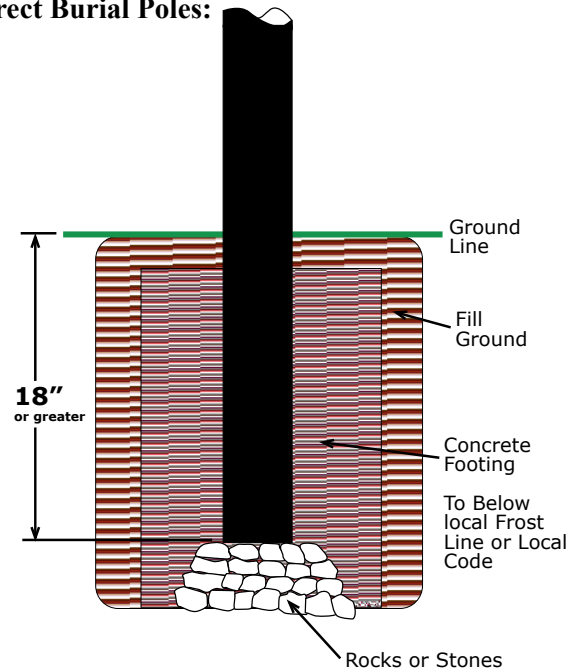

# SPK-680

(Direct Burial Mailbox Post with a 3" O/D Smooth Post and Single Mailbox Mounting Arm)

### SPK-680-Custom

- 3" O/D x 6' Smooth Pole
- .065 Wall Thickness
- Direct Burial
- Decorative Post Topper
- Mailbox Mounting Arm with Address Plaque that clamps to Smooth Post

### Installation Instructions for Direct Burial Poles: