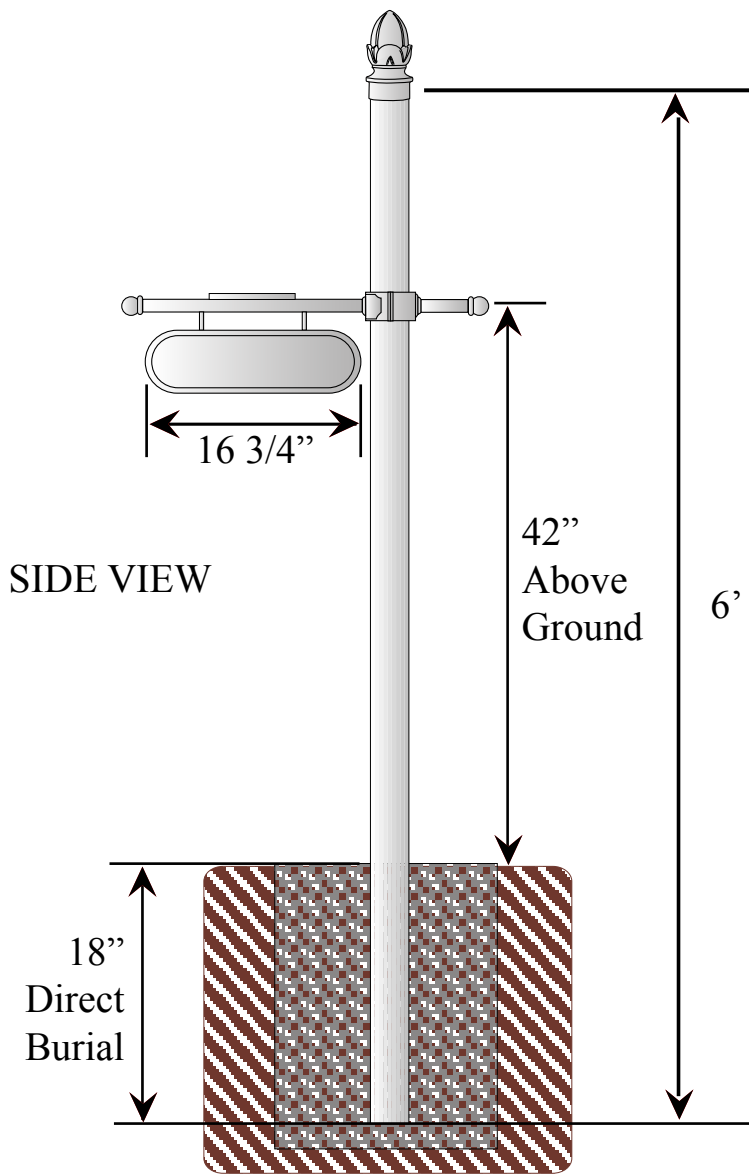

# SPK-680

(Direct Burial Mailbox Post with a 3" O/D Smooth Post and Single Mailbox Mounting Arm)

### SPK-680-Custom

- 3" O/D x 6' Smooth Pole
- .065 Wall Thickness
- Direct Burial
- Decorative Post Topper
- Mailbox Mounting Arm with Address Plaque that clamps to Smooth Post

### Installation Instructions for Direct Burial Poles: